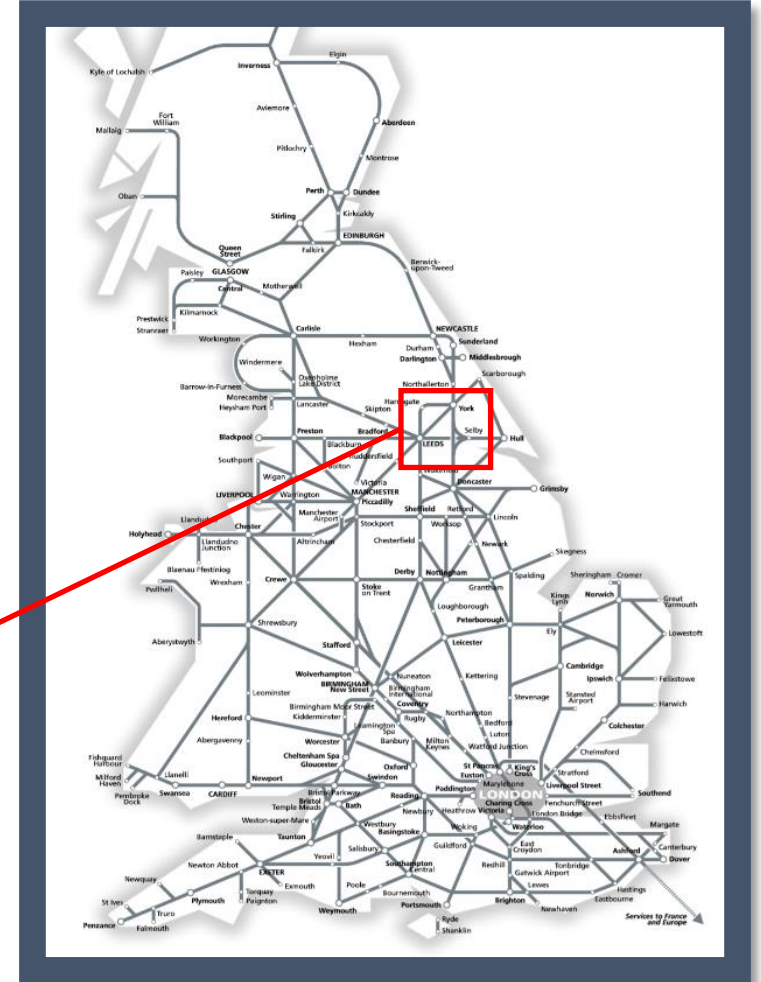

A fault with the signalling system at Hammerton

TOC affected: Northern

Key:

	Disruption
--	------------