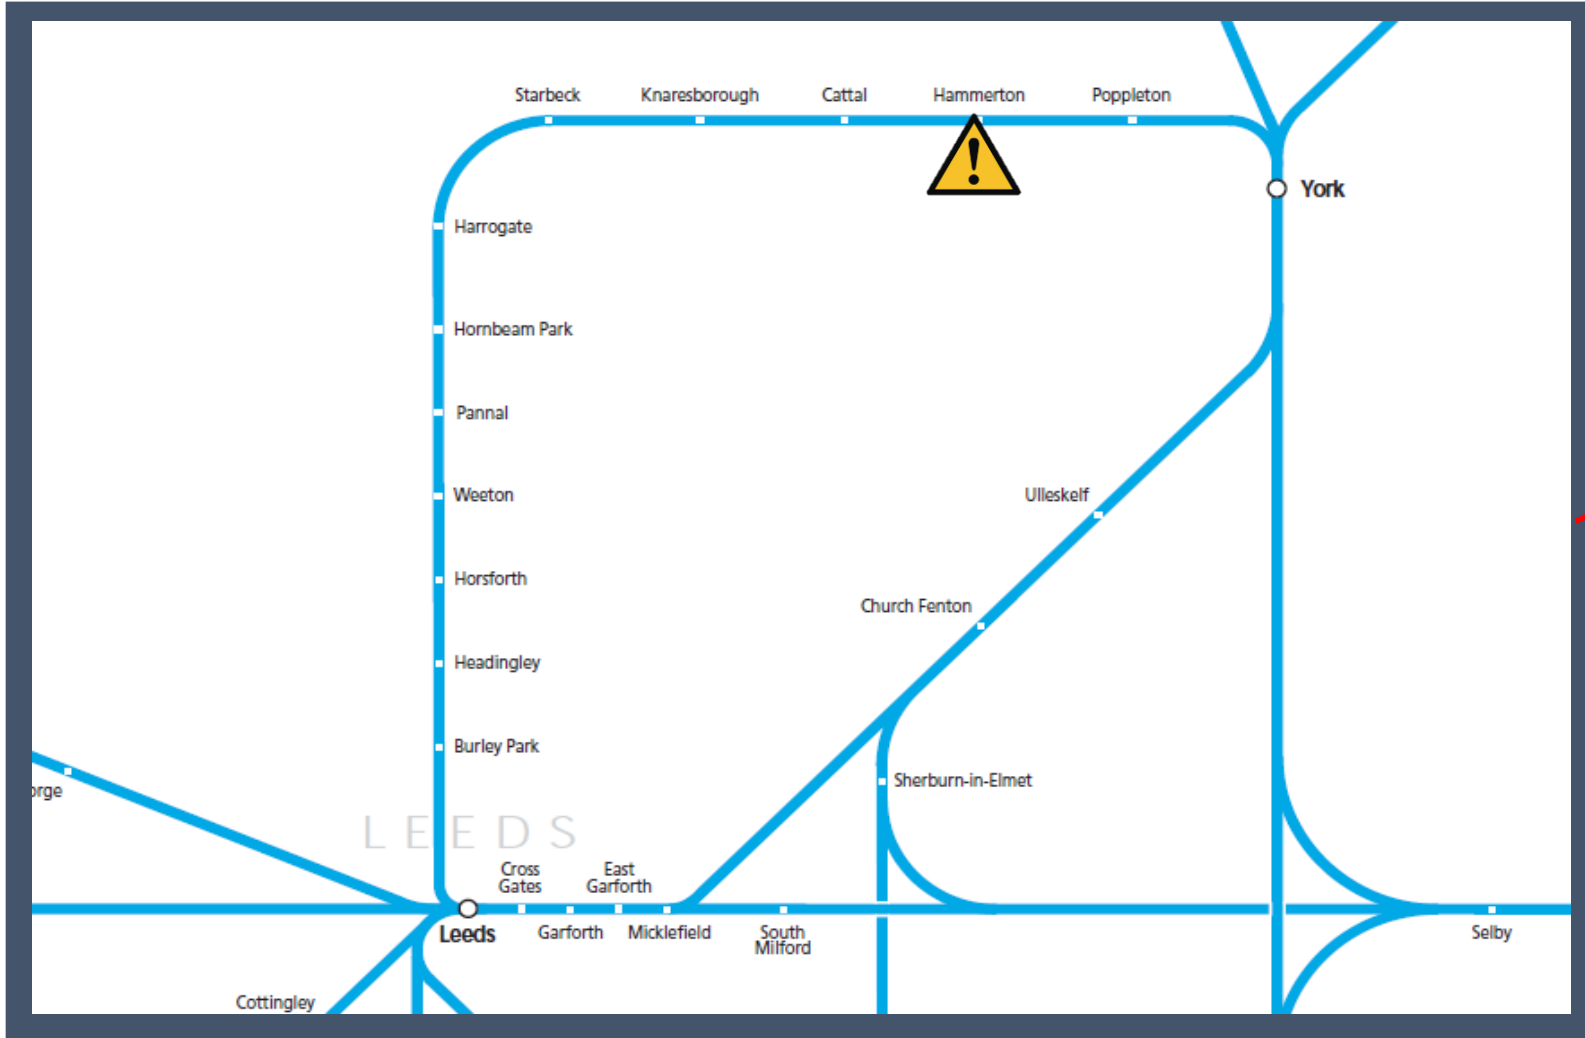

A fault with the signalling system at Hammerton

TOC affected: Northern

Key:

	Disruption
--	------------