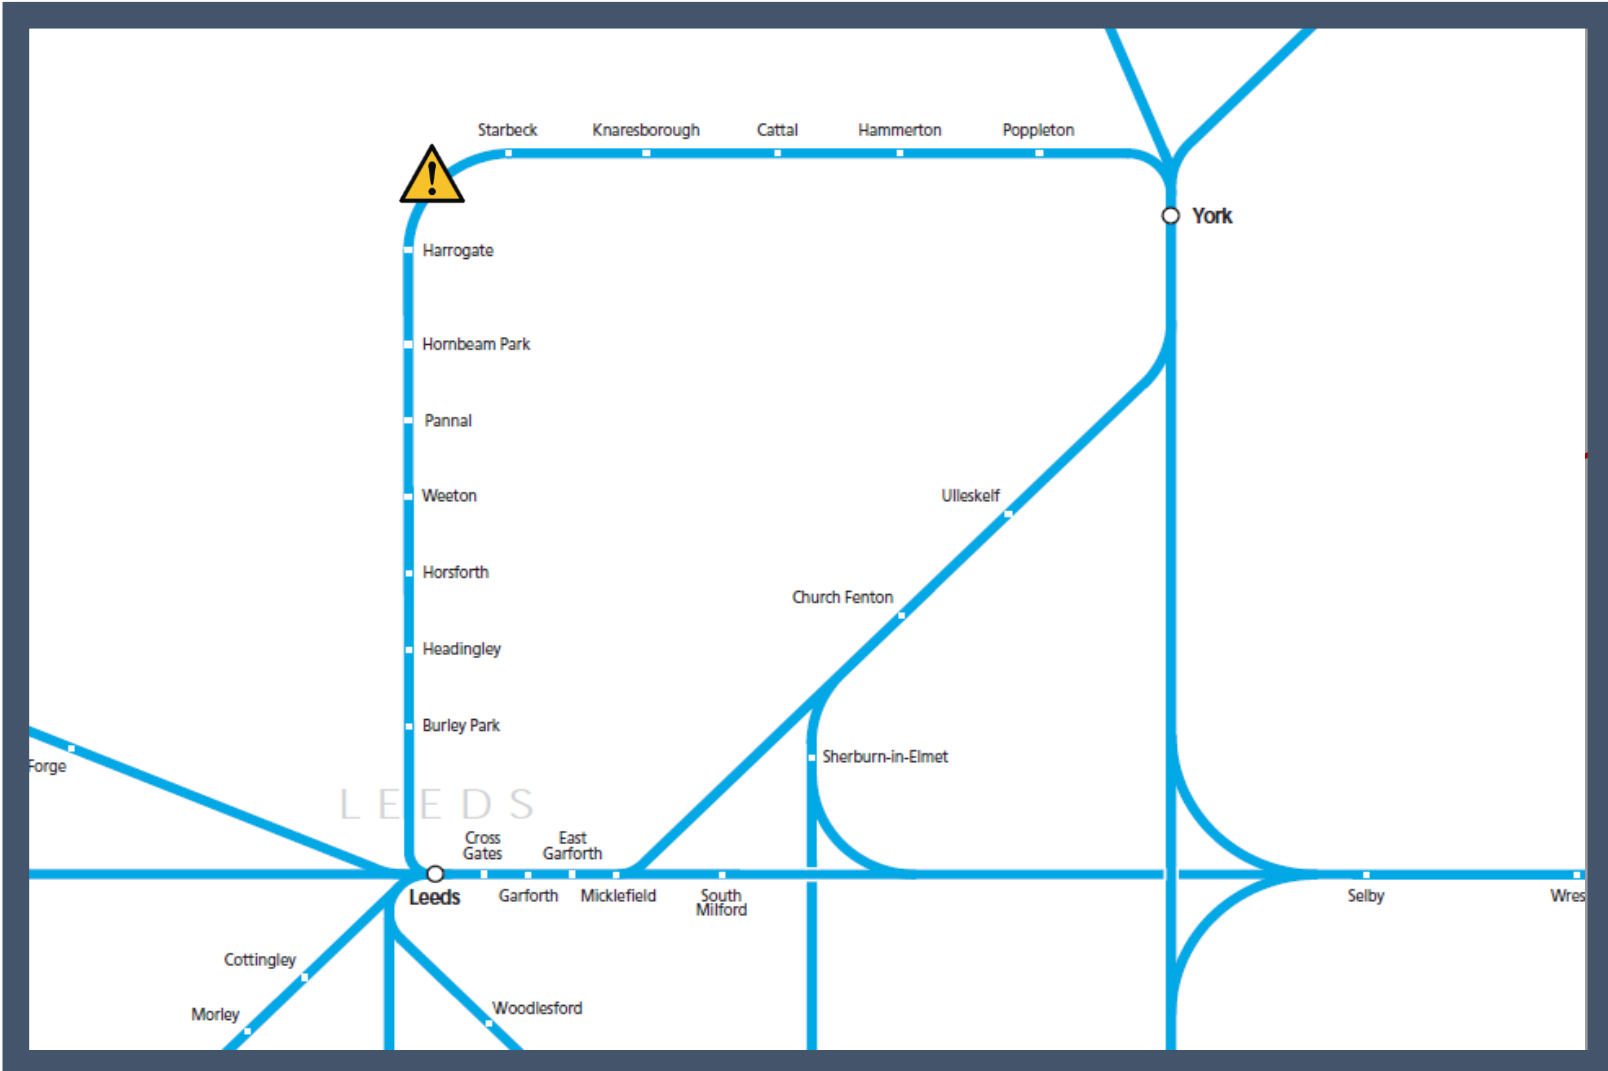

Slippery rails between Leeds and York

TOC affected: Northern

Key:

	Disruption
--	------------