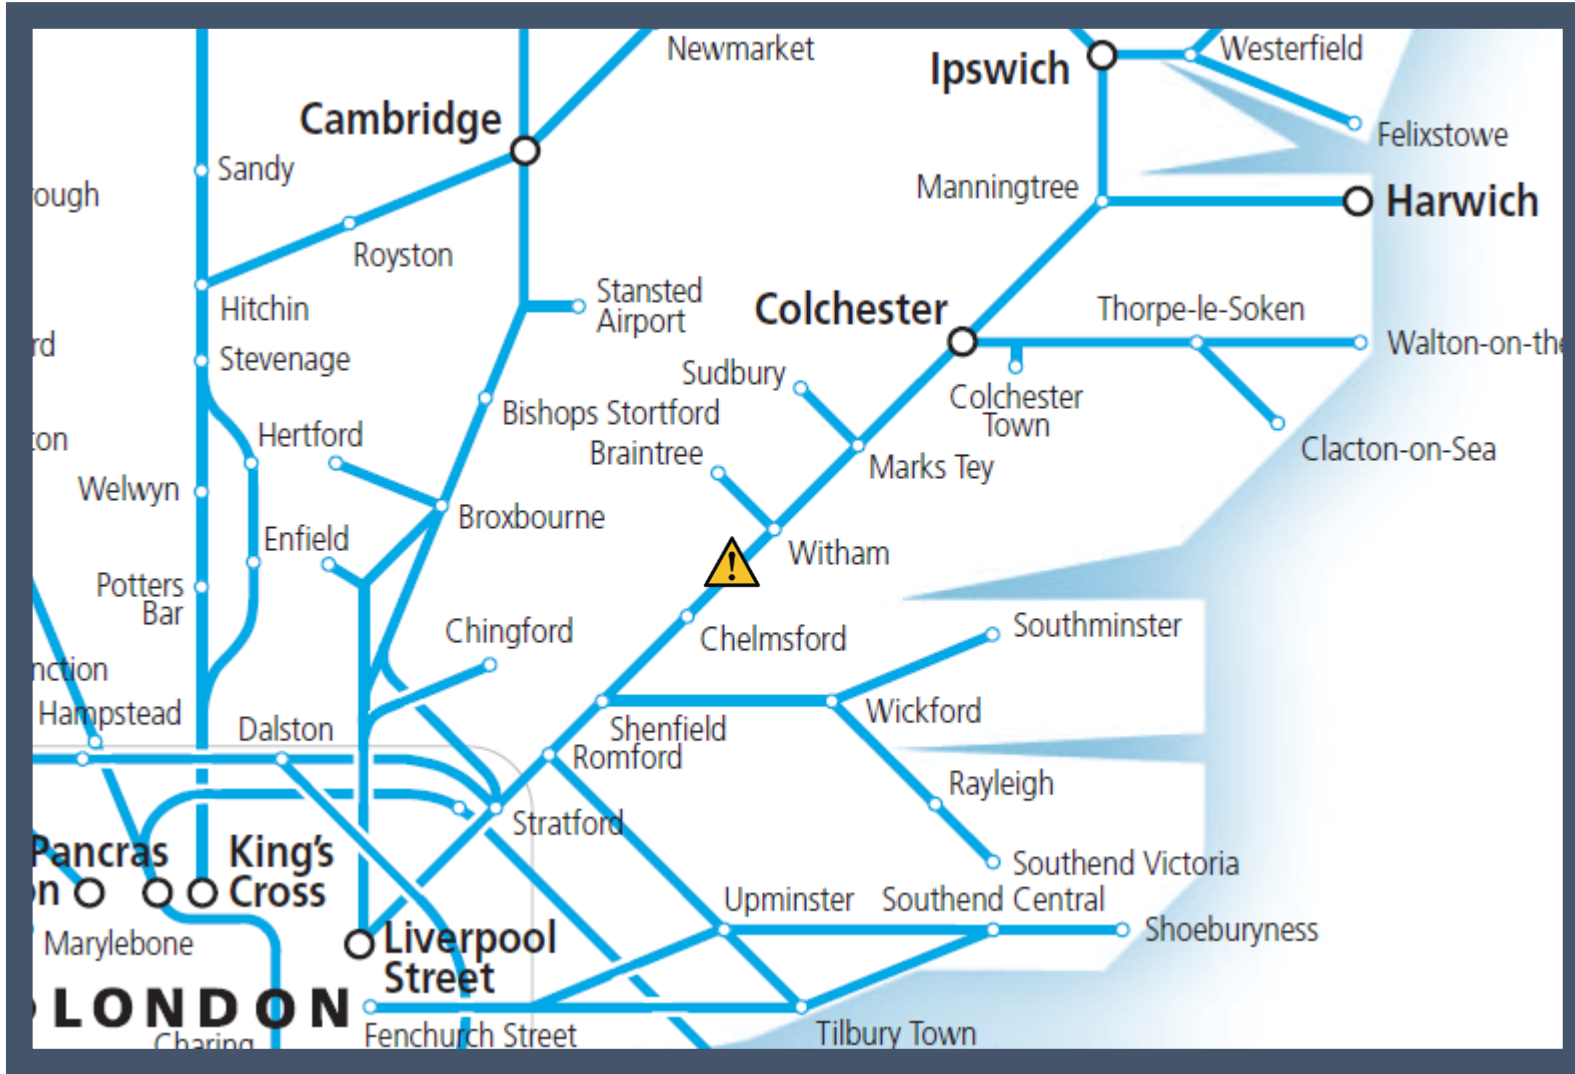

A train fault at Hatfield Peverel

TOC affected: Greater Anglia

Key:

Disruption