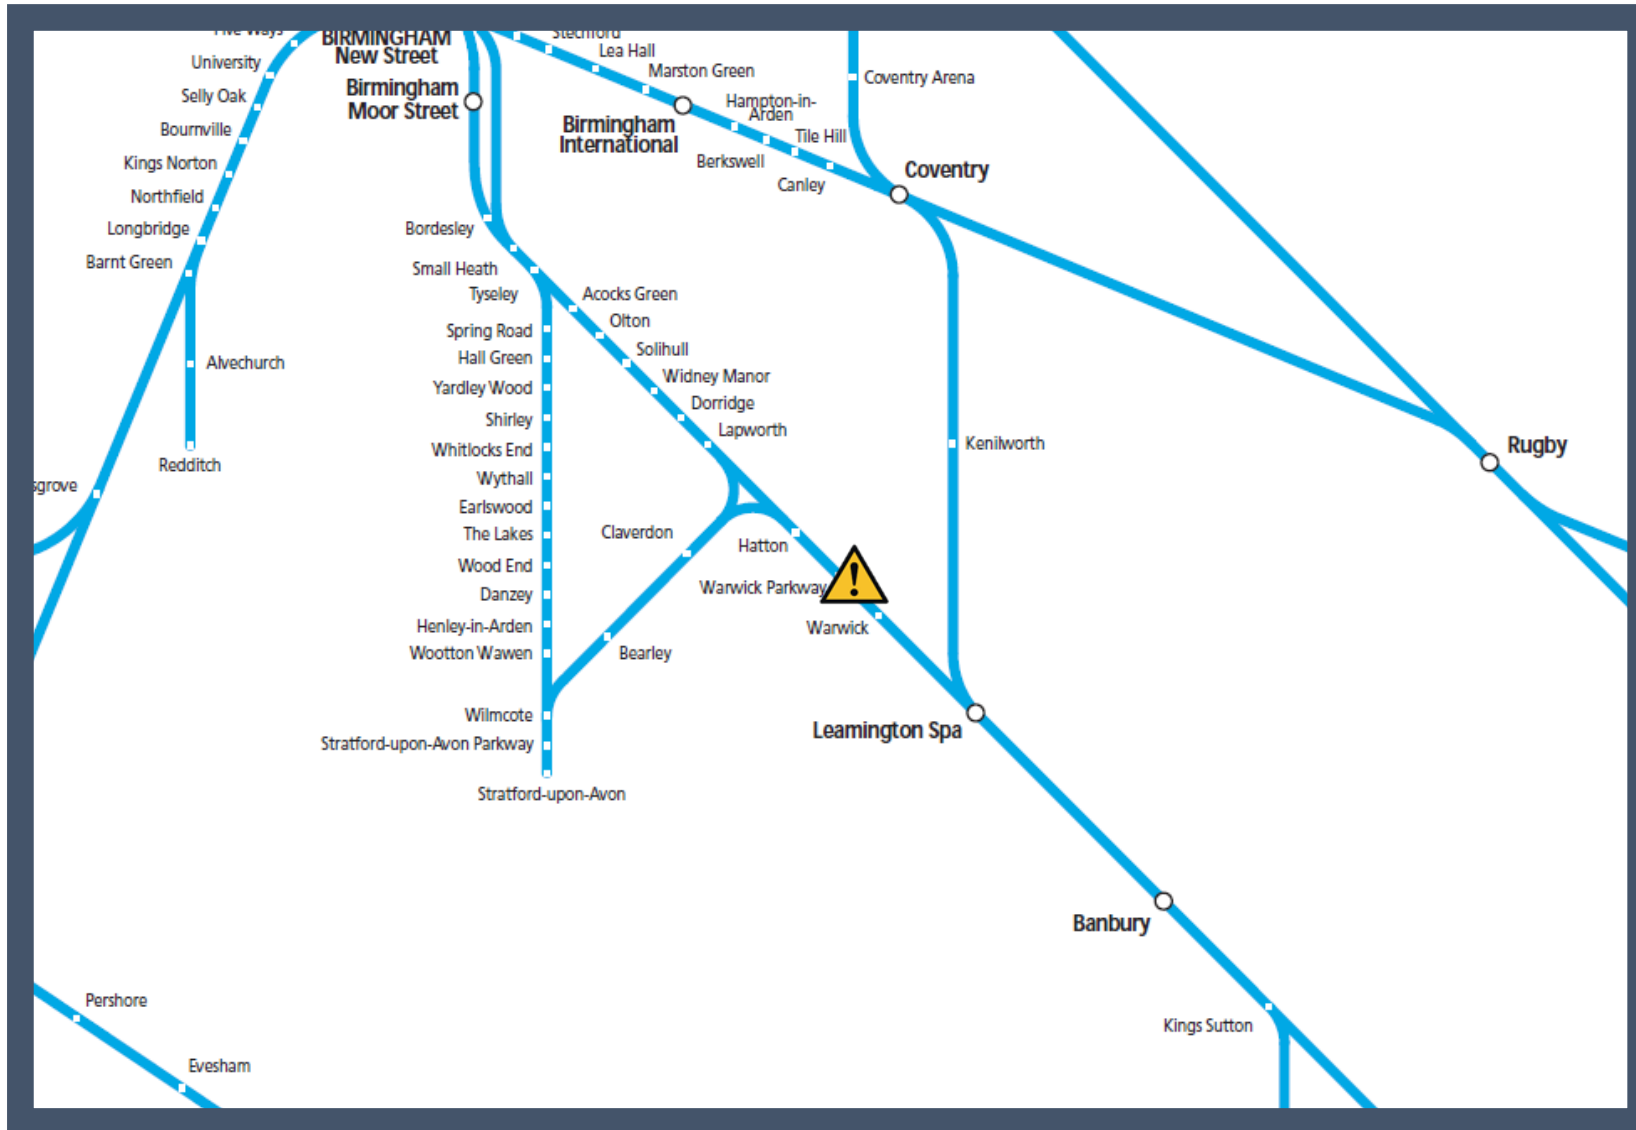

# Emergency services dealing with an incident near the railway between Leamington Spa and Hatton

TOC affected: Chiltern Railways

Key:

Disruption