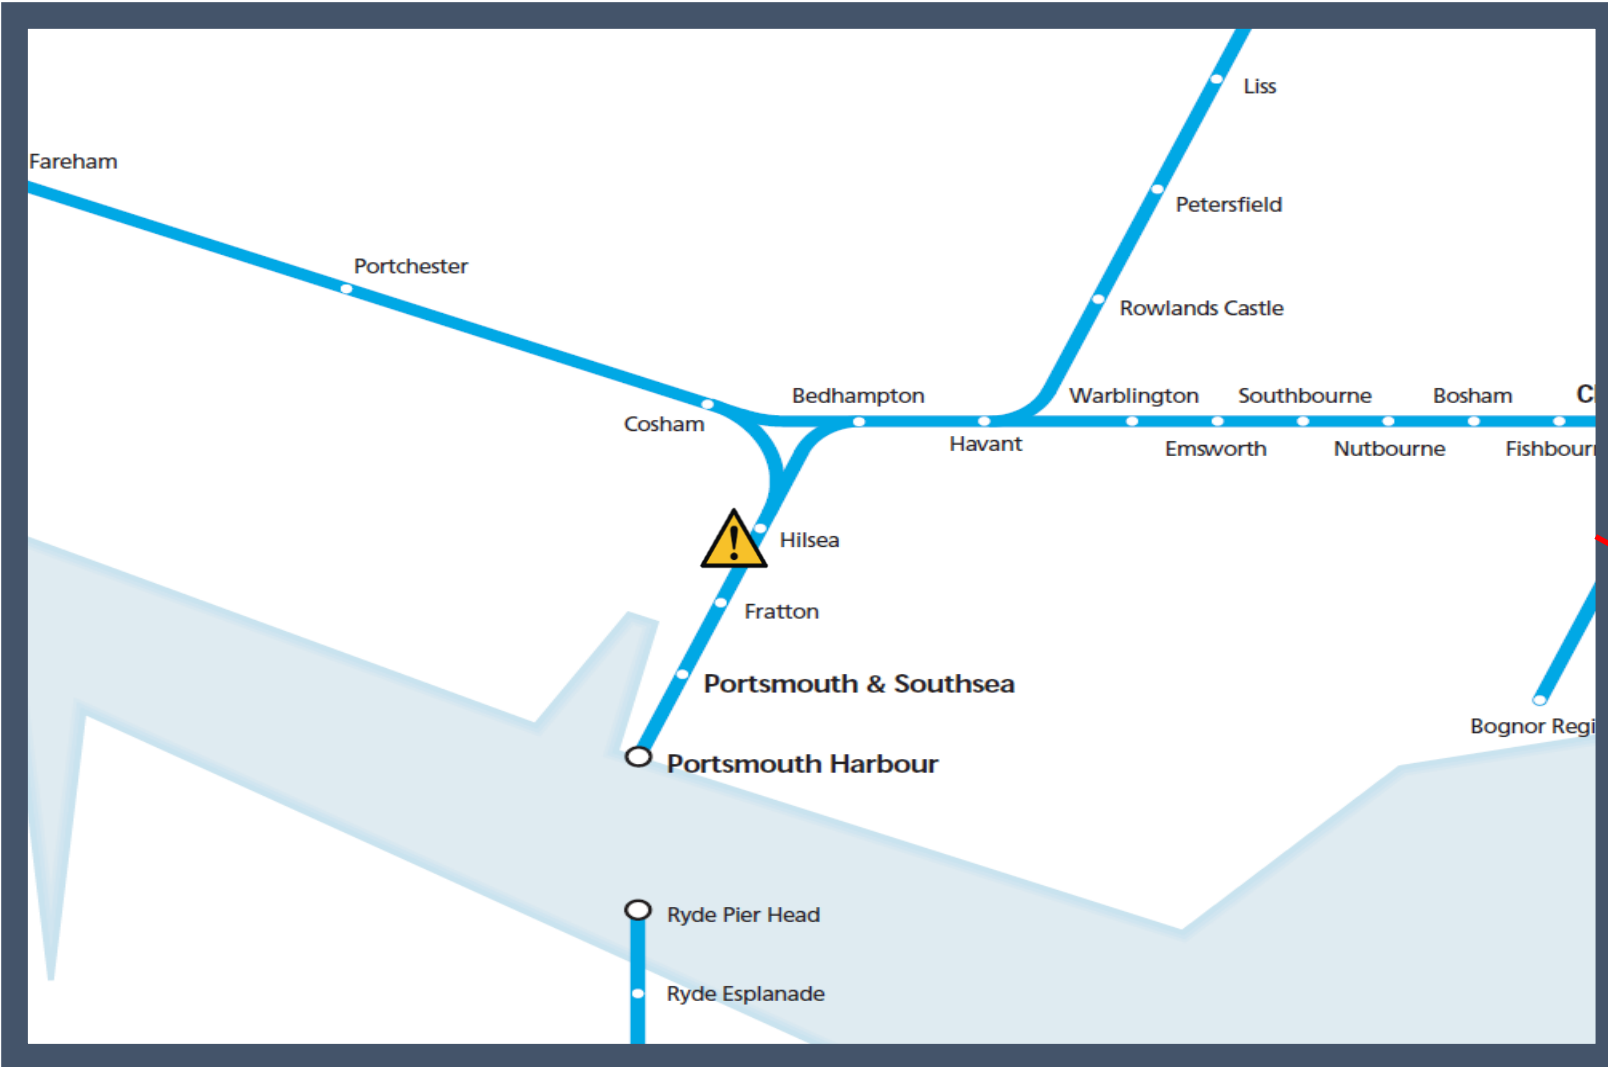

# Animals on the railway between Portsmouth Harbour and Havant / Cosham

TOC affected: South Western Railway. Southern

Key:

Disruption