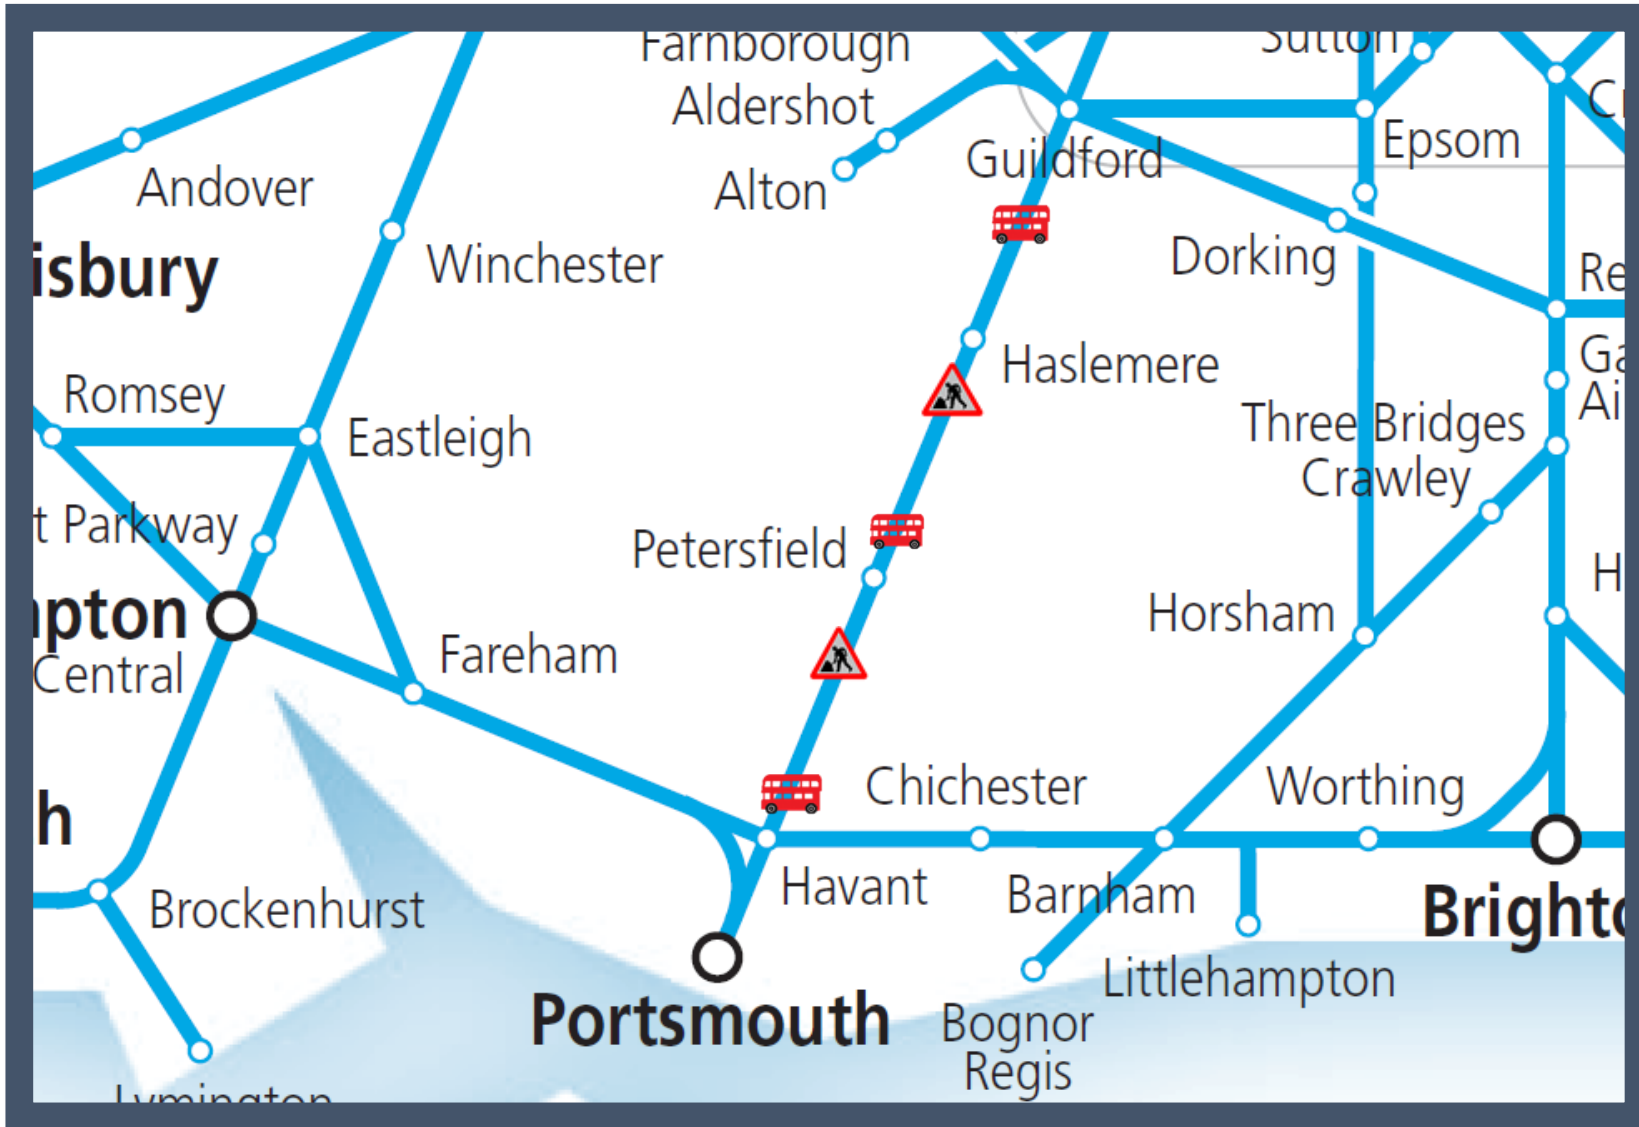

Buses replace trains between Guildford and Haslemere / Petersfield

TOC affected: South Western Railway

Key:

	Engineering Works
	Bus Replacement Services