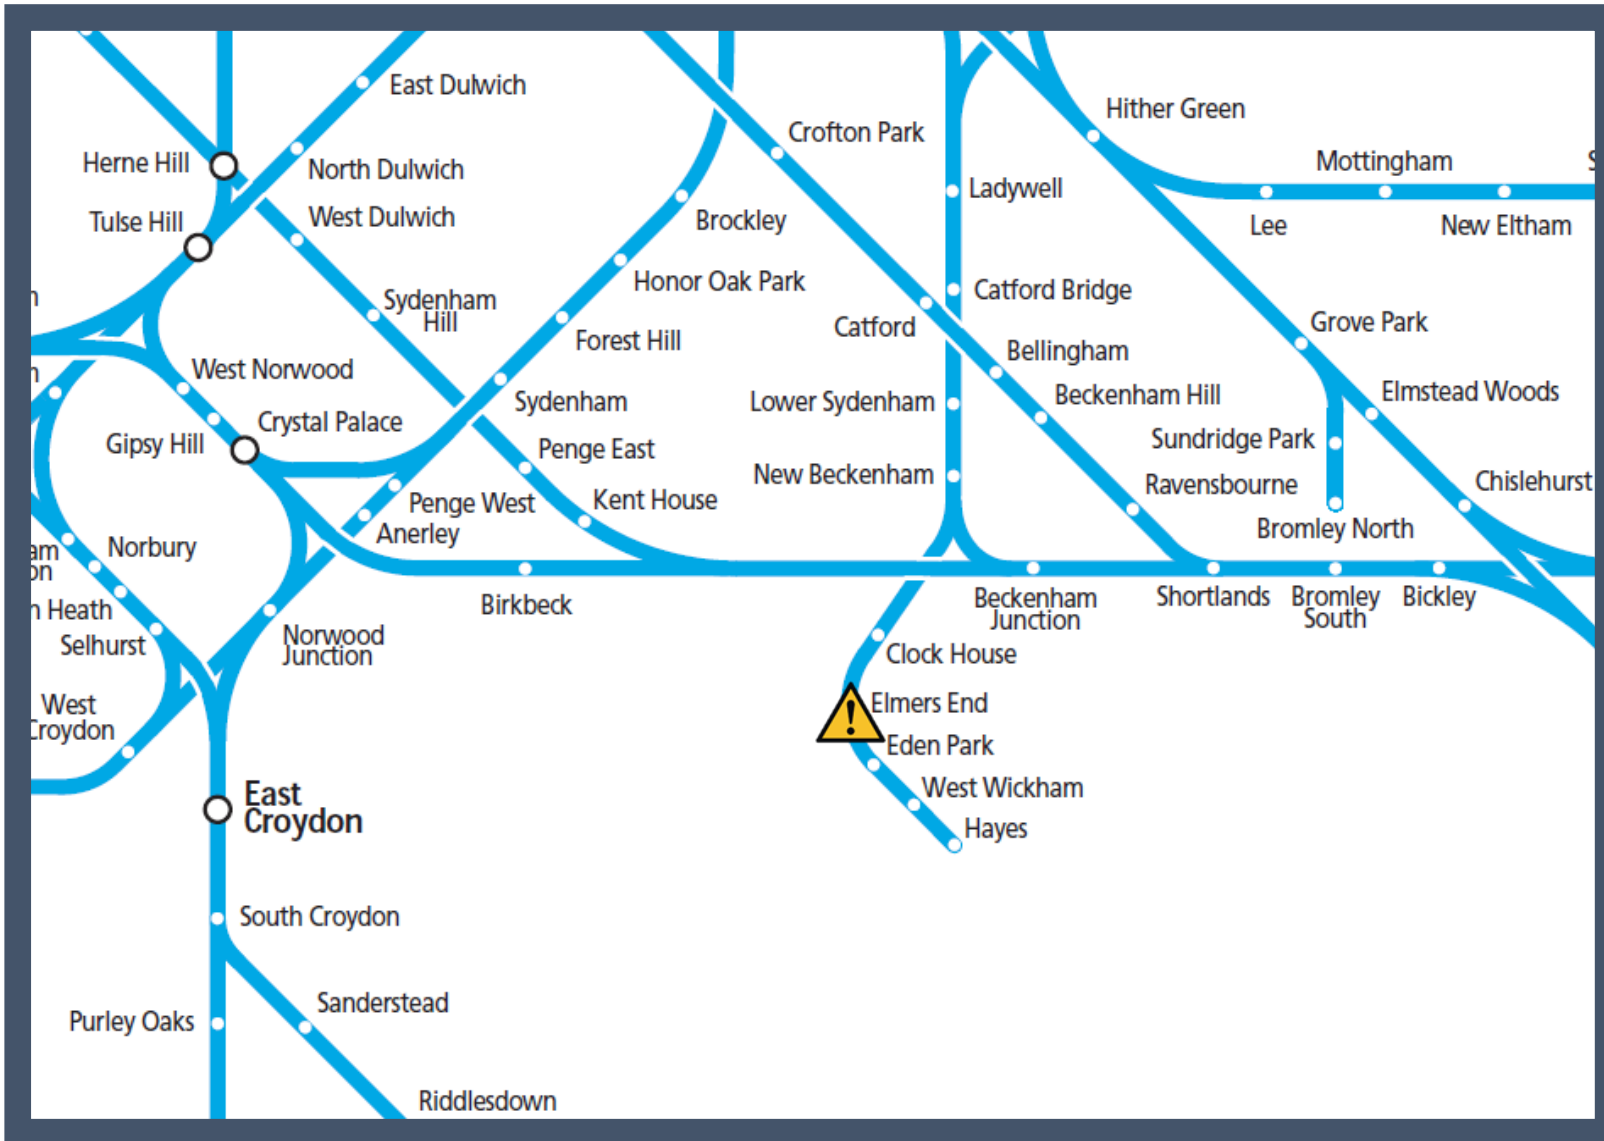

# A fault with the signalling system between Clock House and Hayes

TOC affected: Southeastern

Key:

Disruption