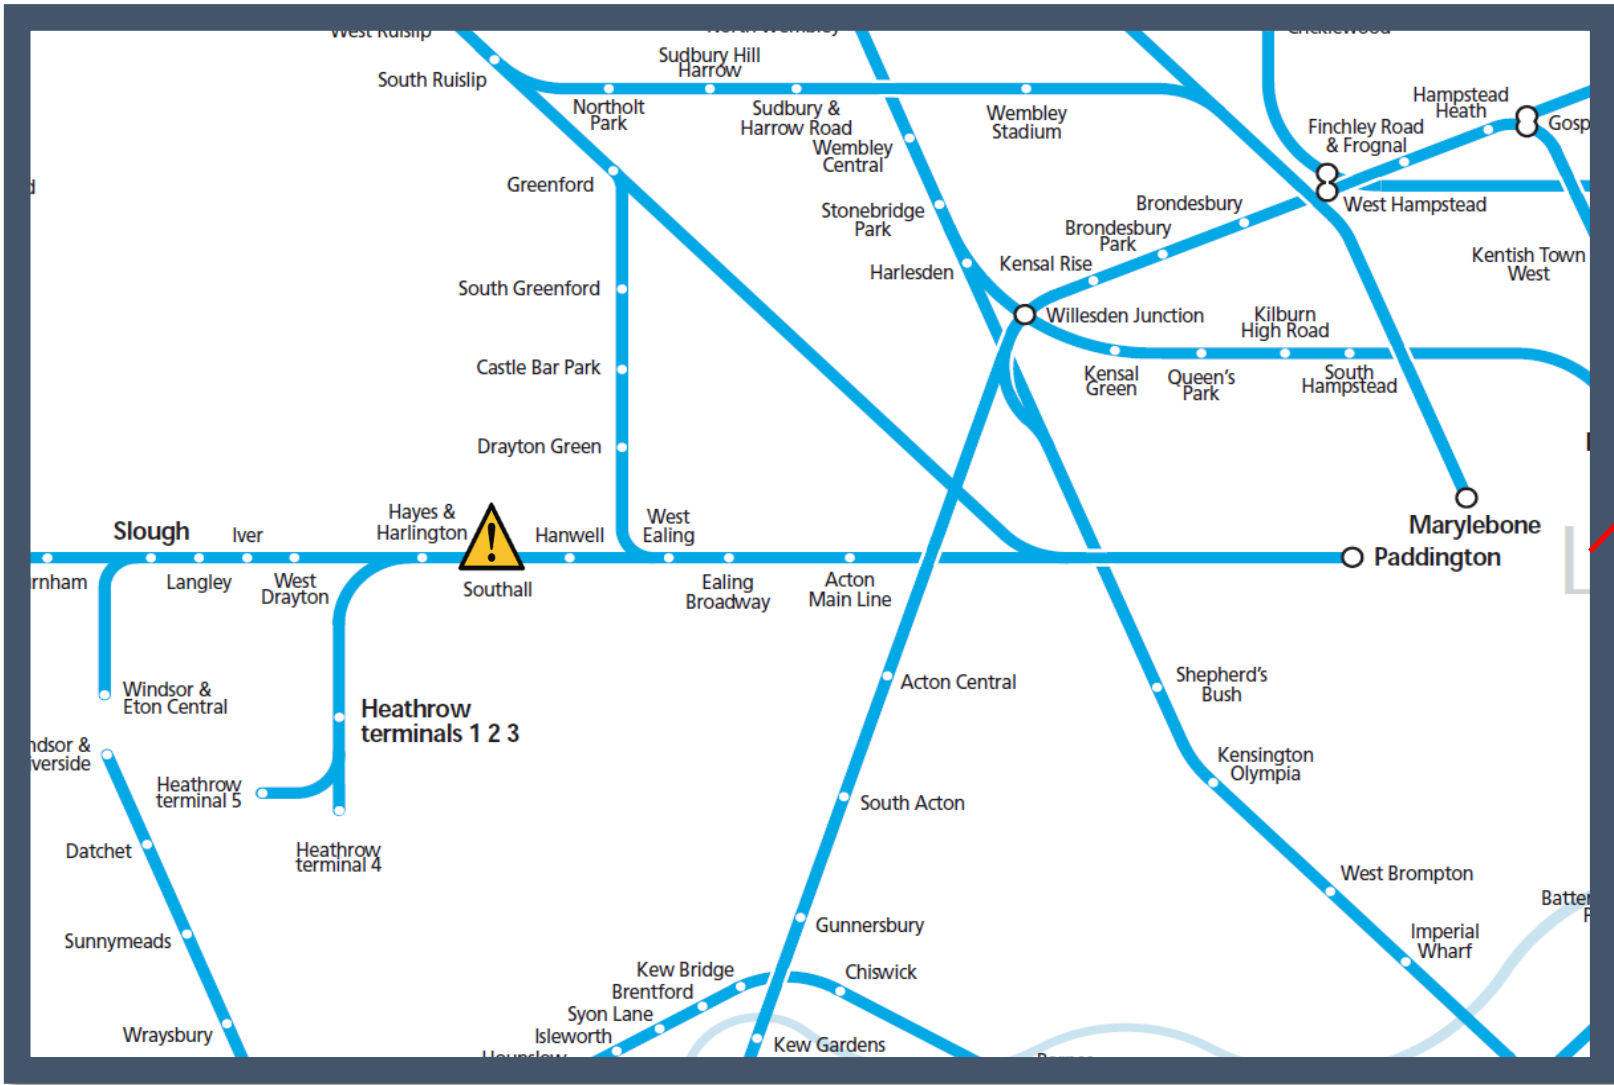

A speed restriction over a defective track at Hayes & Harlington

TOCs affected: Great Western Railway, Heathrow Express, TfL Rail

Key:

	Disruption
--	------------