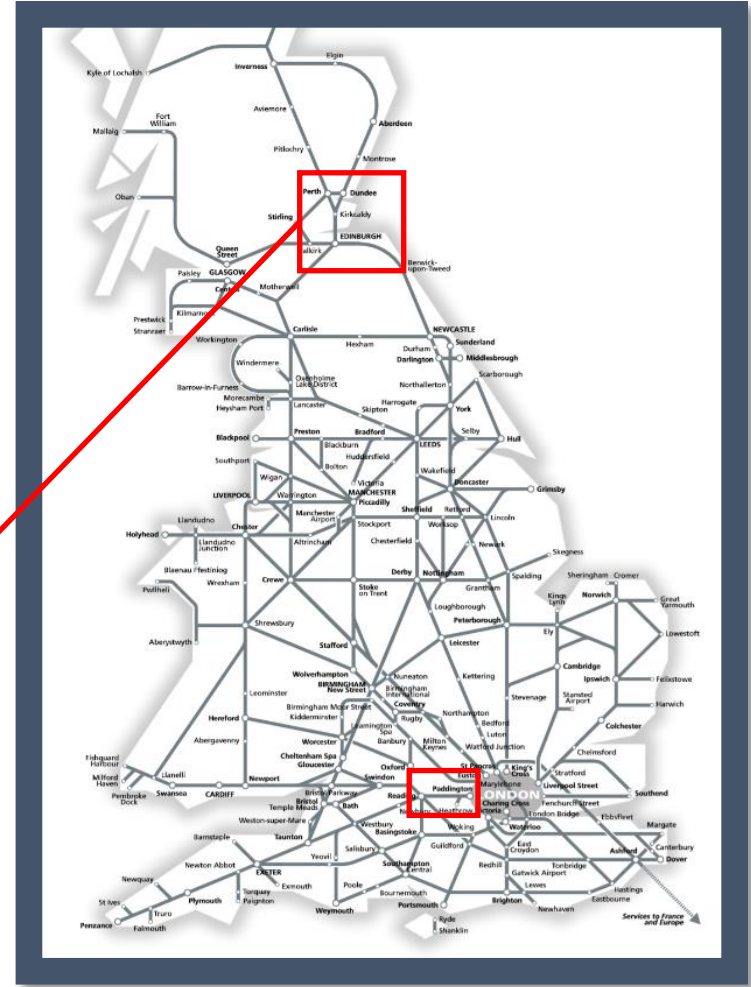

A speed restriction over a defective track at Hayes & Harlington

TOCs affected: Great Western Railway, Heathrow Express, TfL Rail

Key:

	Disruption
--	------------