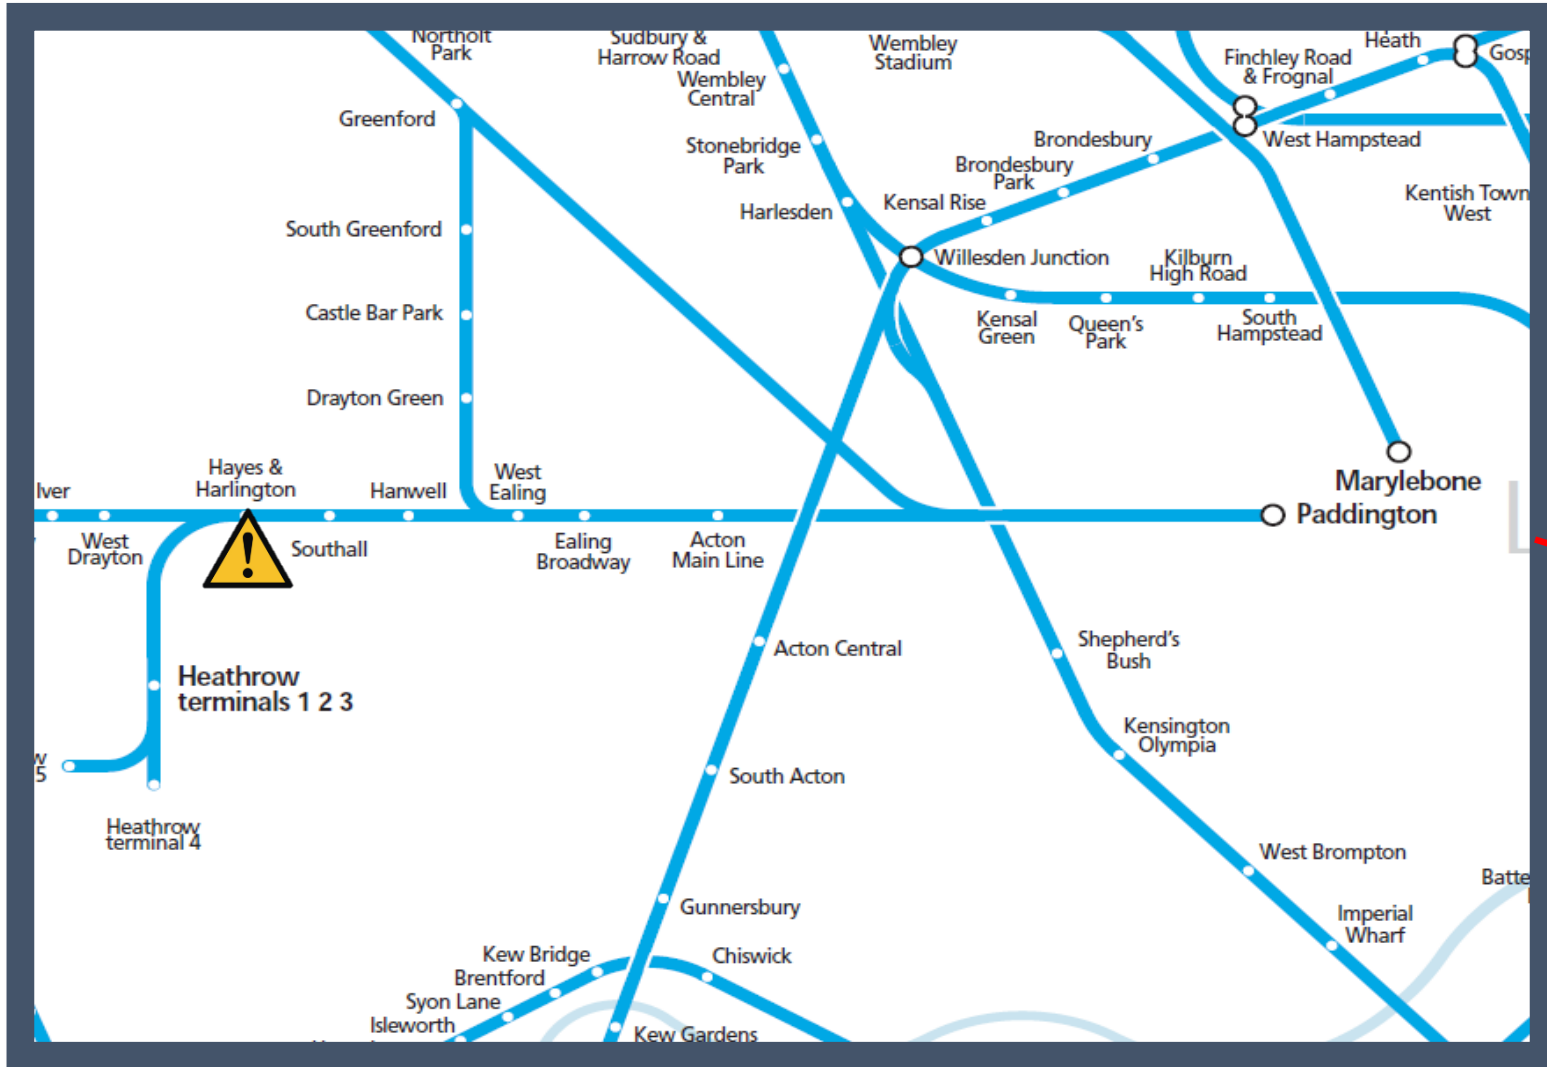

A points failure at Hayes & Harlington

TOC affected: TfL Rail

Key:

Disruption