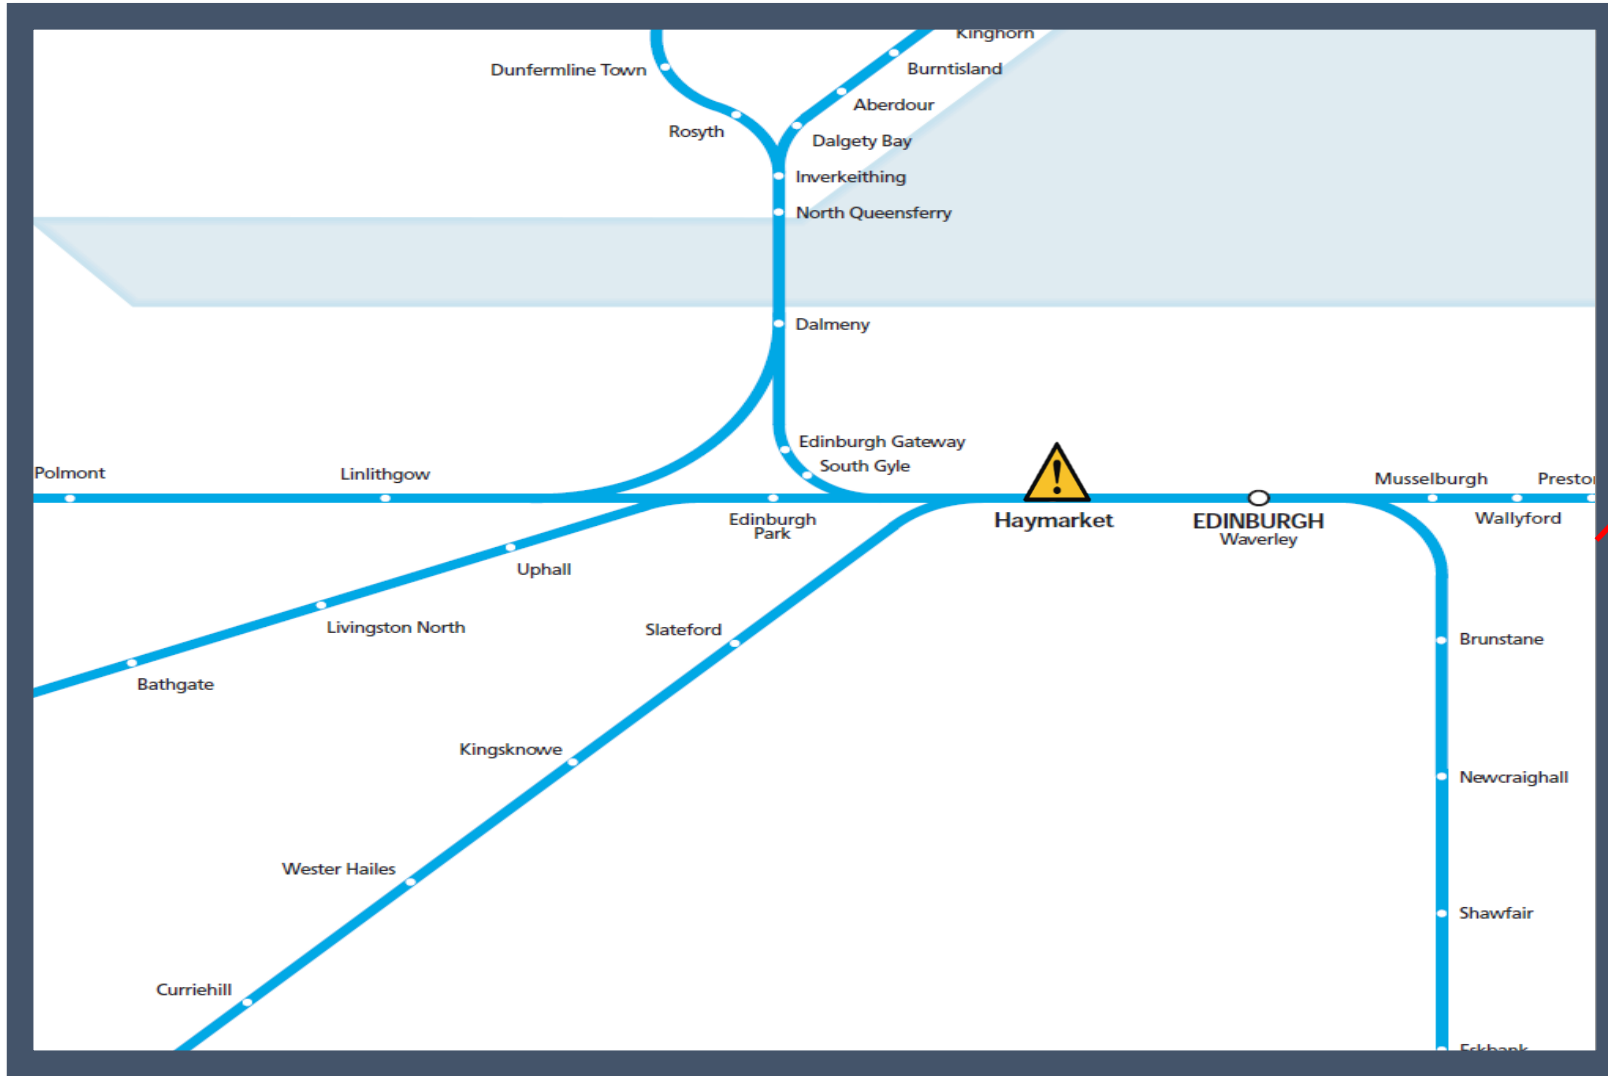

A fault with the signalling system at Haymarket

TOCs affected: Avanti West Coast, ScotRail, TransPennine Express

Key:

| | |
|---|------------|
|  | Disruption |
|---|------------|