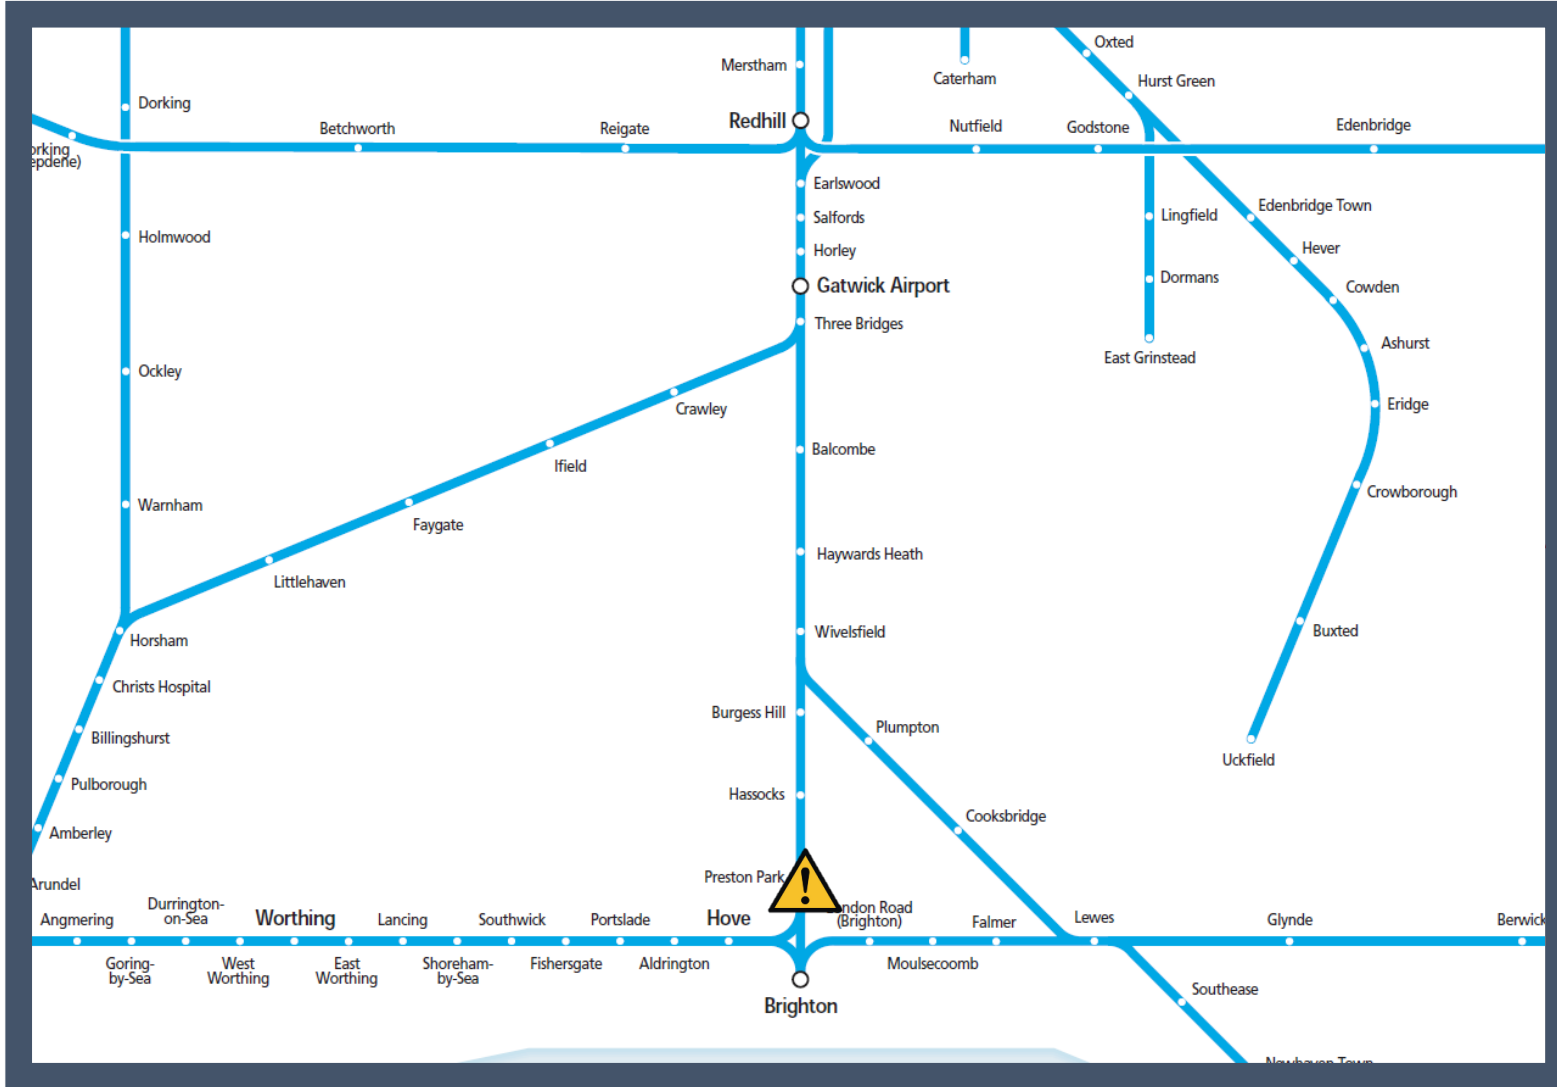

A fault on a train between Brighton and Haywards Heath

TOCs affected: Southern, Thameslink

Key:

Disruption