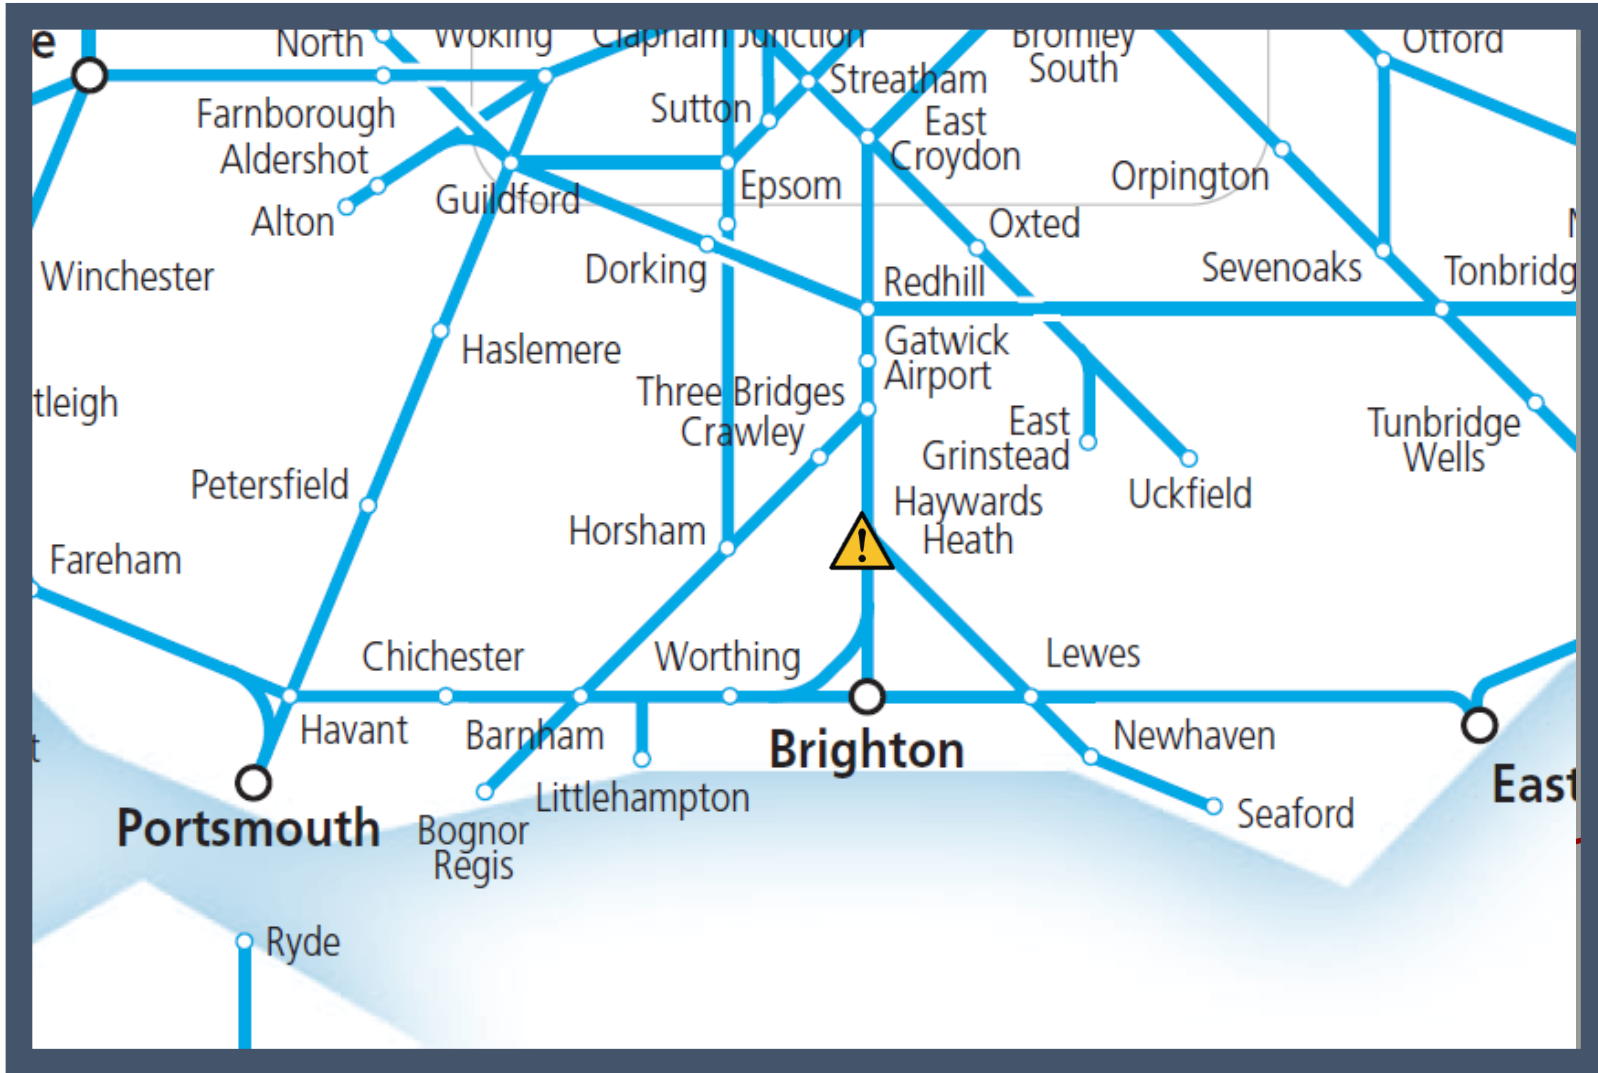

A failure to the electricity supply at Haywards Heath

TOC's affected: Southern, Thameslink

Key:

	Disruption
--	------------