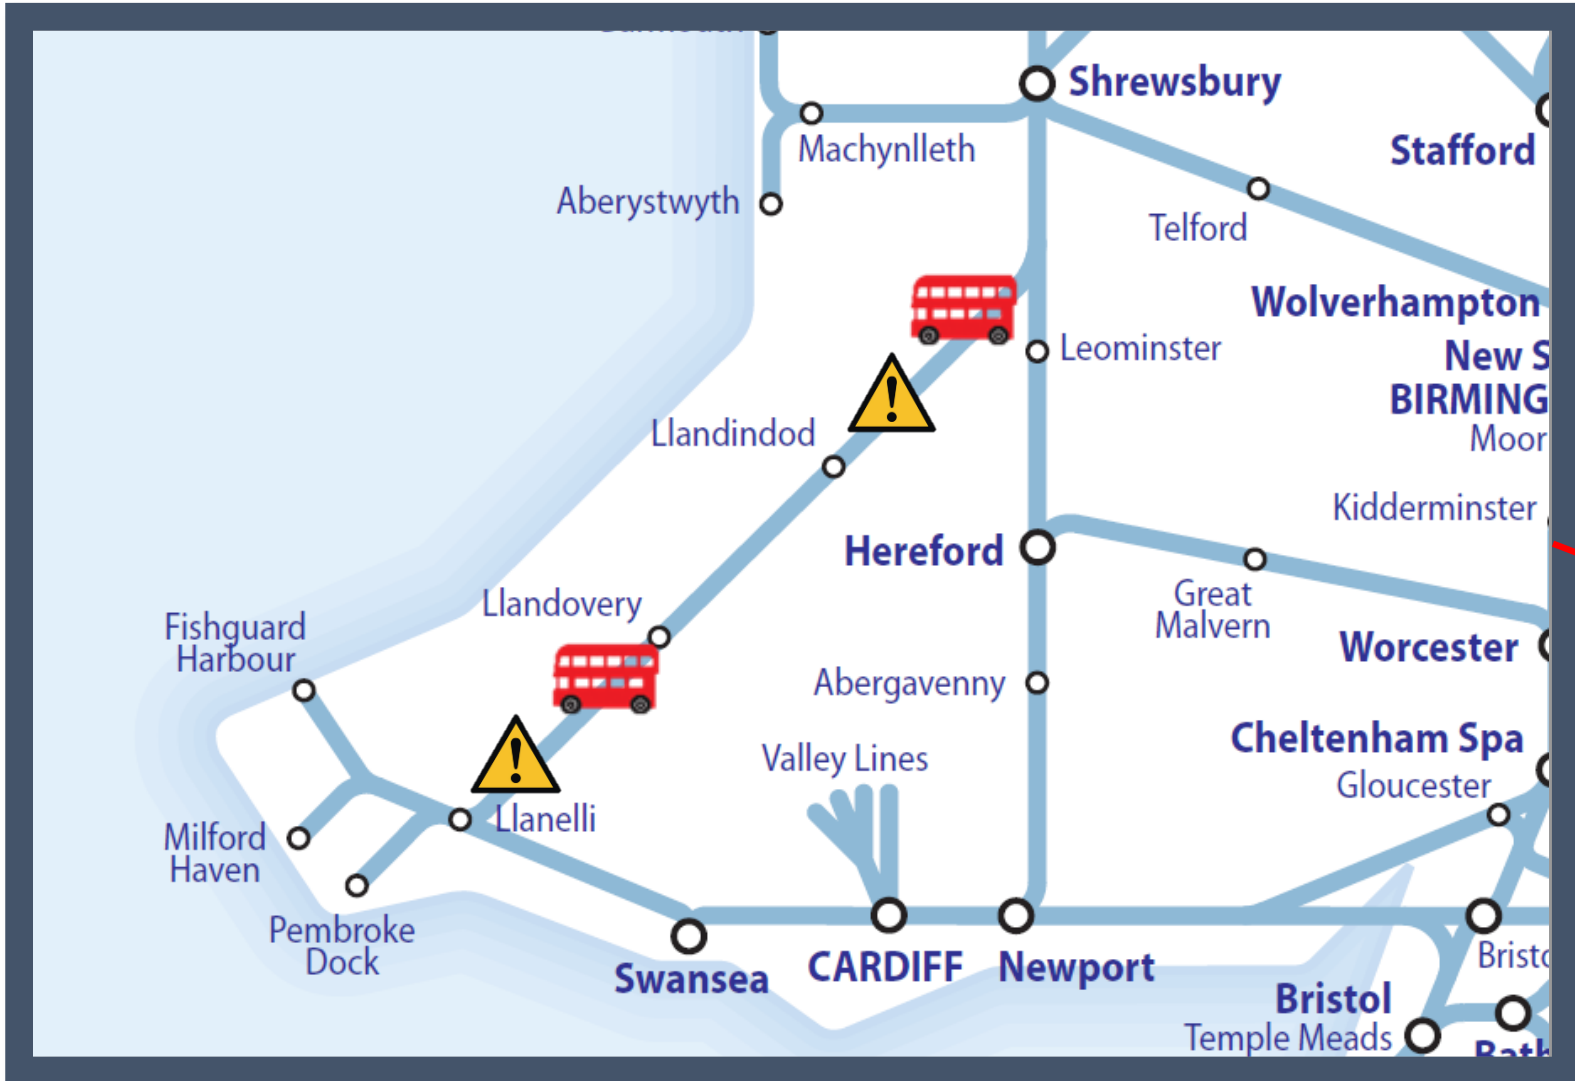

A number of landslips along the route between Llandrindod and Shrewsbury, and a derailed freight train near Llangennech  
 TOC affected: Transport for Wales

Key:	
	Disruption
	Bus Replacement Service