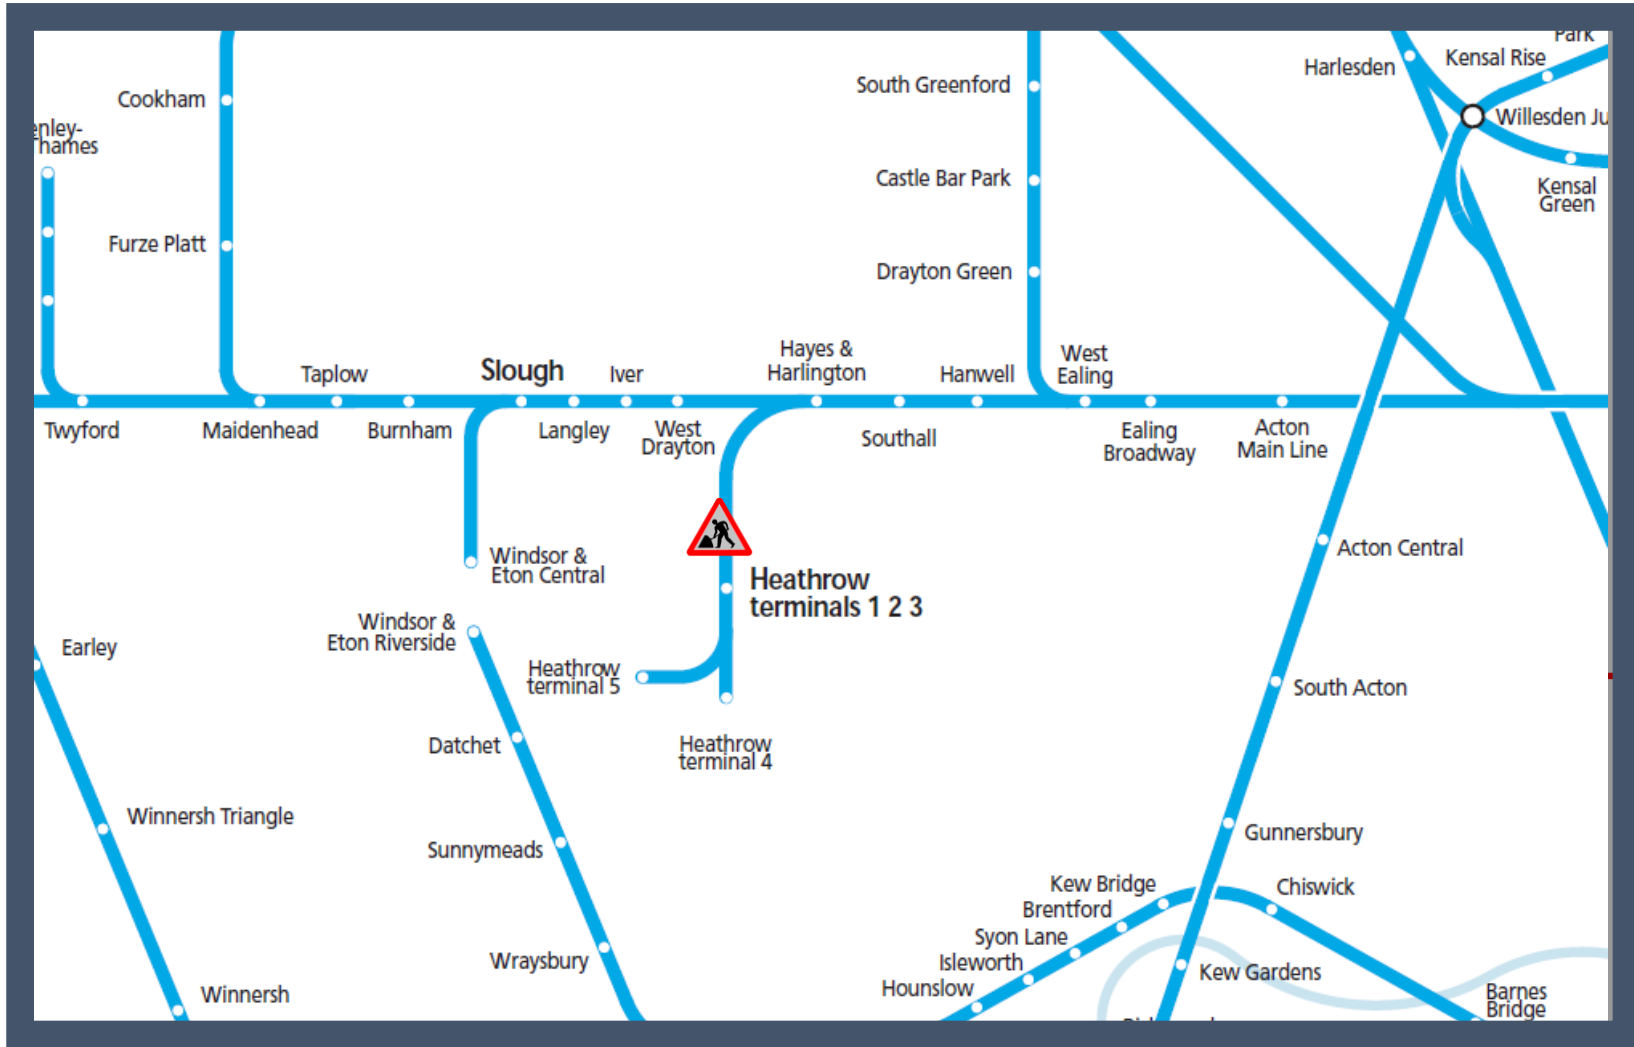

# Amended service to / from Heathrow Airport

TOCs affected: Heathrow Express, TfL Rail

Key:

Engineering Works