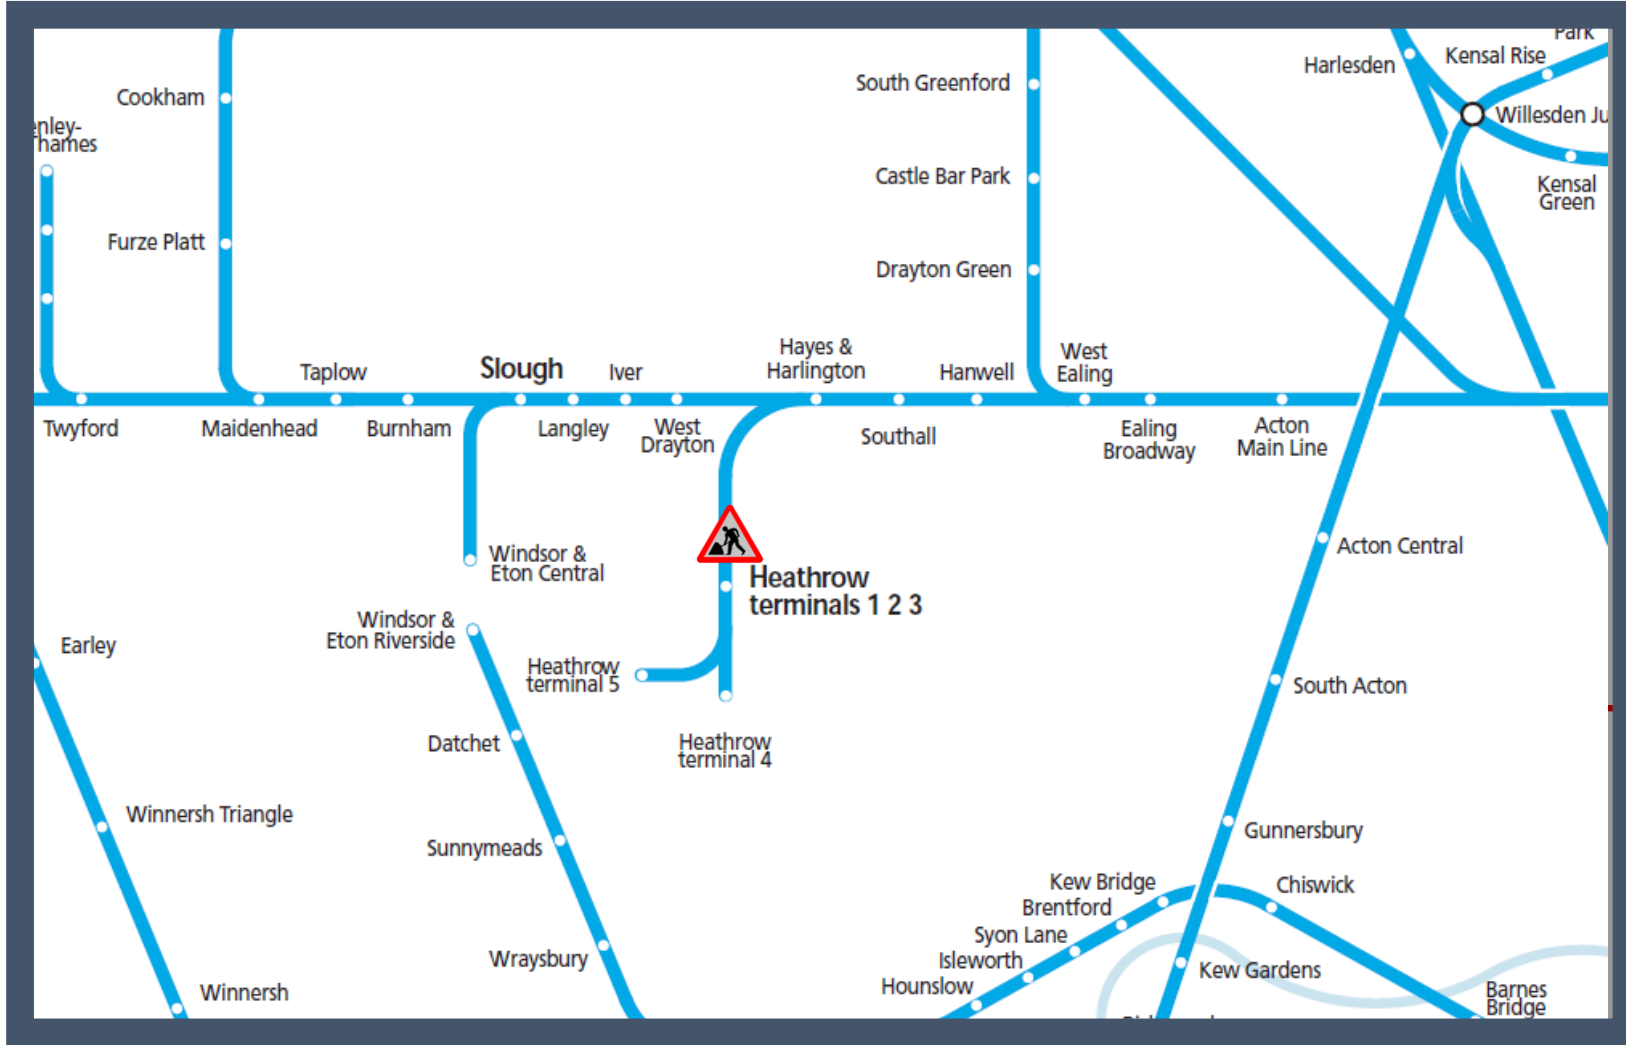

Amended late night / early morning Heathrow Express service

TOCs affected: Heathrow Express, TfL Rail

Key:

Engineering Works