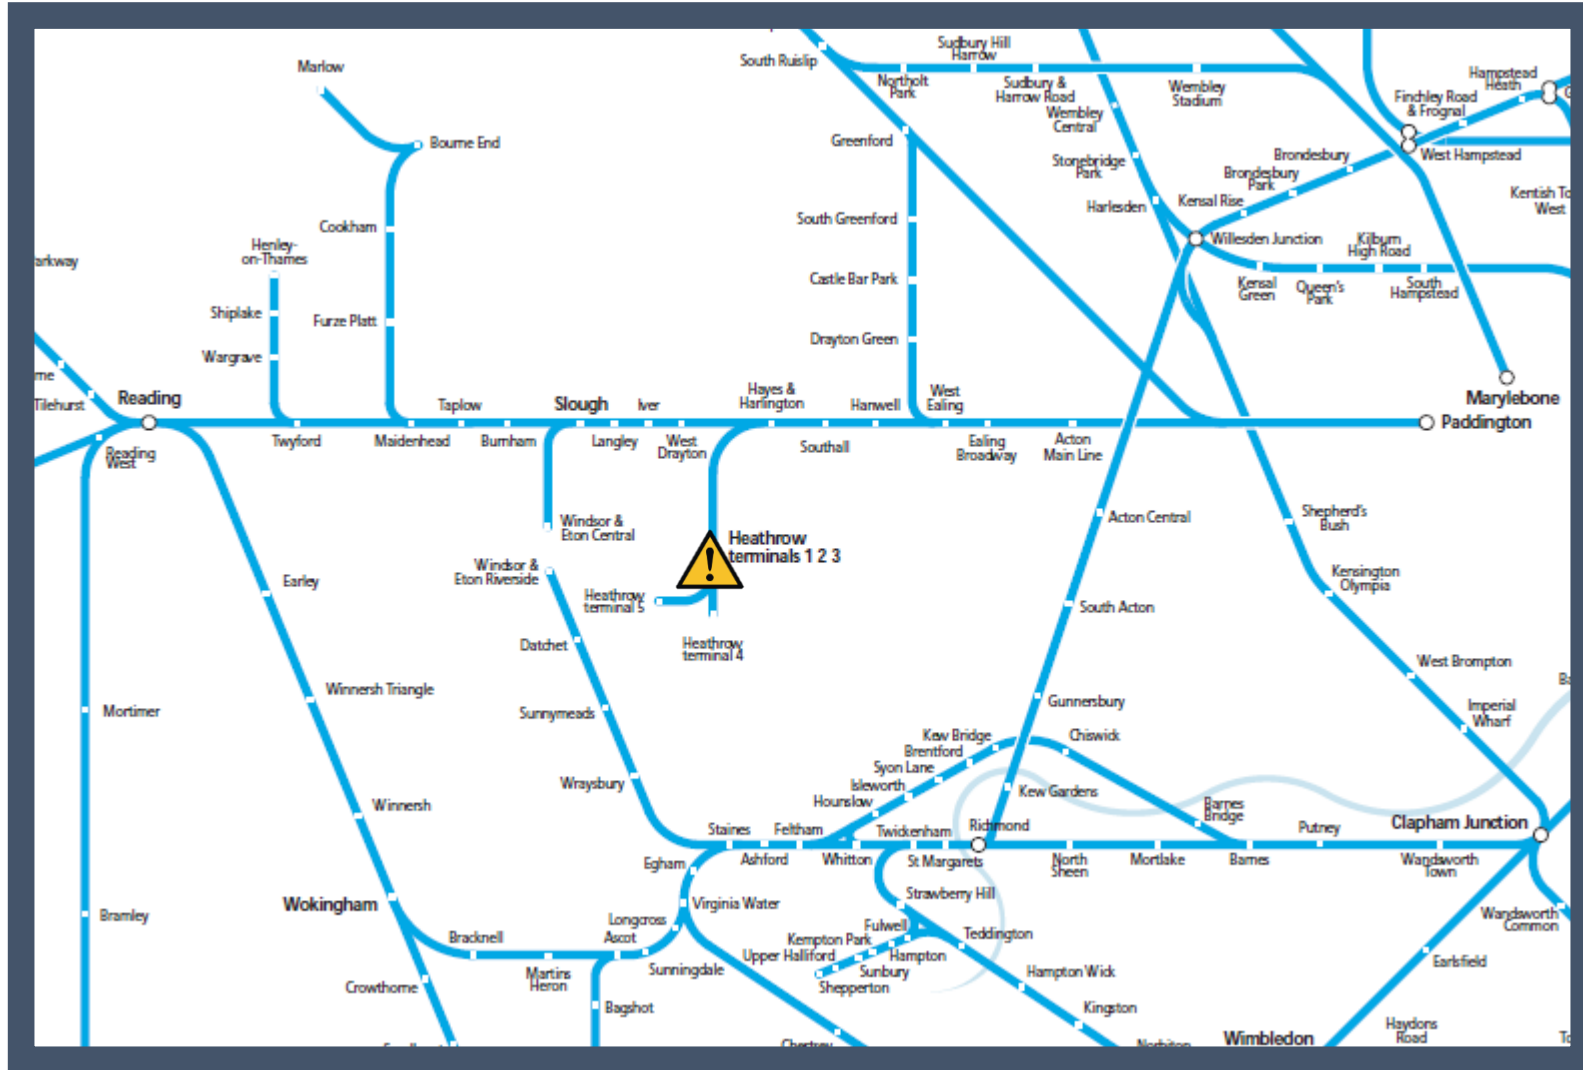

The fire alarm sounding at Heathrow Airport

TOCs affected: Heathrow Express, TfL Rail

Key:

Disruption