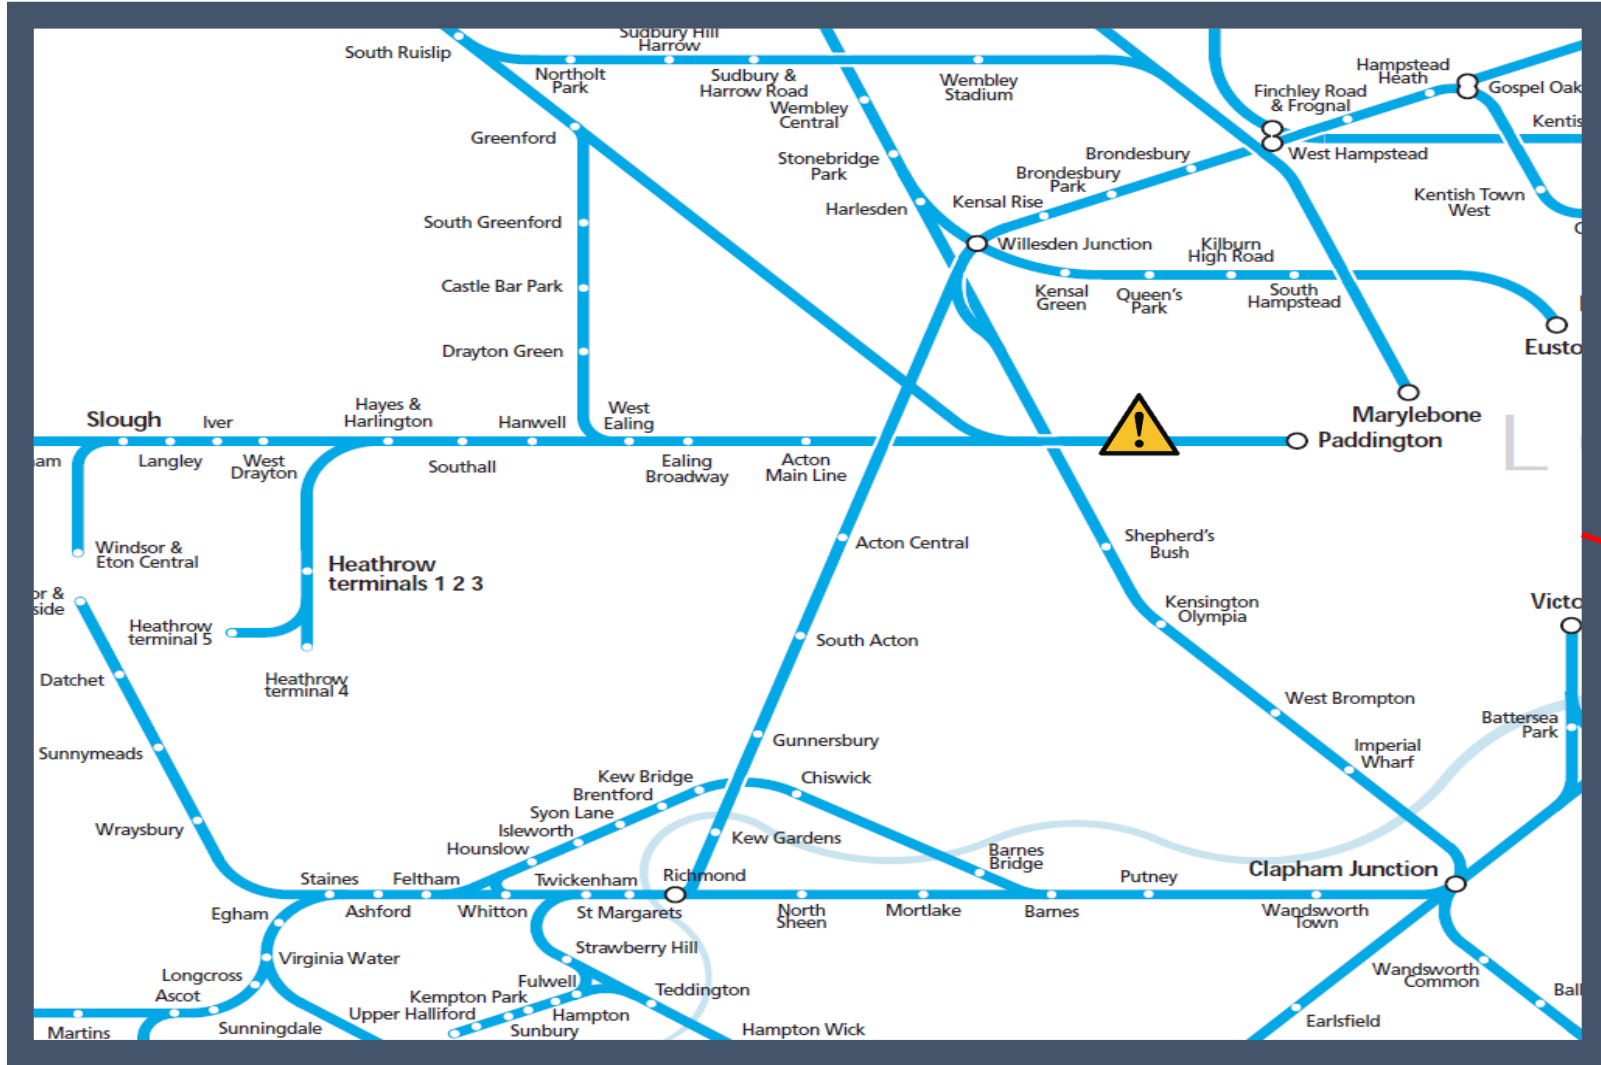

# A broken down train causing disruption to / from Heathrow Express

TOC affected: Heathrow Express

Key:

	Disruption
--	------------