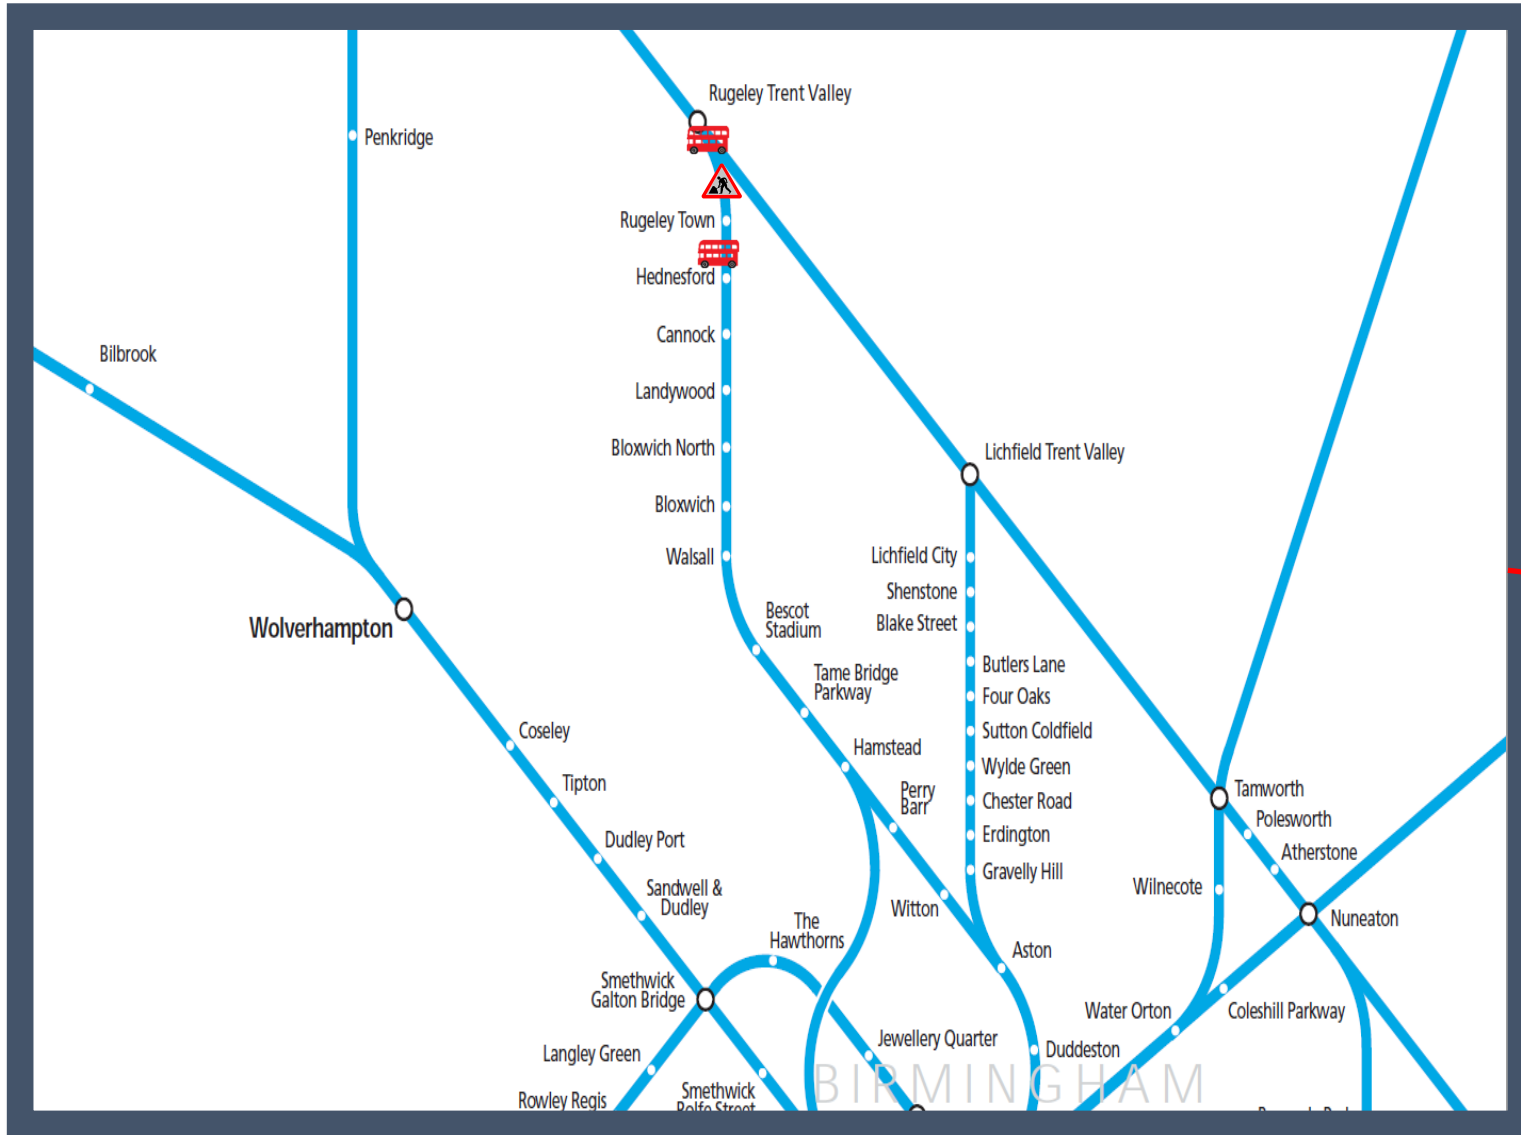

# Buses replace trains between Hednesford and Rugeley Trent Valley

## TOC affected West Midlands Railway

Key:

Engineering Works

Bus Replacement Services