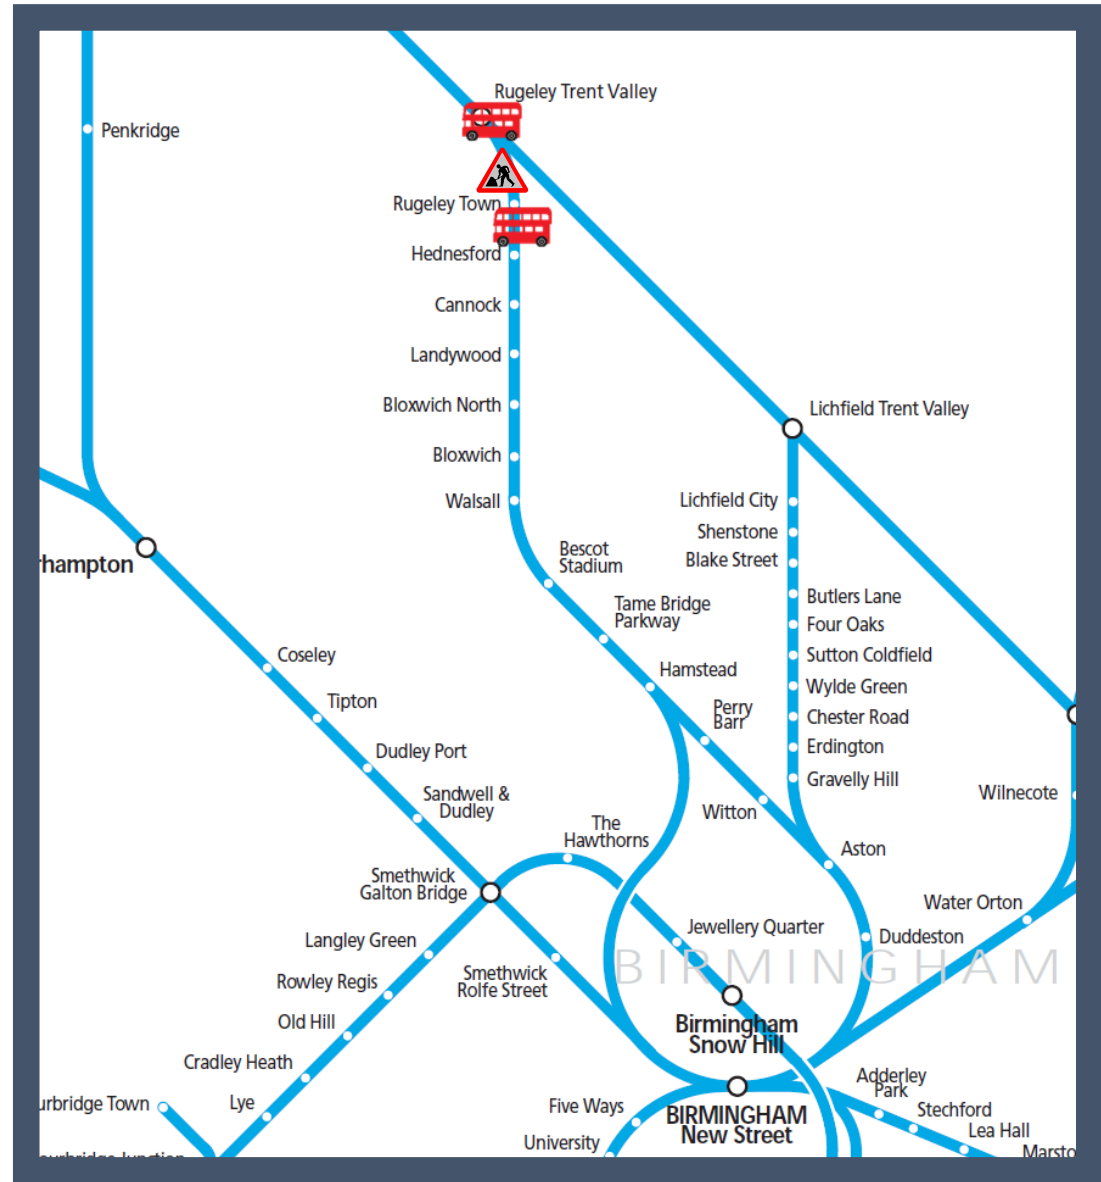

# Buses replace trains between Hednesford and Rugeley Trent Valley

TOC affected: West Midlands Railway

**Key:**

|  |                          |
|--|--------------------------|
|  | Engineering Works        |
|  | Bus Replacement Services |