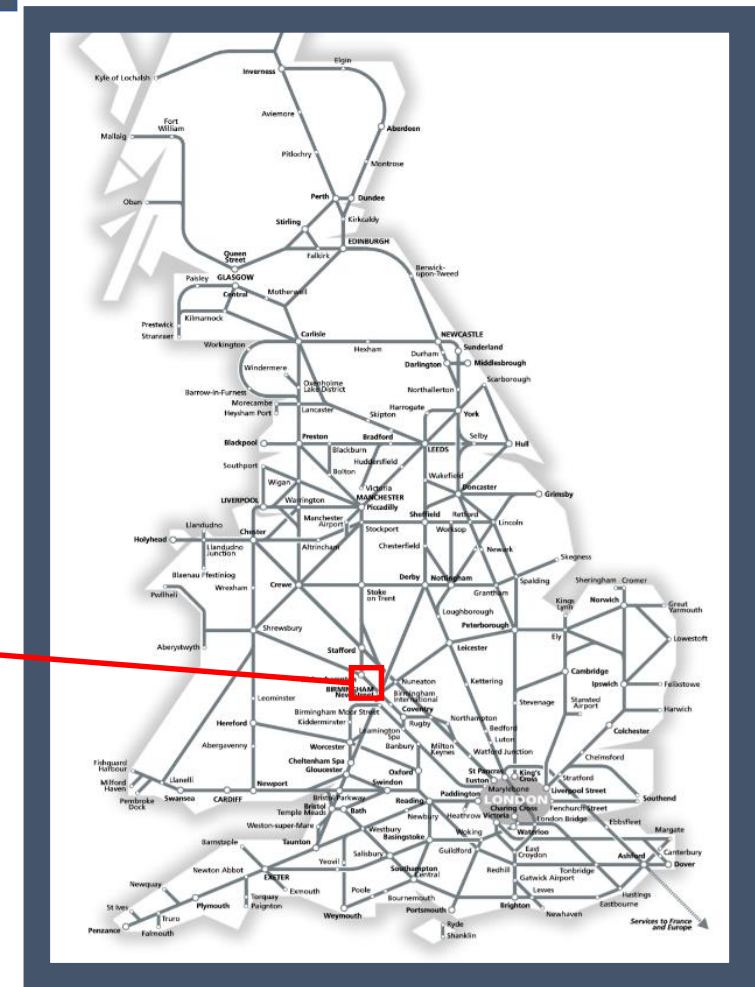

# Buses replace trains between Hednesford and Rugeley Trent Valley

TOC affected: West Midlands Railway

**Key:**

|  |                          |
|--|--------------------------|
|  | Engineering Works        |
|  | Bus Replacement Services |