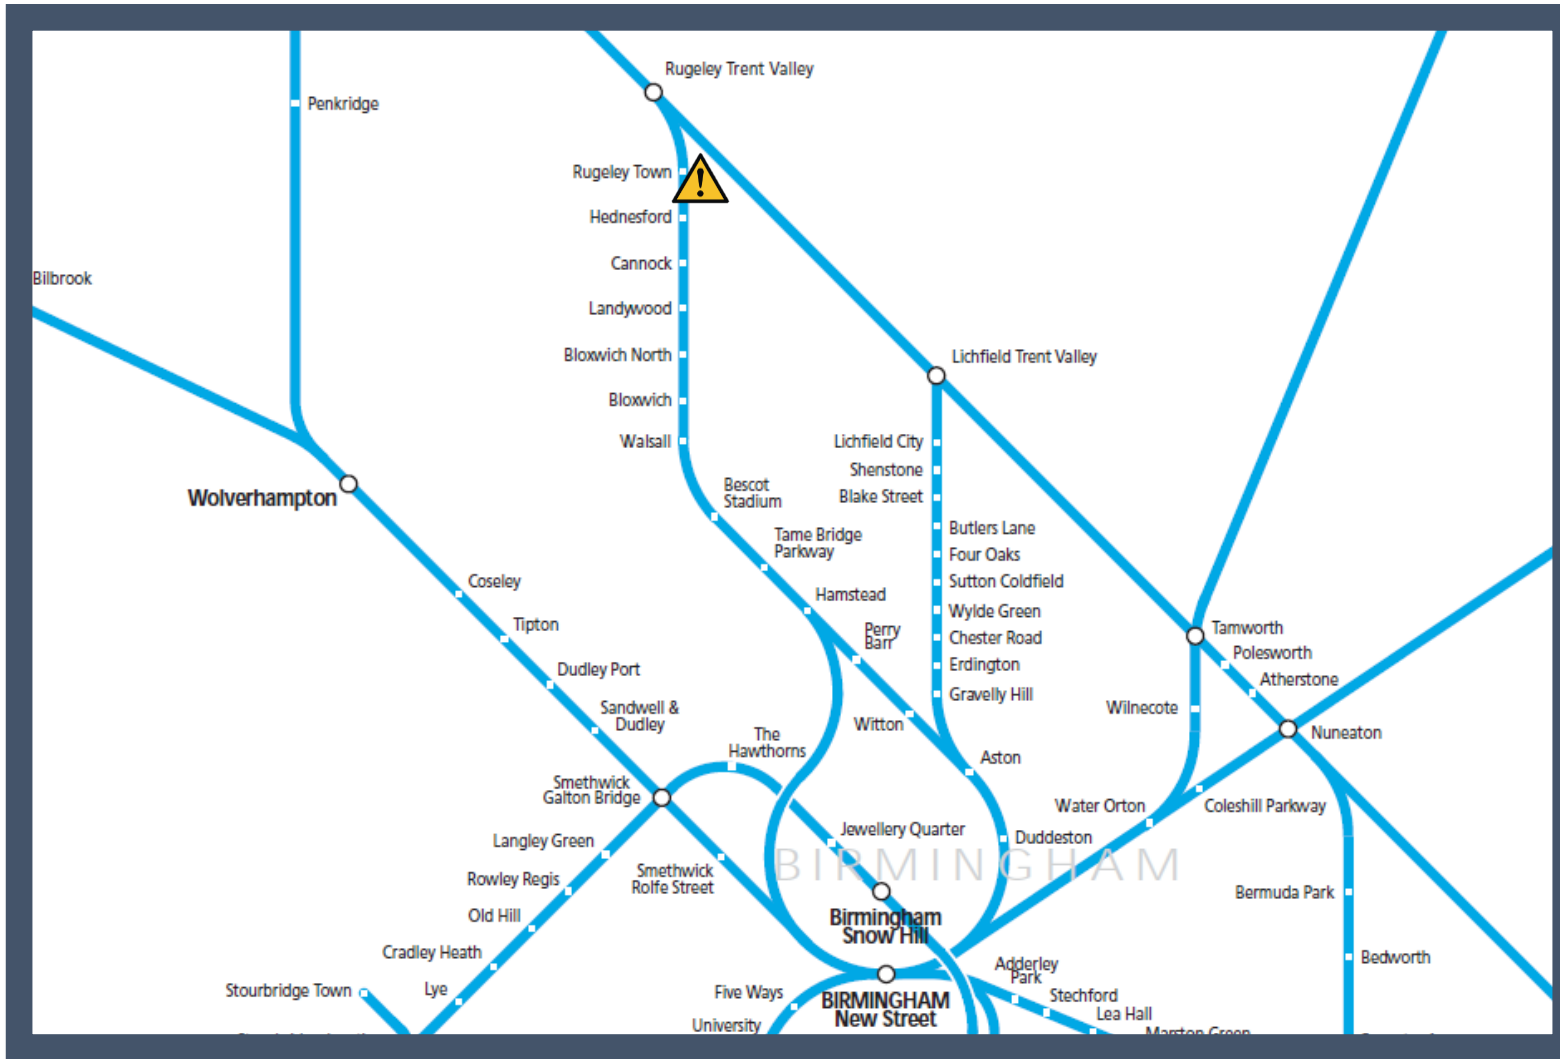

A fault with the signalling system between Hednesford and Rugeley Trent Valley

TOCs affected: London Northwestern Railway, West Midlands Railway

Key:

	Disruption
---	------------