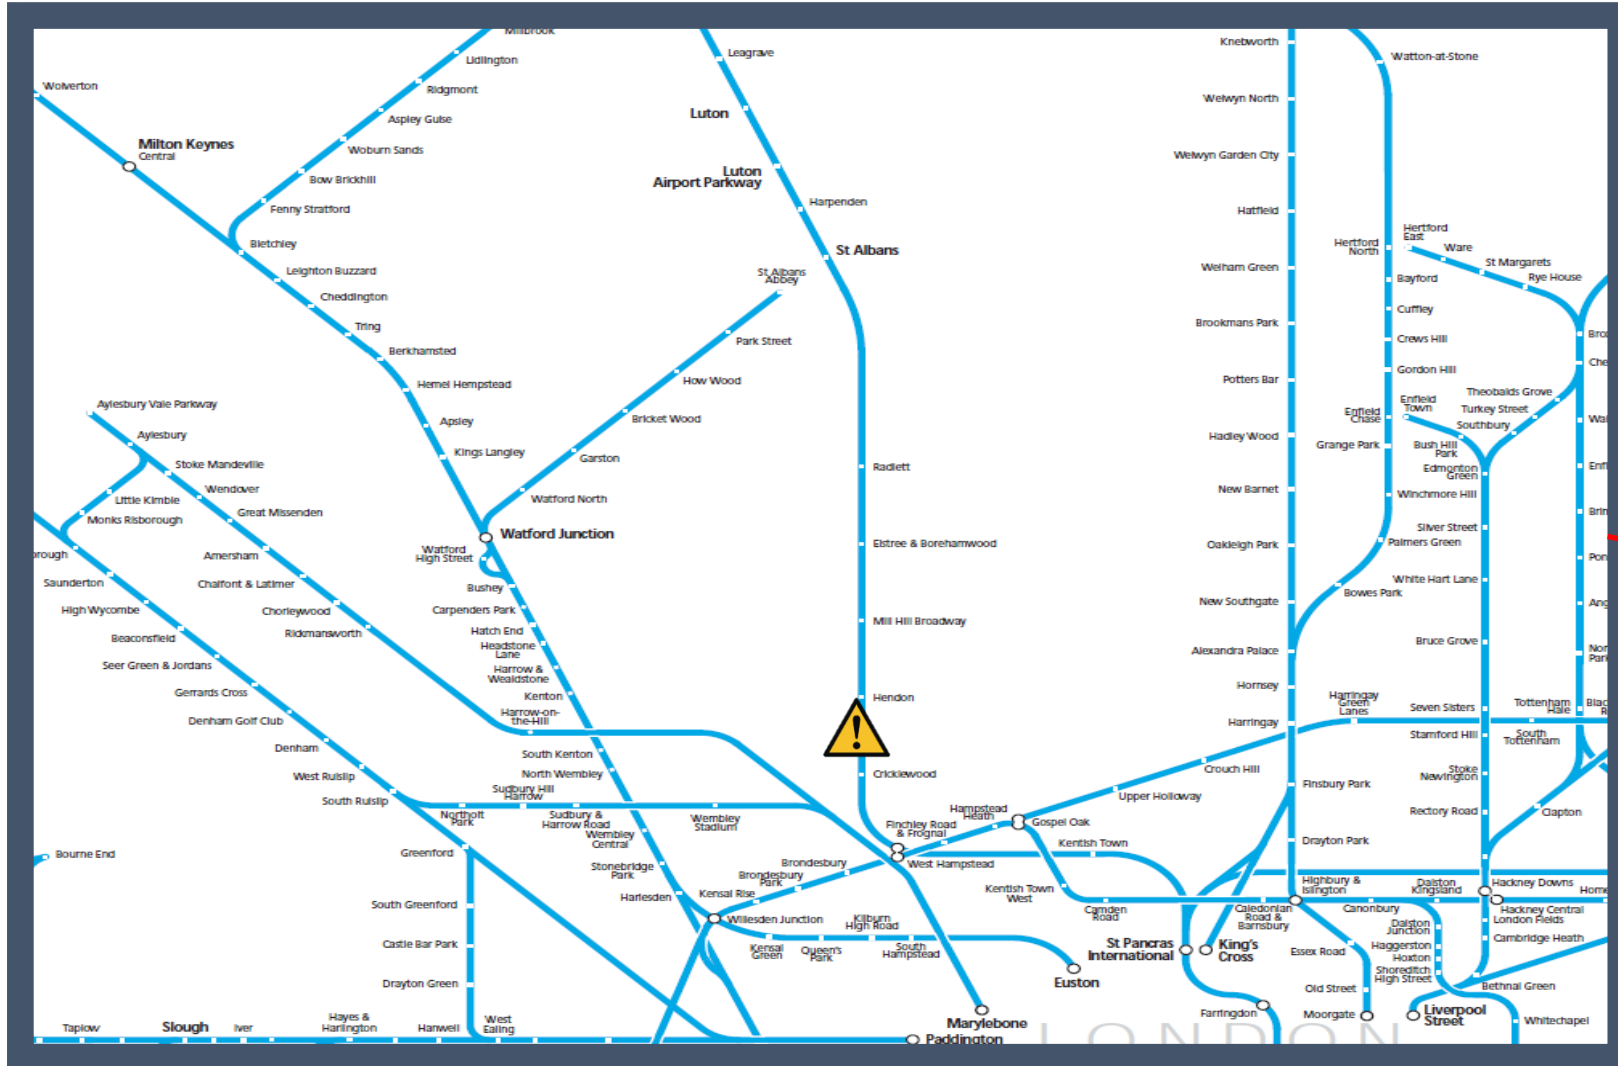

A fire next to the track between Cricklewood and Hendon

TOCs affected: East Midlands Railway, Thameslink

Key:

Disruption