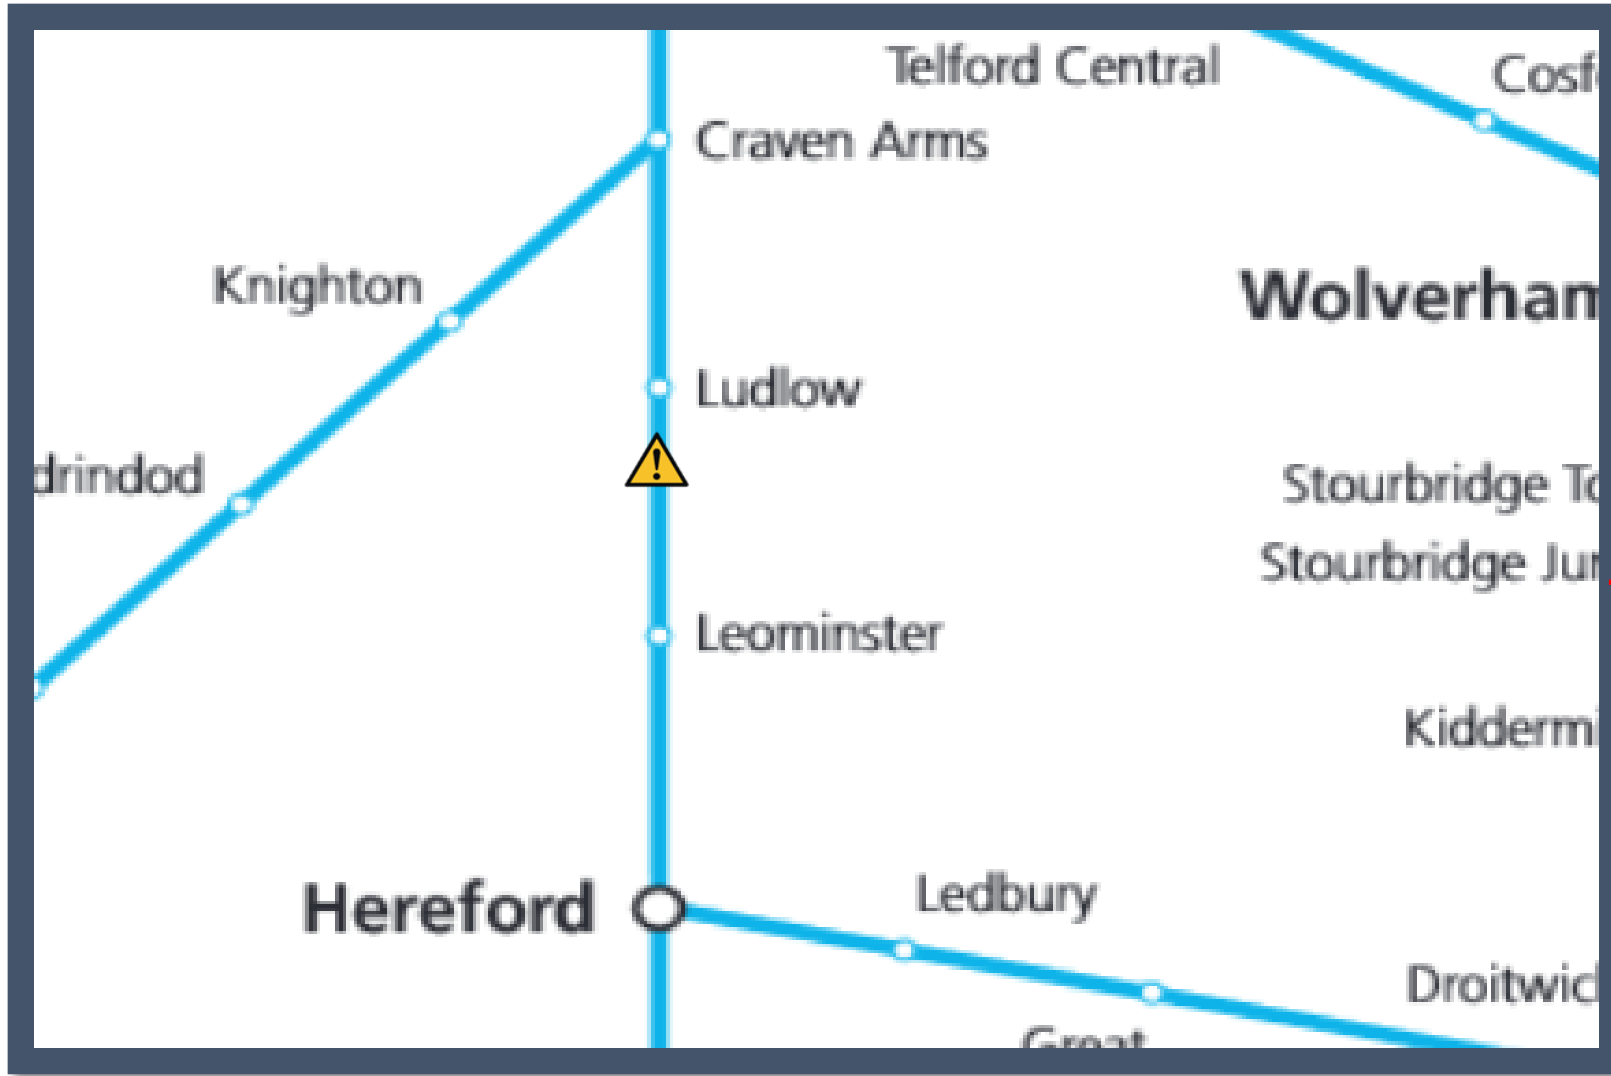

An operational incident between Leominster and Ludlow

TOC affected: Transport for Wales

Key:

	Disruption
--	------------