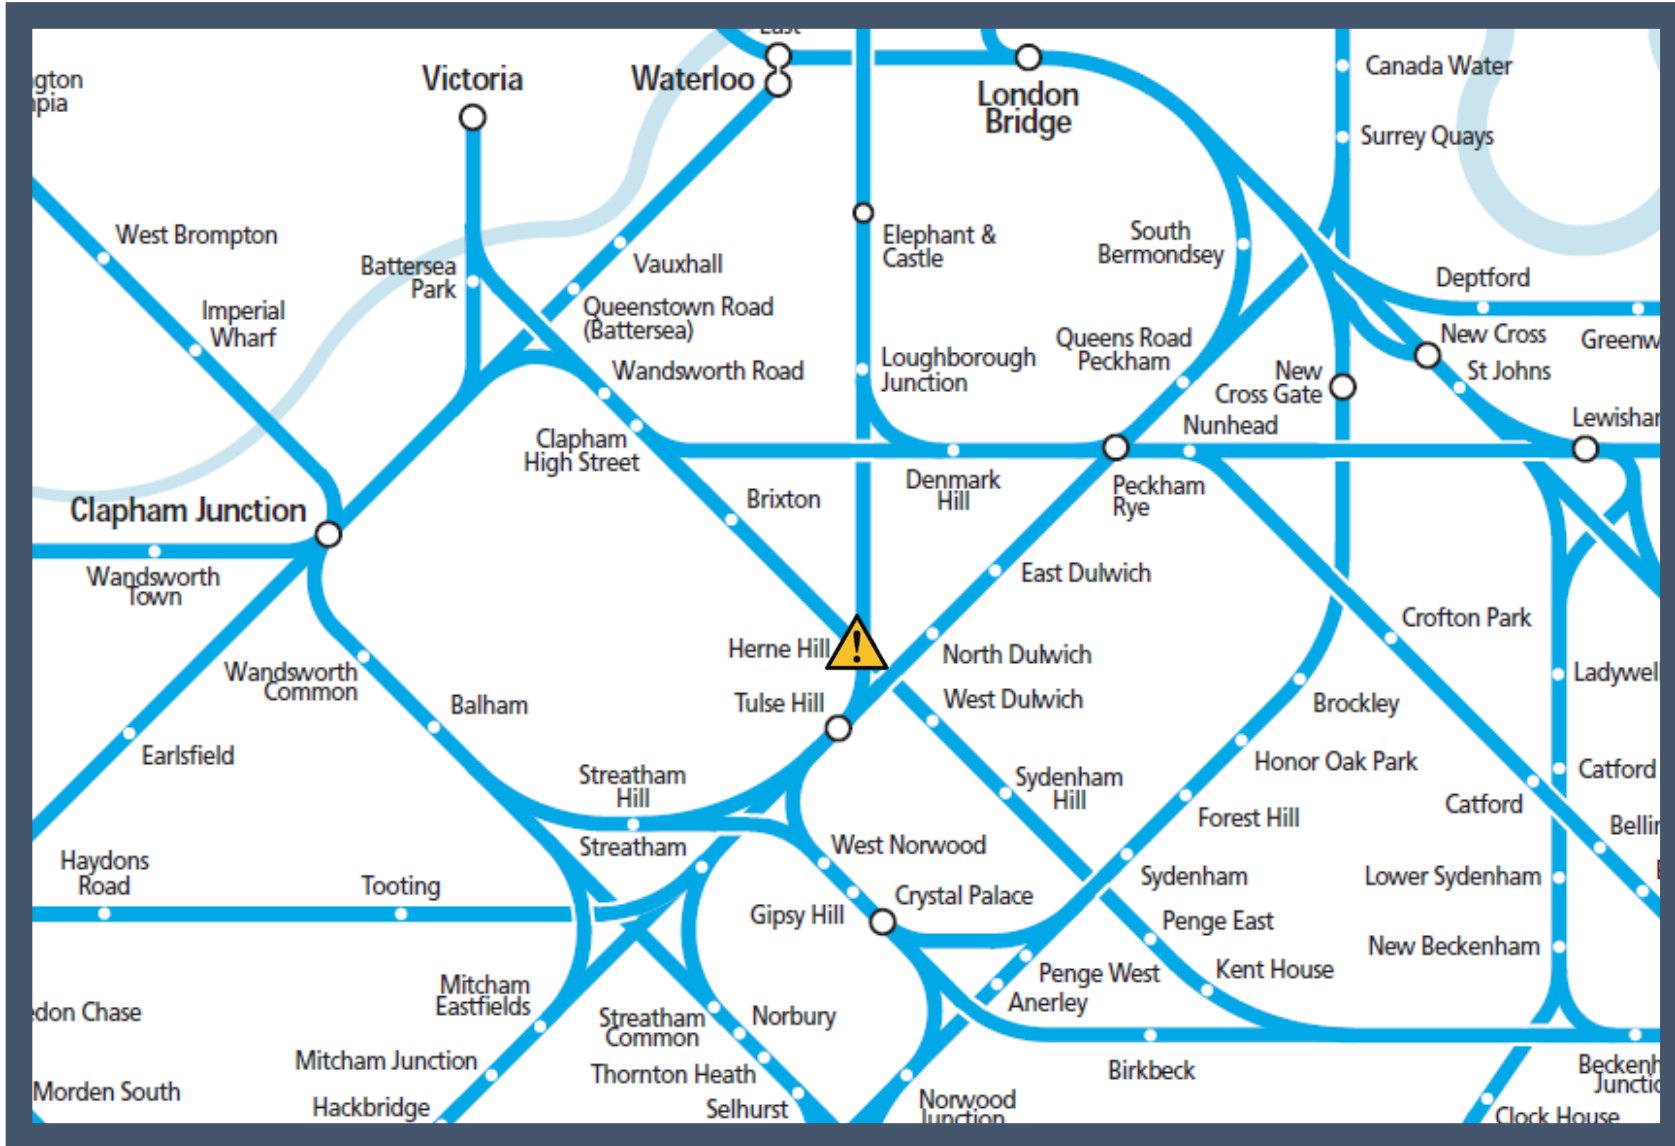

# A fault with the signalling system at Herne Hill

TOC affected: Southeastern

Key:

	Disruption
--	------------