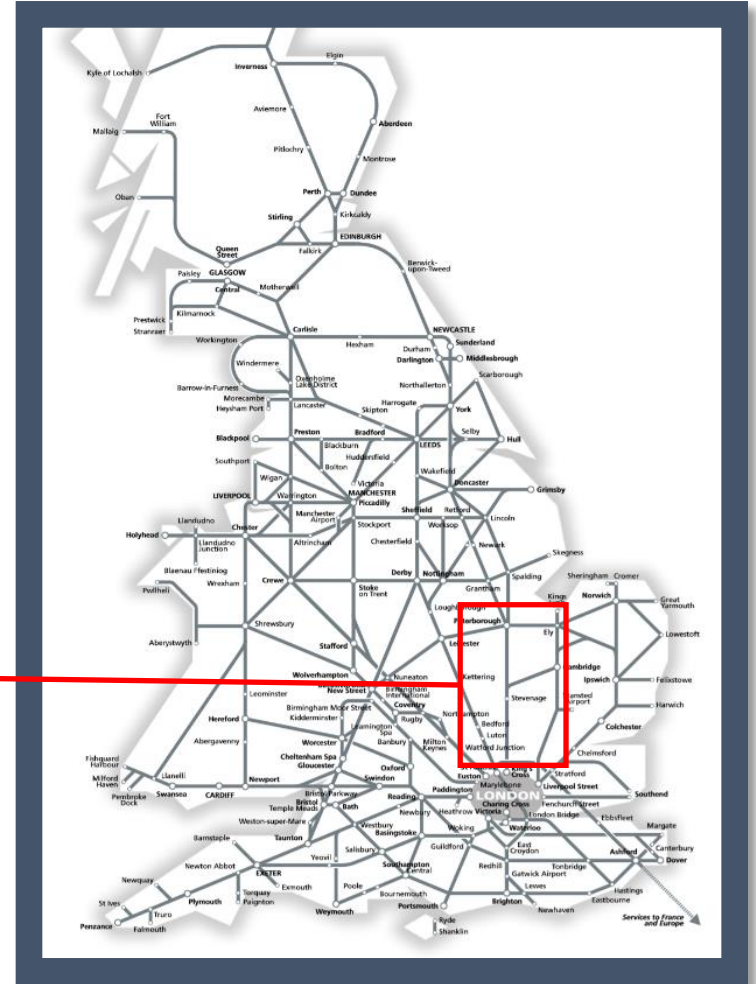

Buses replace early morning trains between Hertford North / Welwyn Garden City and Stevenage / Hitchin / Peterborough
TOCs affected: Great Northern, Thameslink

Key:

Engineering Works

Bus Replacement Services