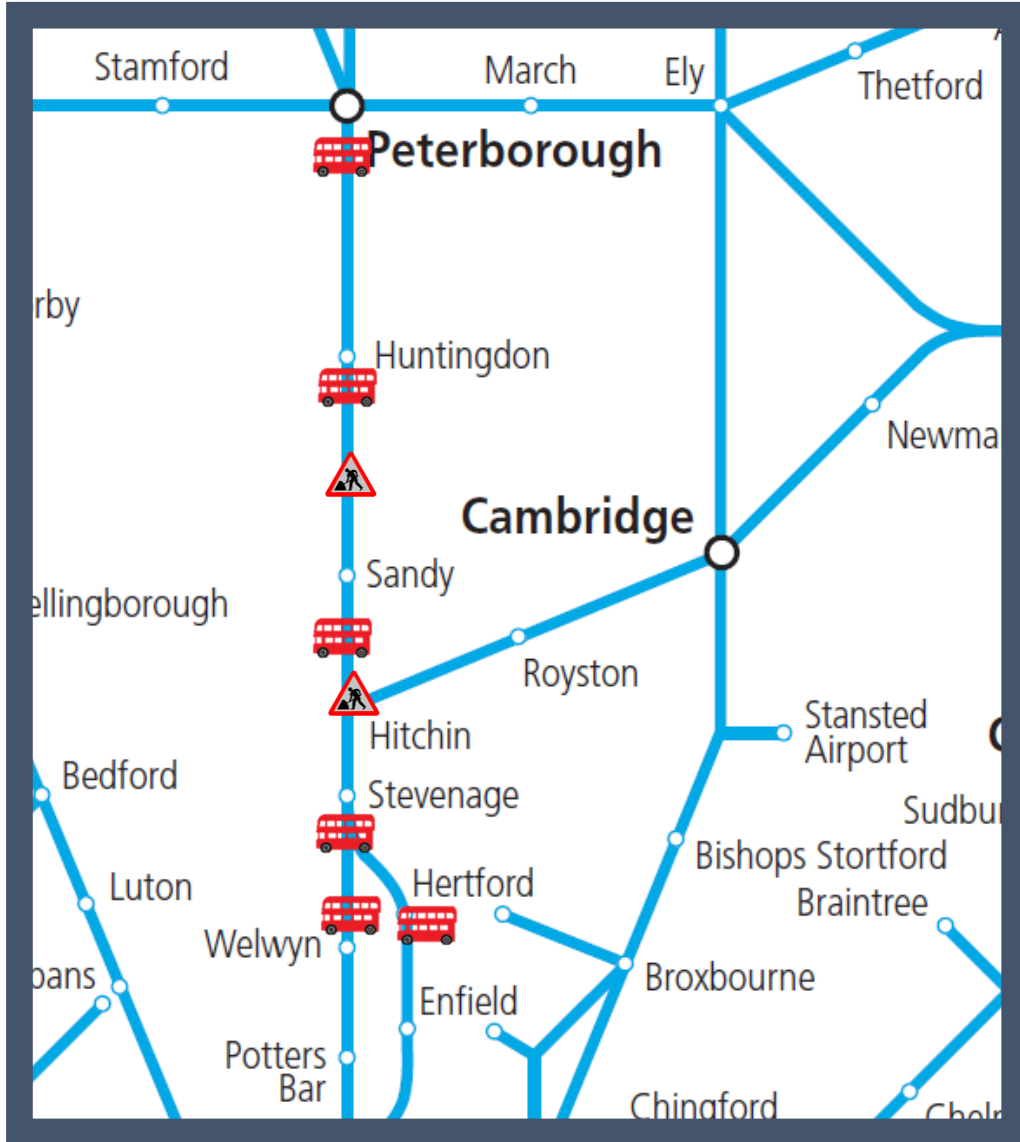

Buses replace early morning trains between Hertford North / Welwyn Garden City and Stevenage / Hitchin / Peterborough
TOCs affected: Great Northern, Thameslink

Key:

Engineering Works

Bus Replacement Services