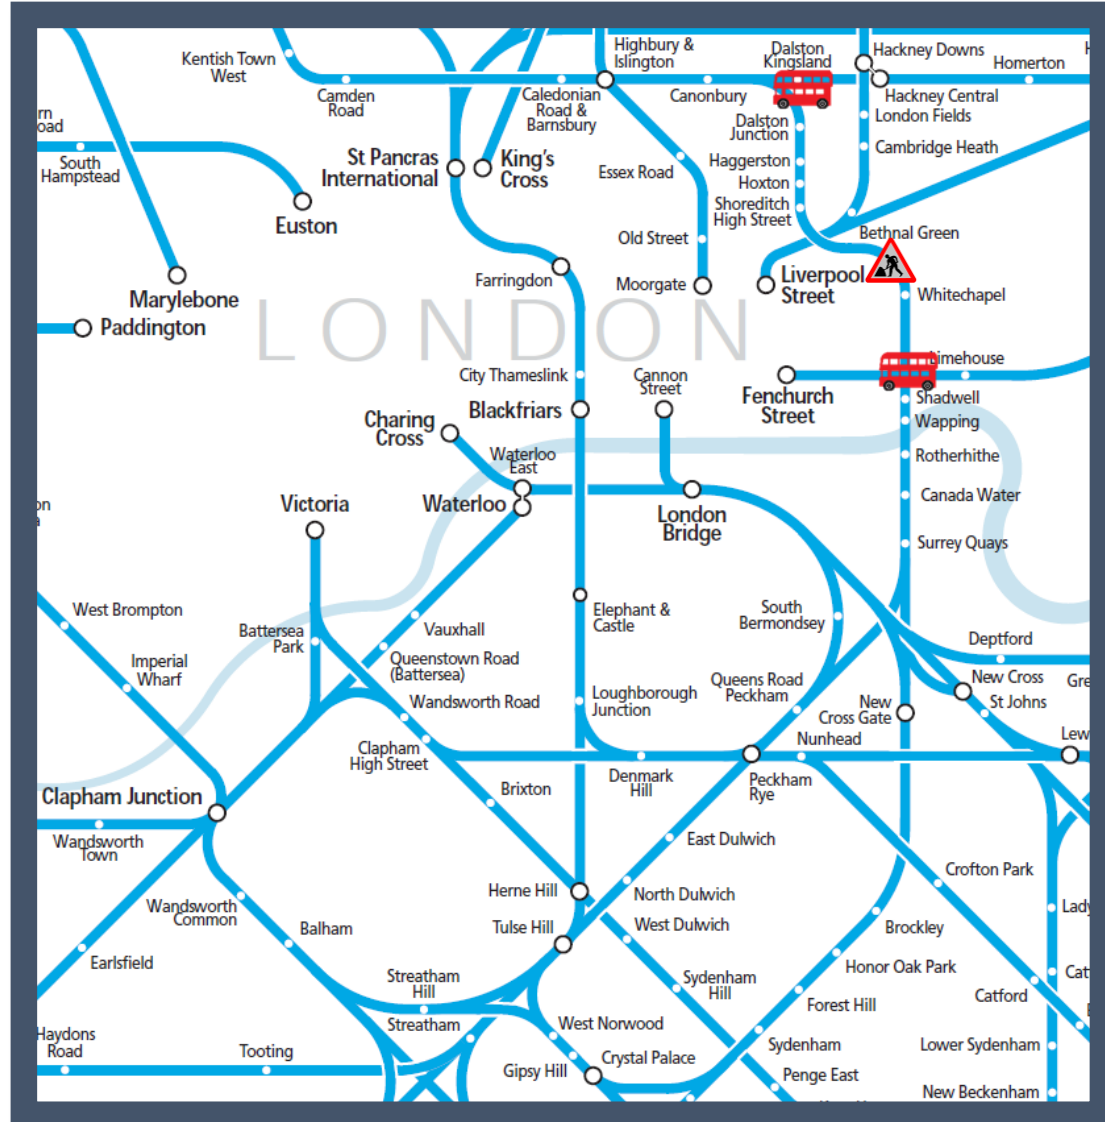

Buses replace trains between Dalston Kingsland and Shadwell

TOC affected: London Overground

Key:

Engineering Works

Bus Replacement Services