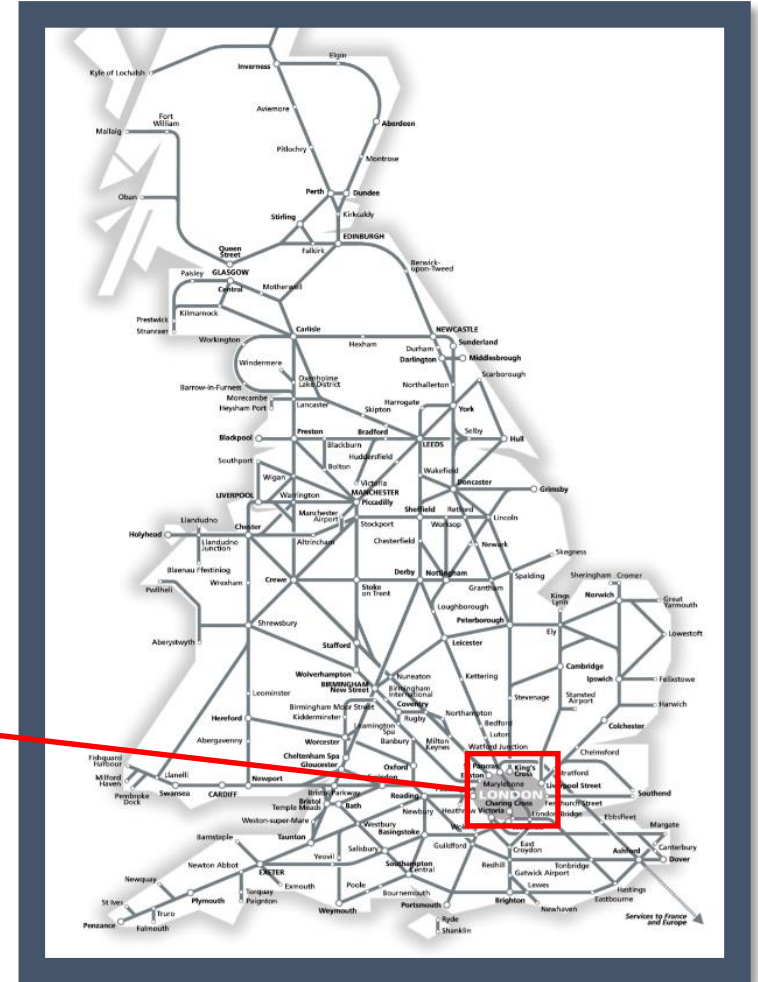

Buses replace trains between Dalston Kingsland and Shadwell

TOC affected: London Overground

Key:

Engineering Works

Bus Replacement Services