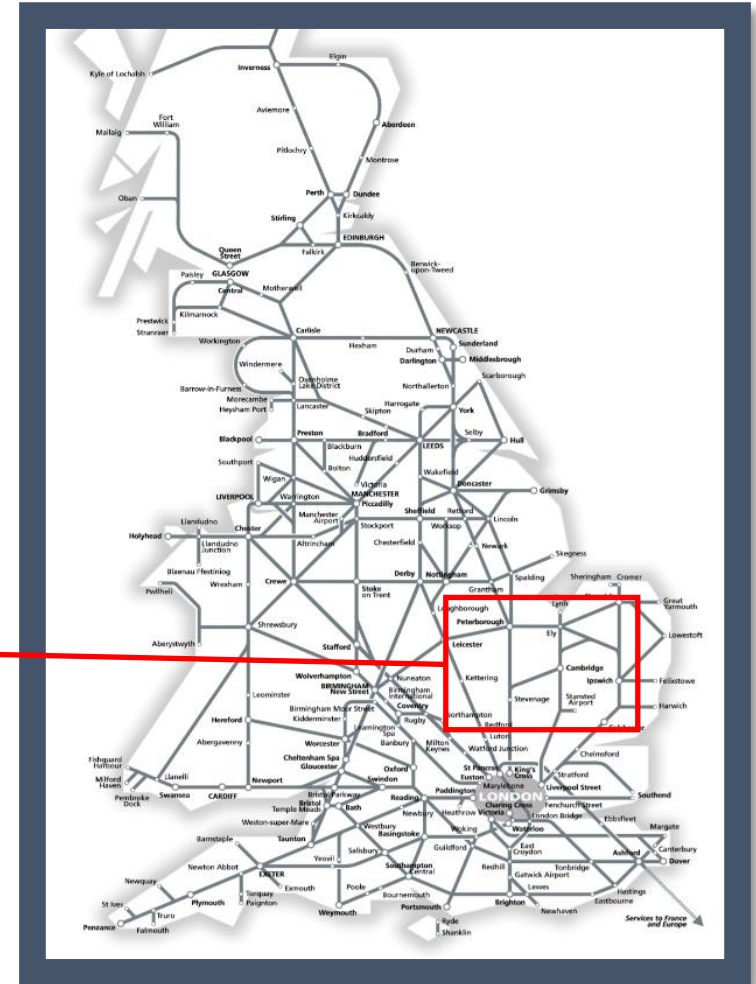

Buses replace trains between Hitchin and Peterborough

TOCs affected: Great Northern, Thameslink

Key:

Engineering Works