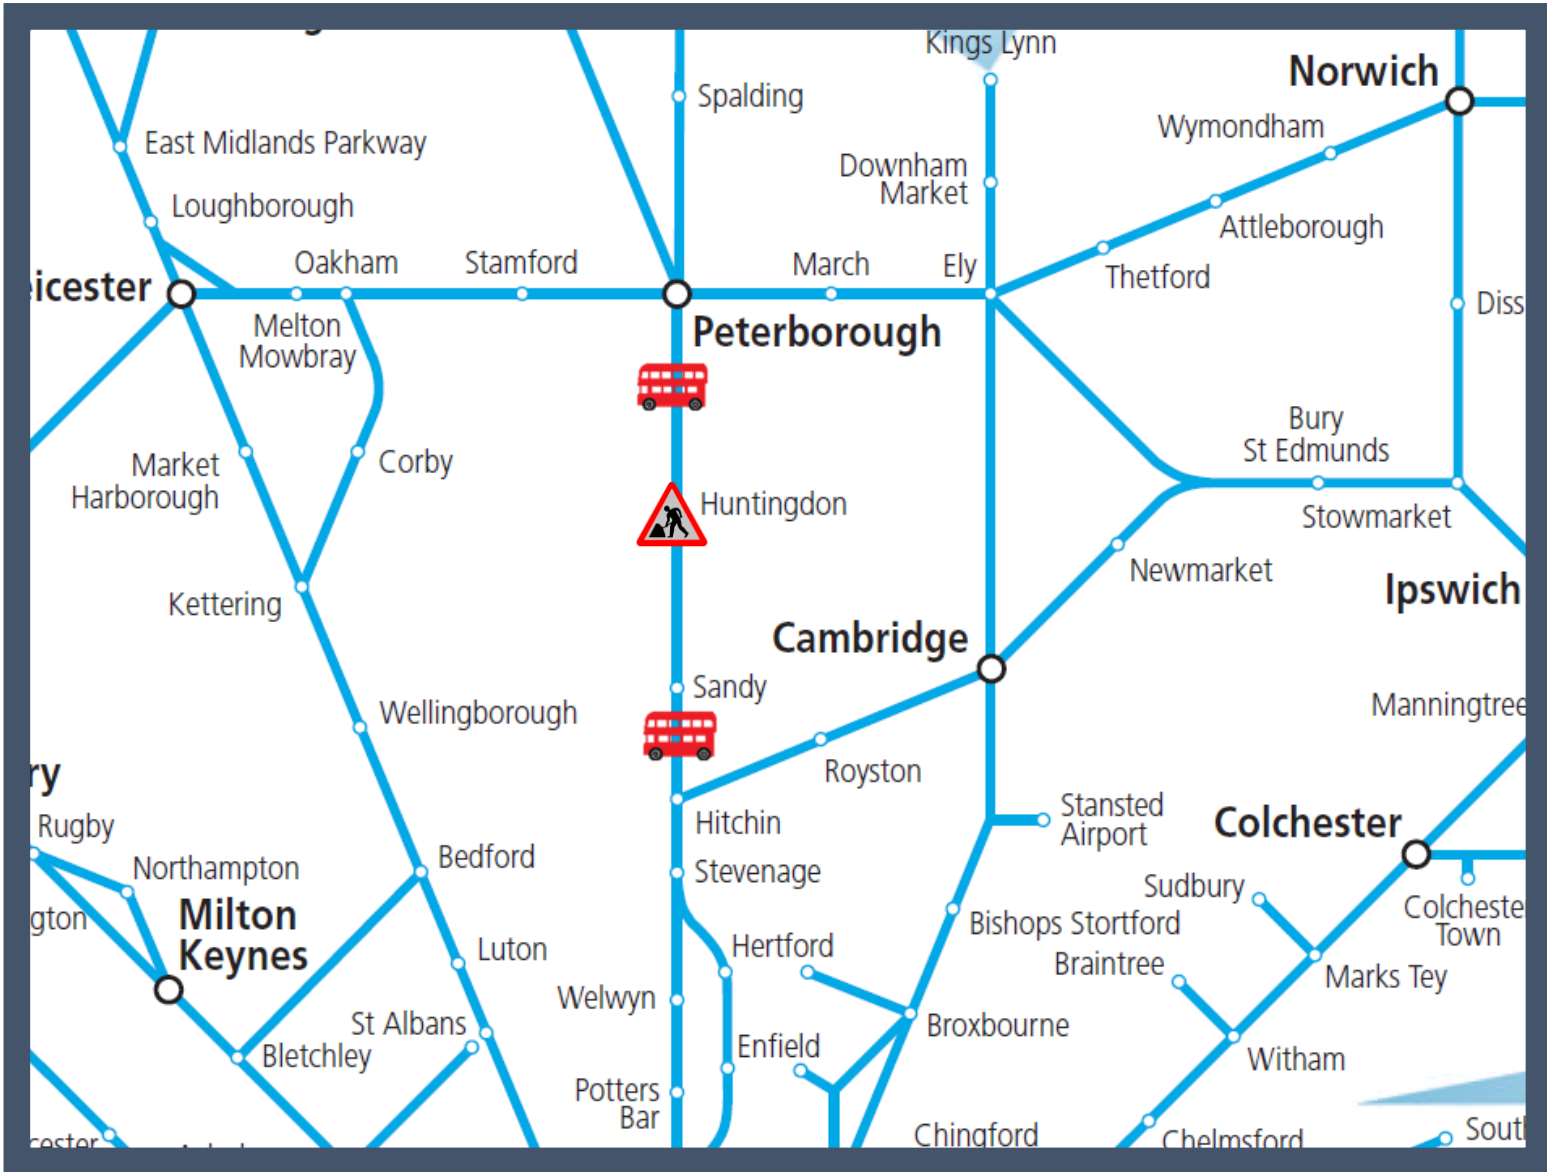

Buses replace trains between Hitchin and Peterborough

TOCs affected: Great Northern, Thameslink

Key:

Engineering Works