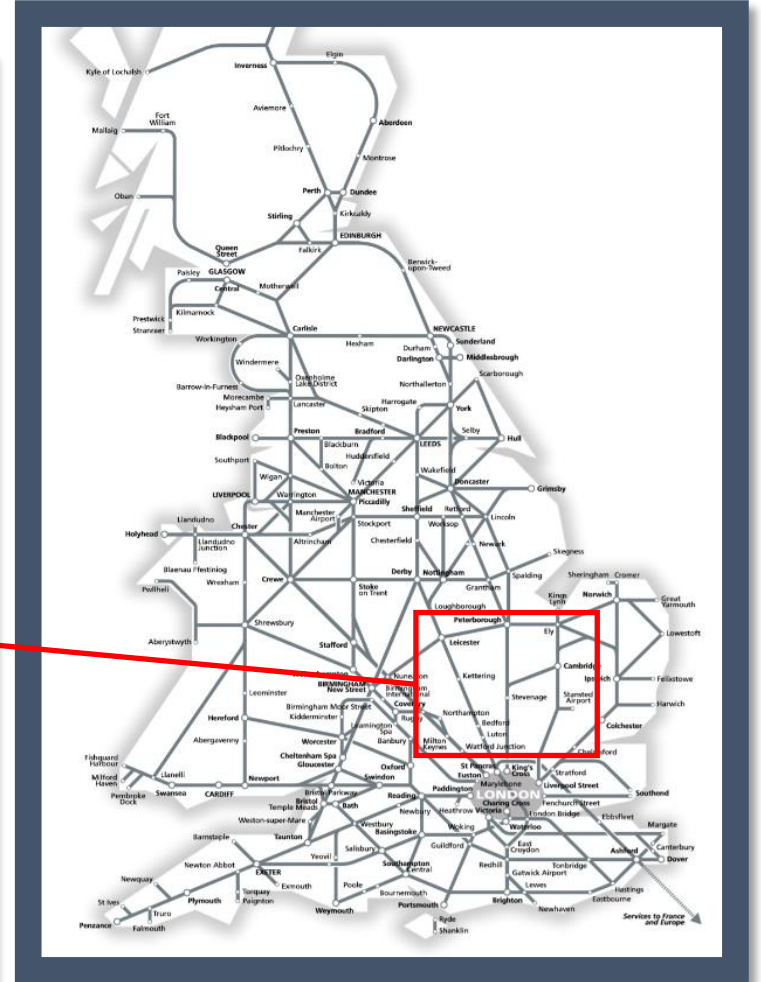

A shortage of train crew between Hitchin and Peterborough TOC affected: Thameslink

Key:

	Disruption
---	------------