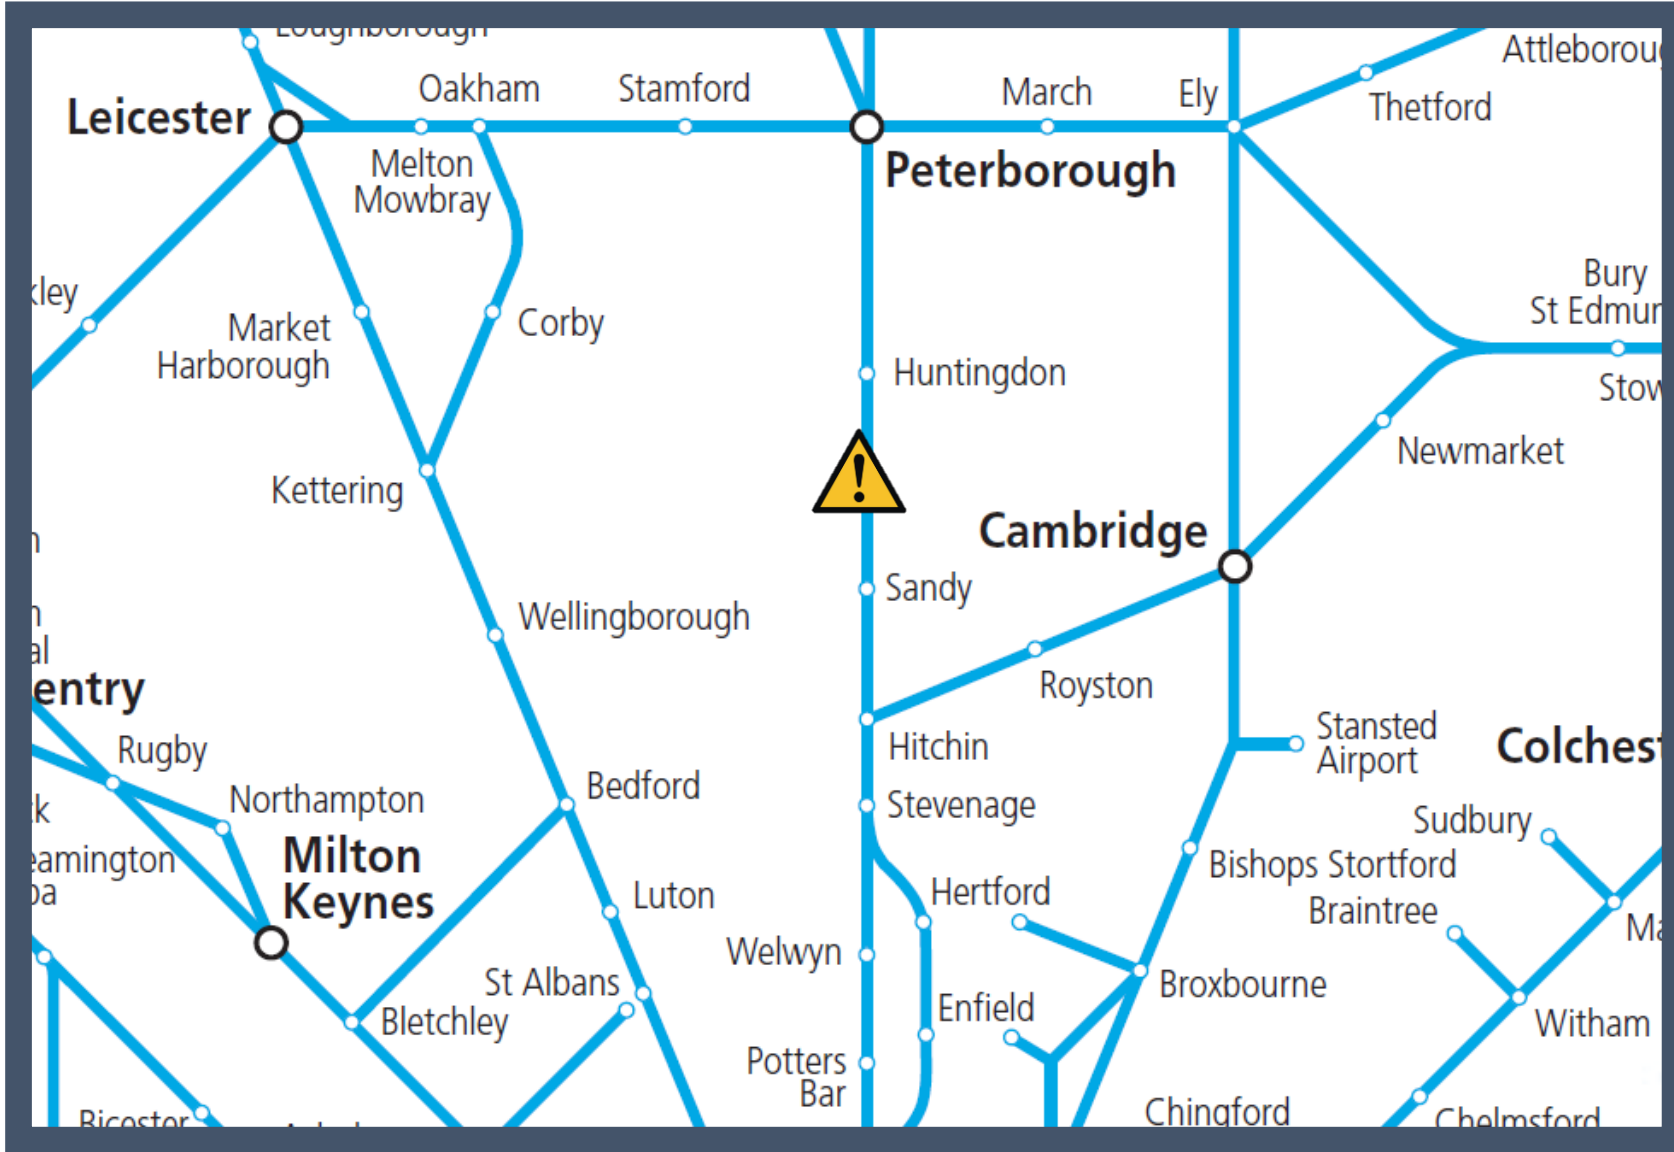

A shortage of train crew between Hitchin and Peterborough TOC affected: Thameslink

Key:

	Disruption
---	------------