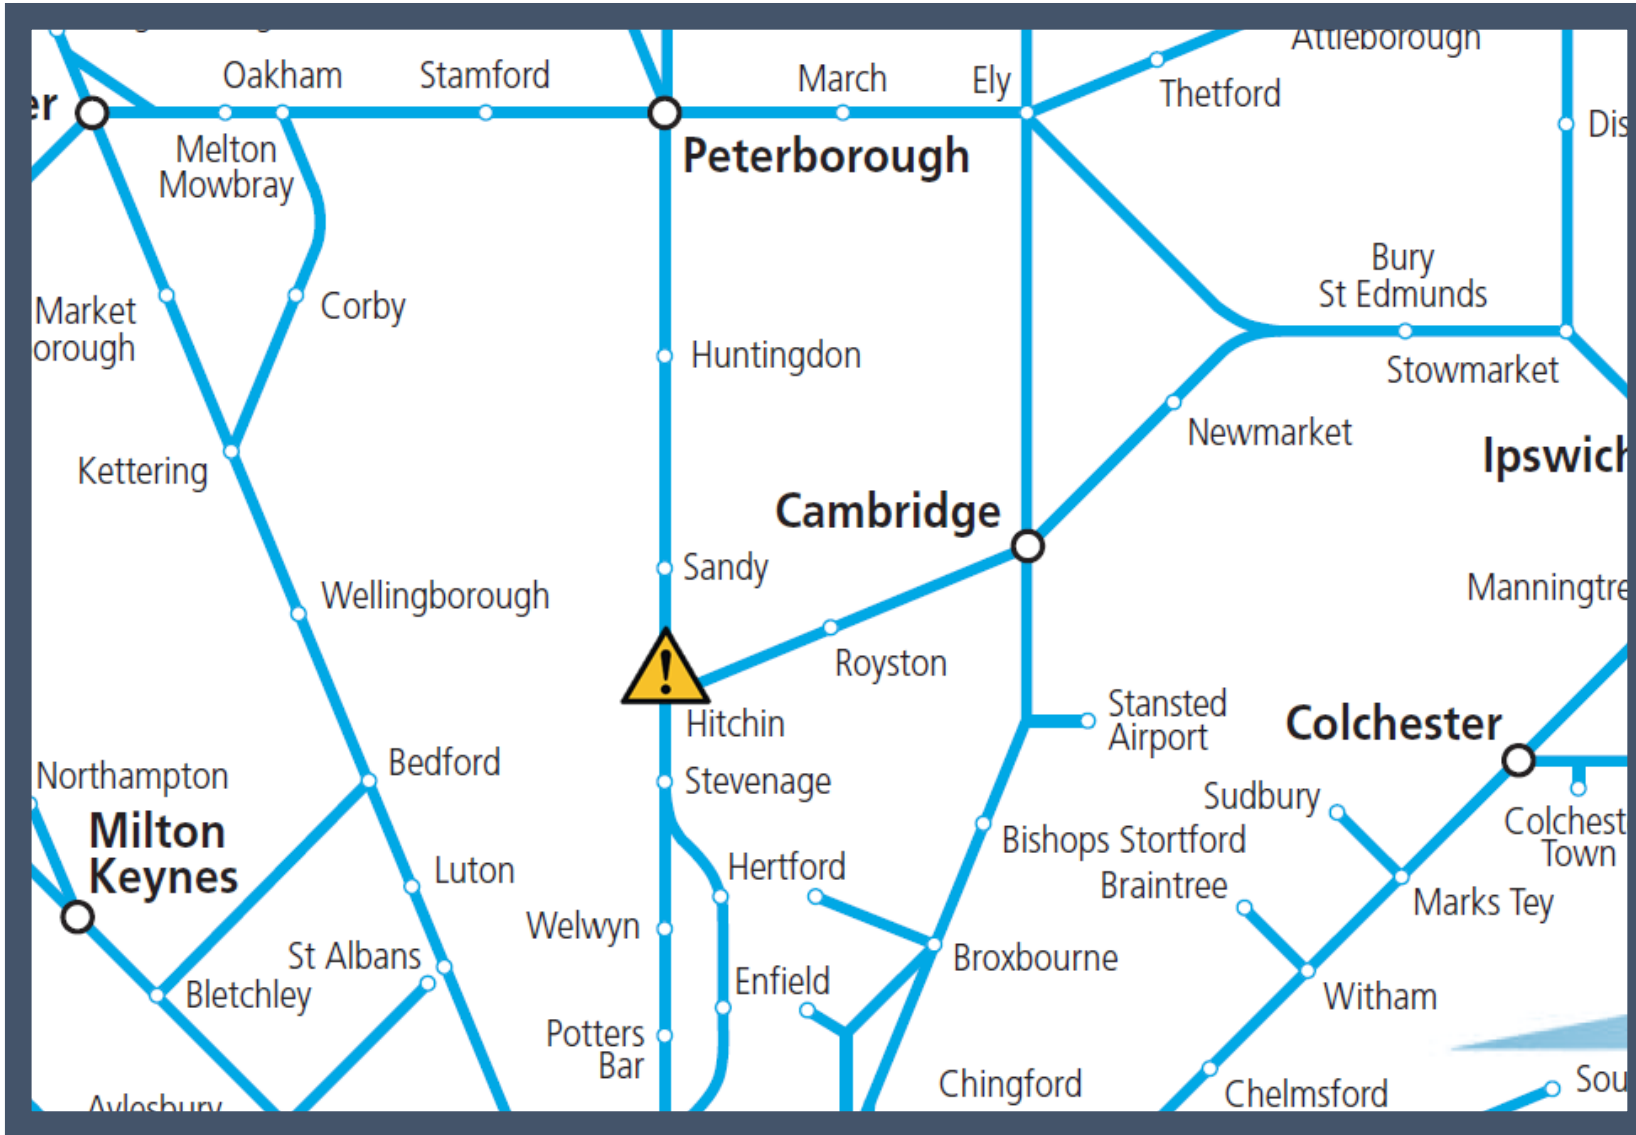

# A fault with the signalling system between between Hitchin and Peterborough / Cambridge

TOCs affected: Great Northern; LNER; Thameslink

Key:

Disruption