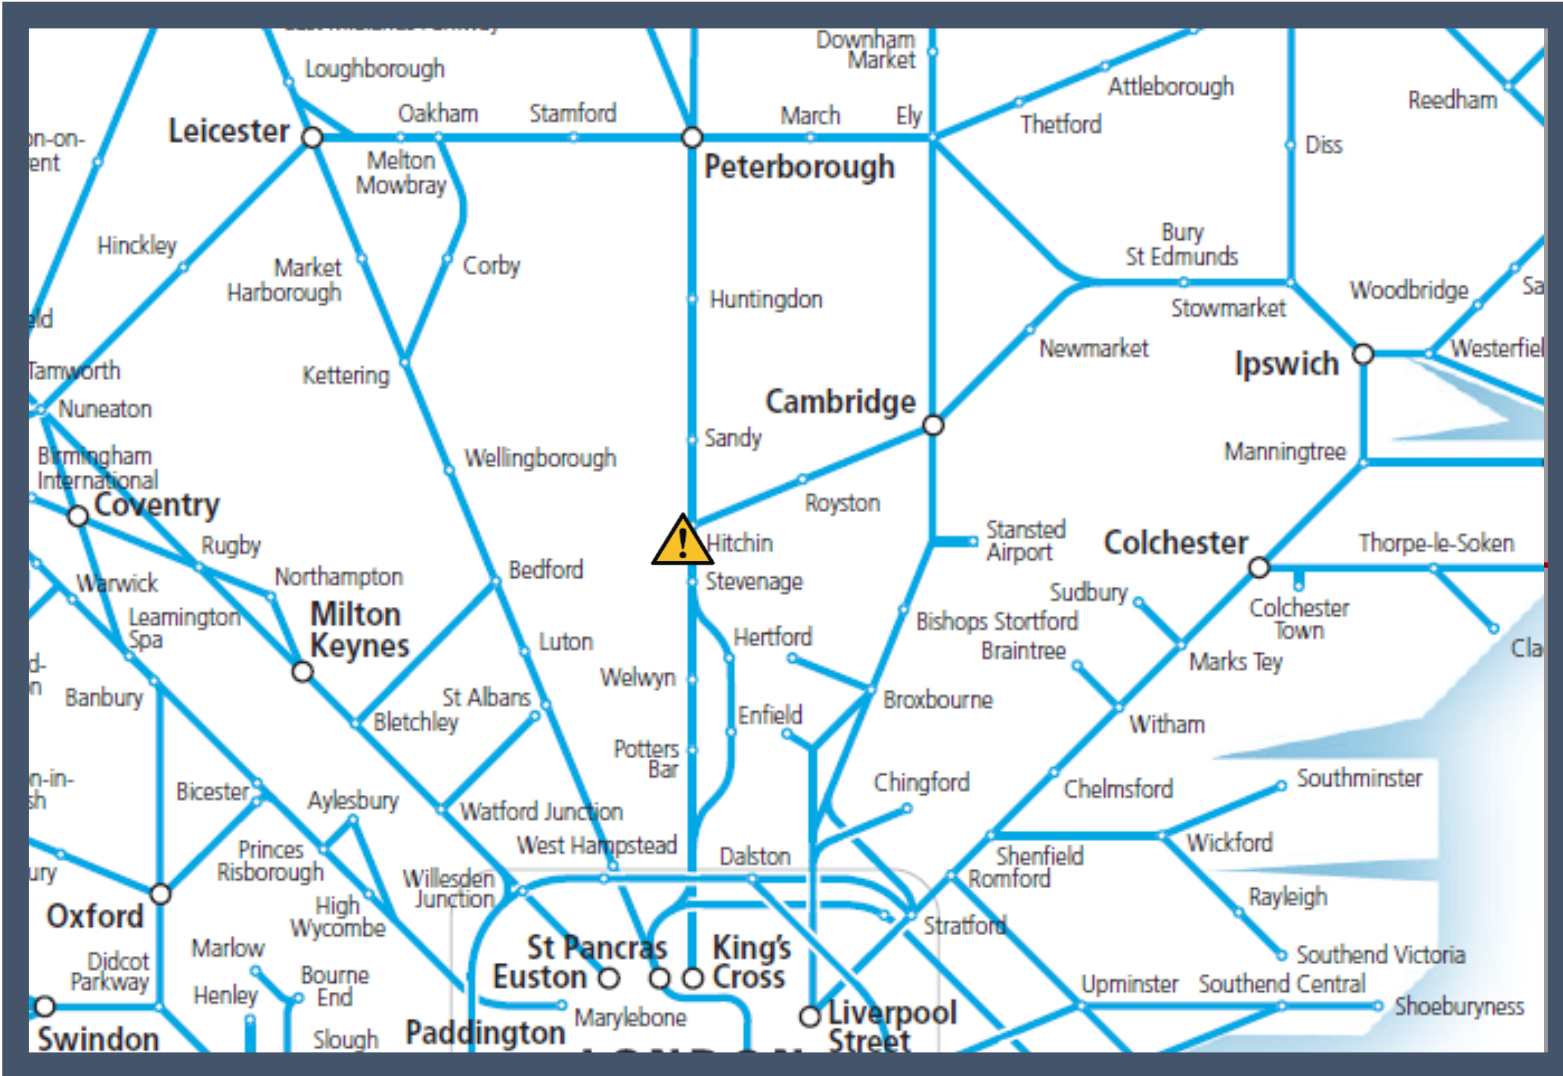

Damage to the overhead electric wires at Hitchin

TOCs affected: Grand Central, Great Northern, Hull Trains, LNER, Thameslink

Key:

	Disruption
---	------------