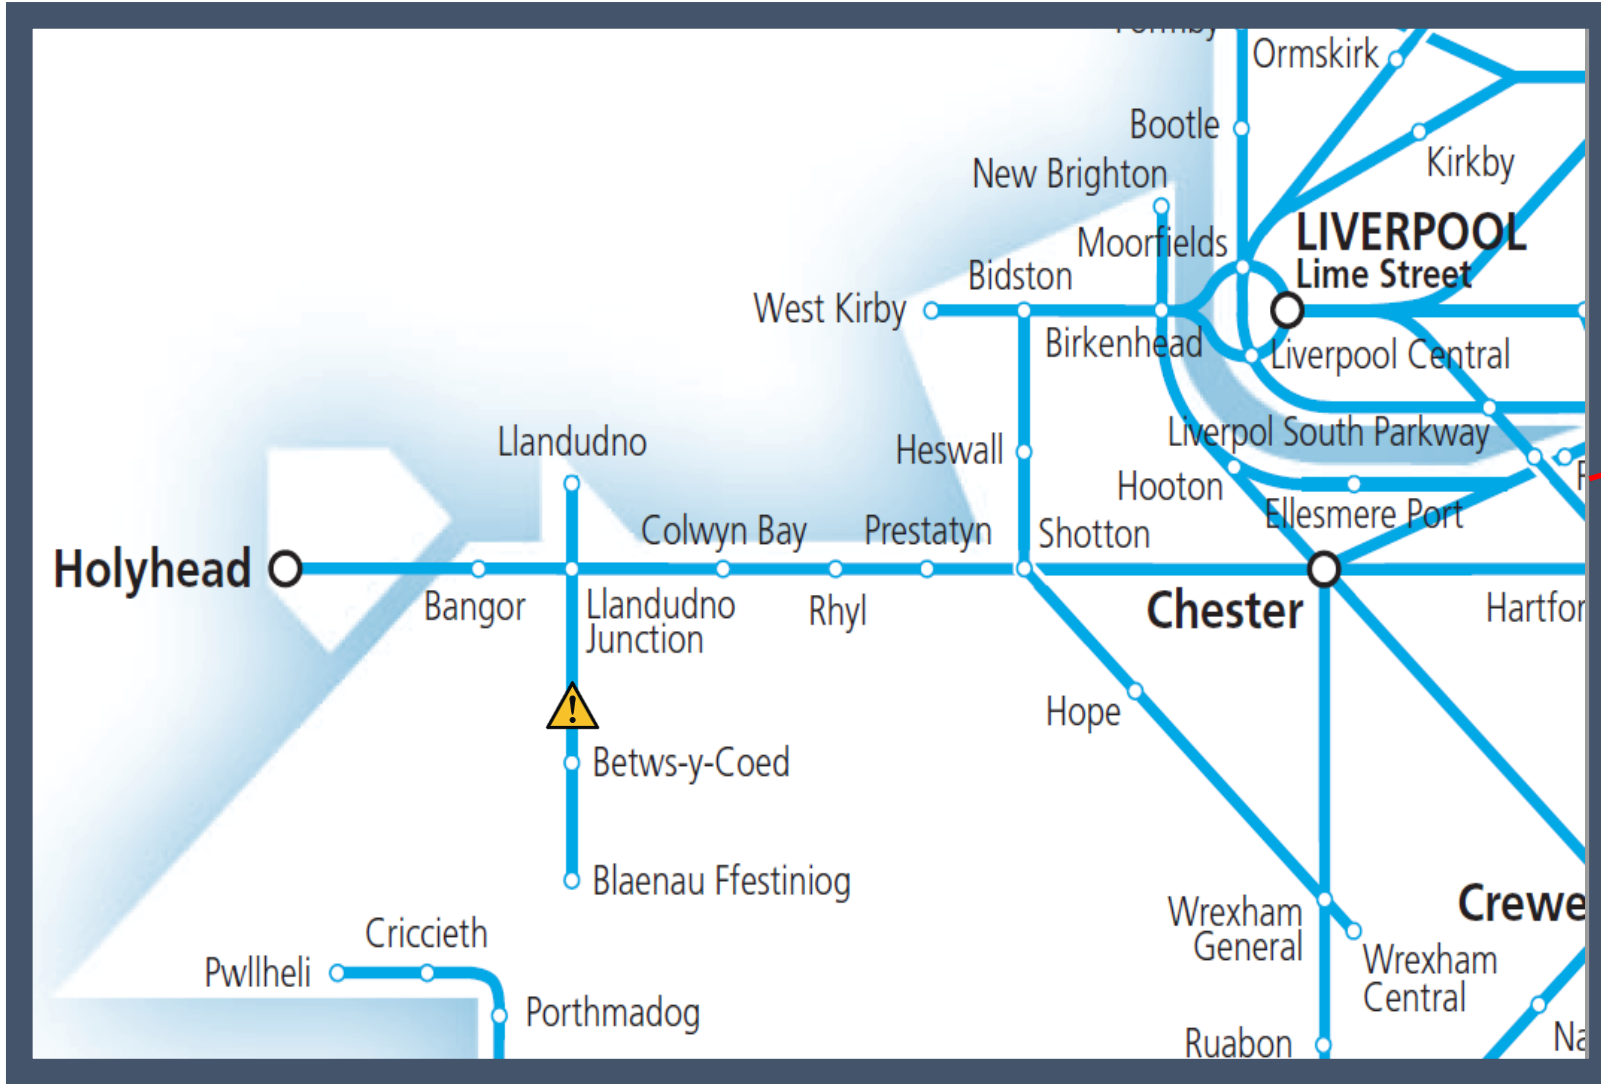

Severe weather between Llandudno Junction and Blaenau Ffestiniog TOC affected: Transport for Wales

Key:

Disruption