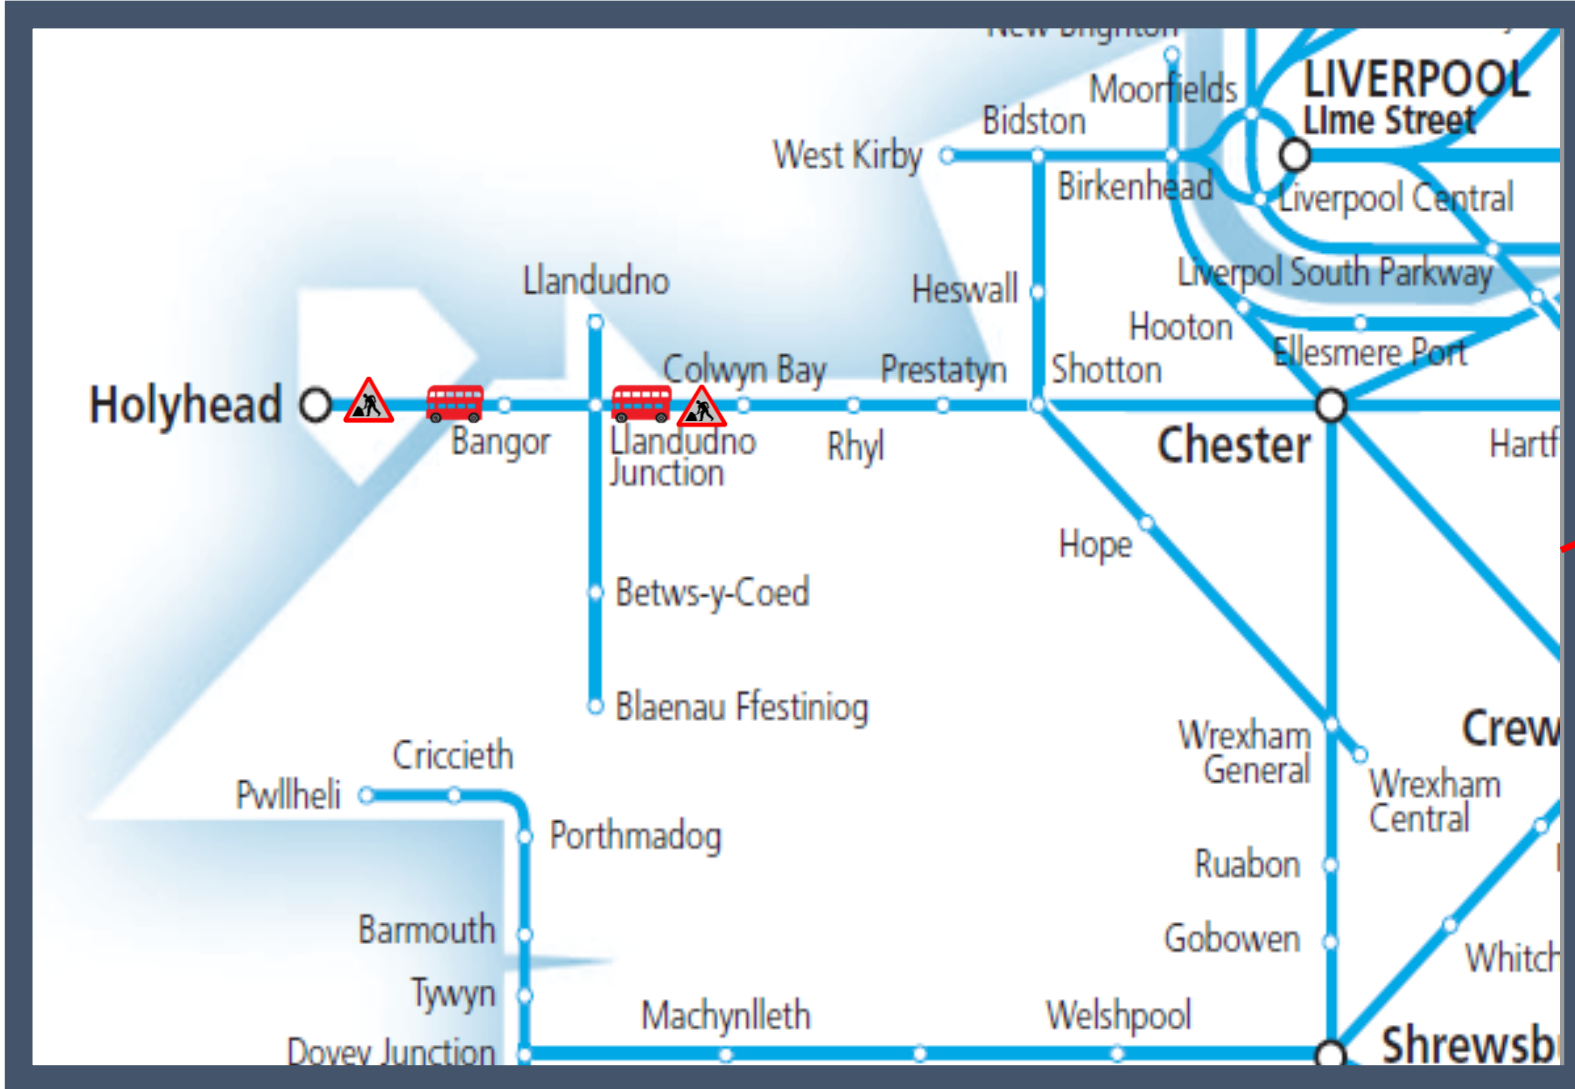

Engineering work is taking place between Llandudno Junction / Bangor and Holyhead

TOCs affected: Transport for Wales and Virgin Trains

Key:

	Engineering Works
	Bus Replacement Services