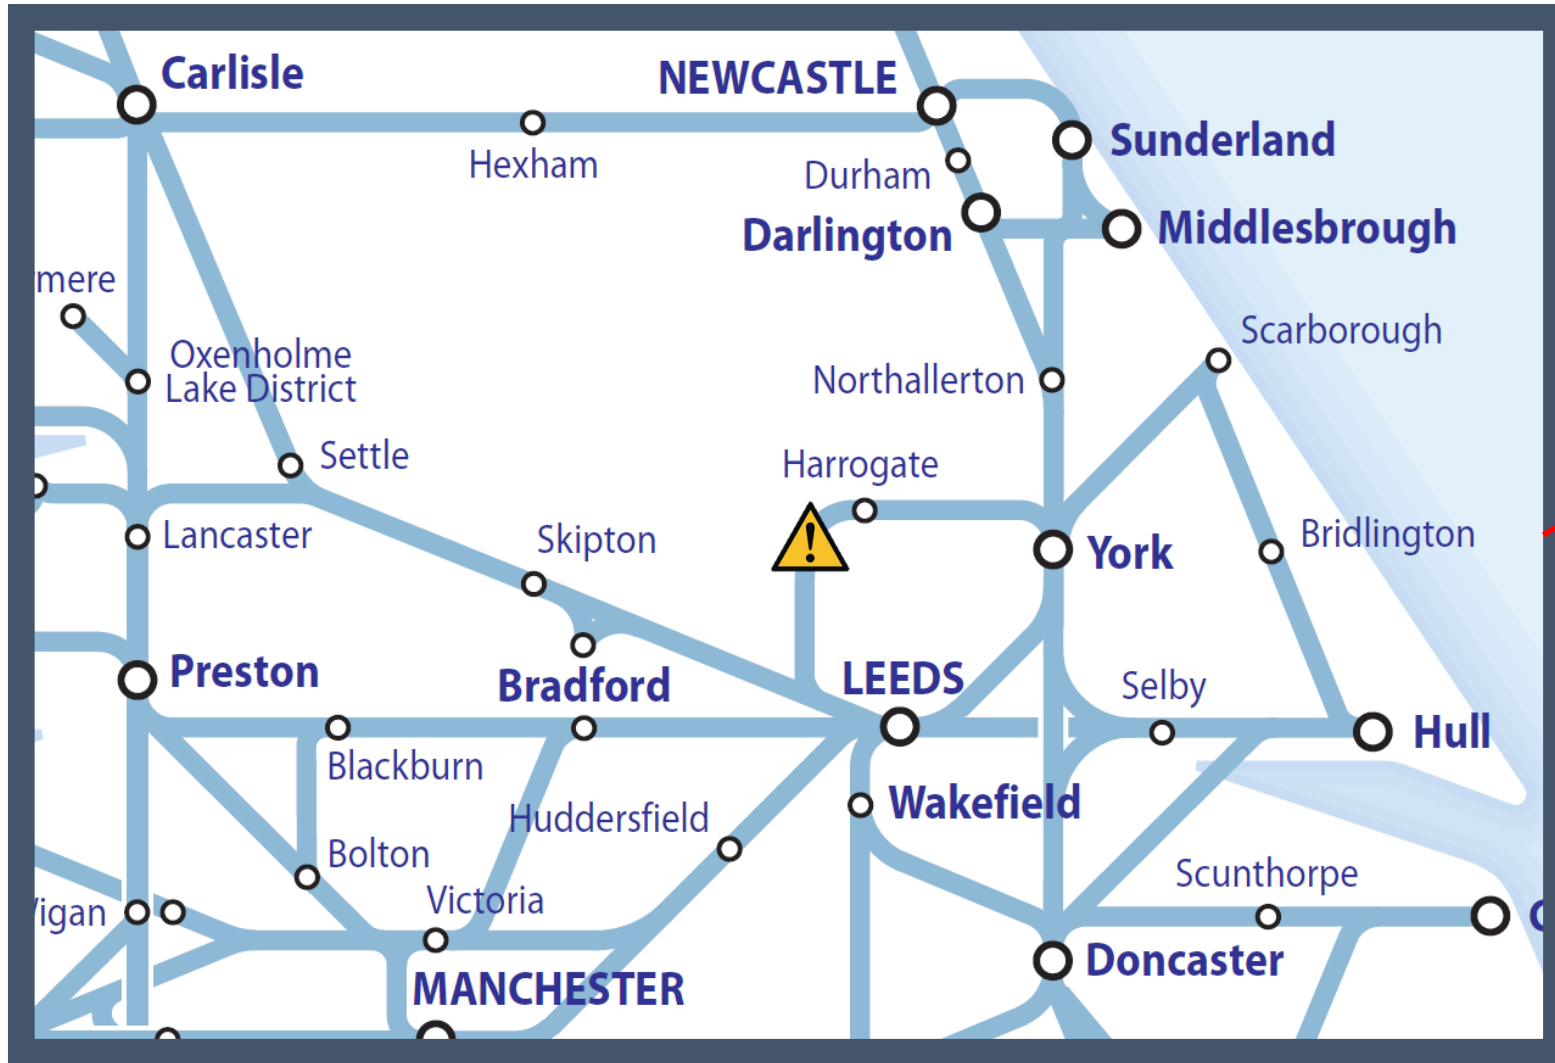

# Emergency services dealing with an incident between Horsforth and Leeds

TOCs affected: LNER and Northern

Key:

Disruption