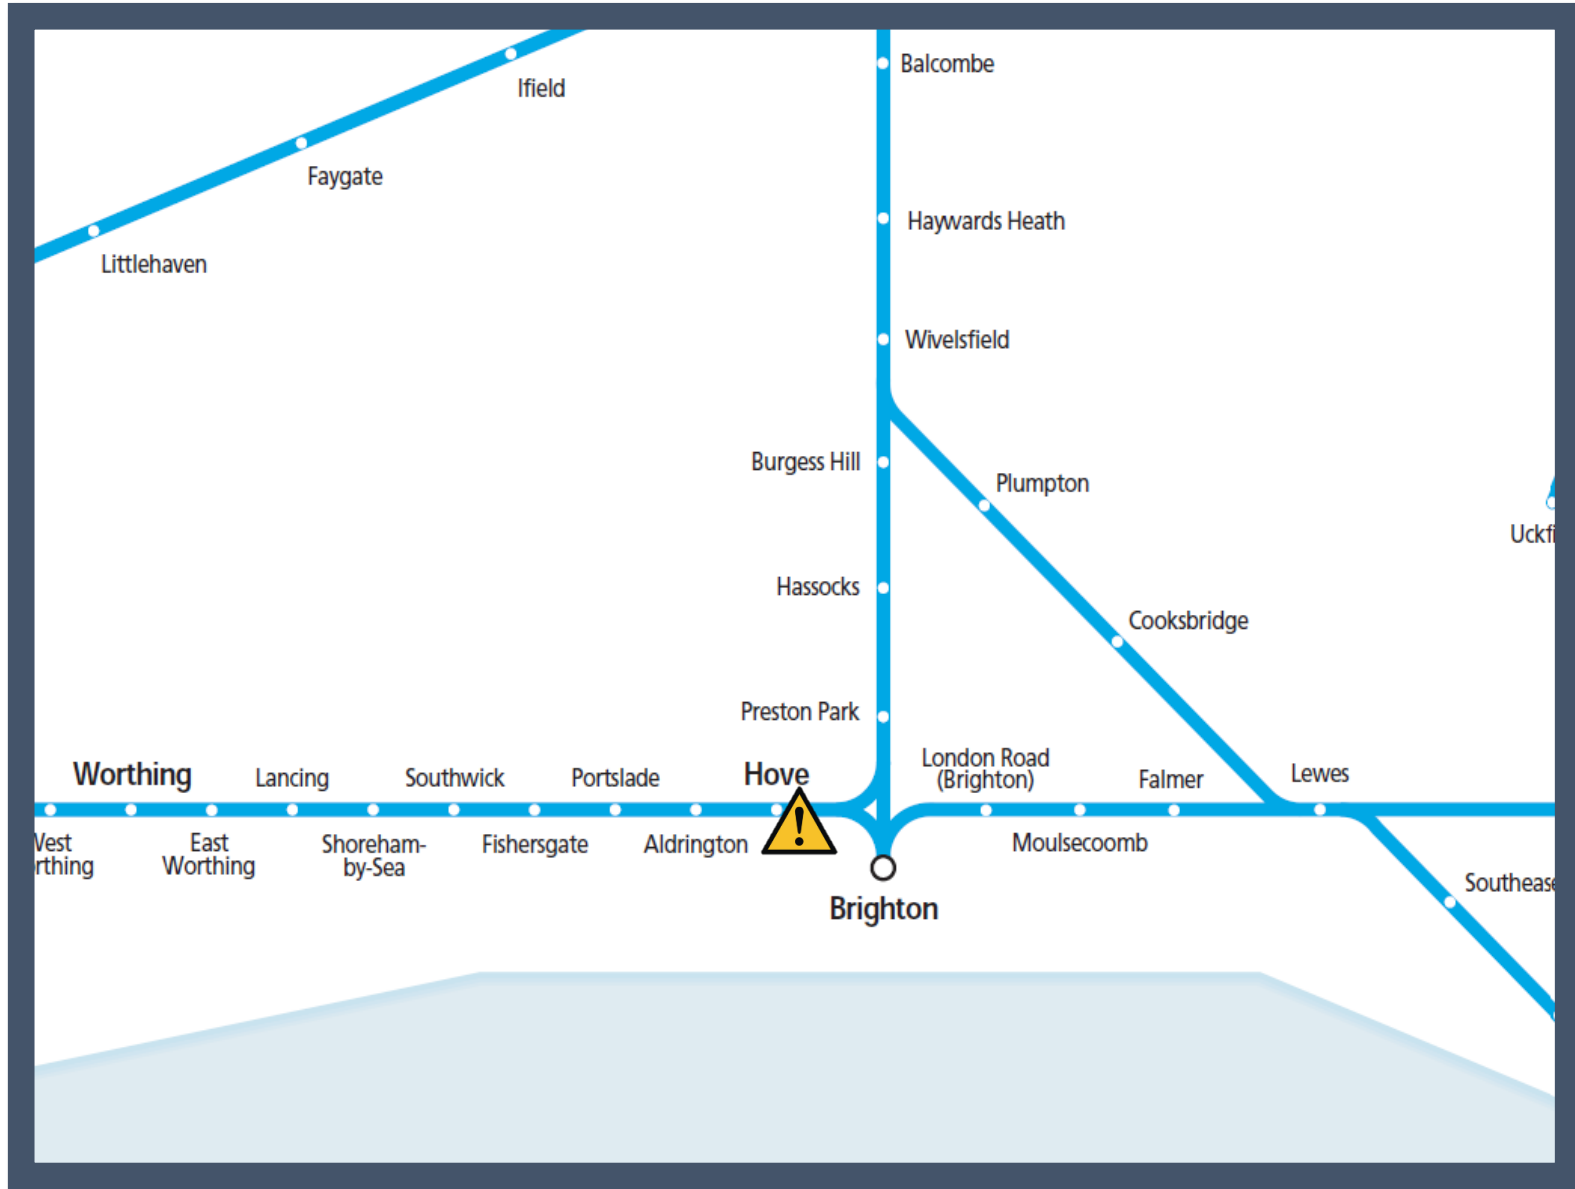

A fault with the signalling system between Brighton and Hove TOC affected: Southern

Key:

Disruption