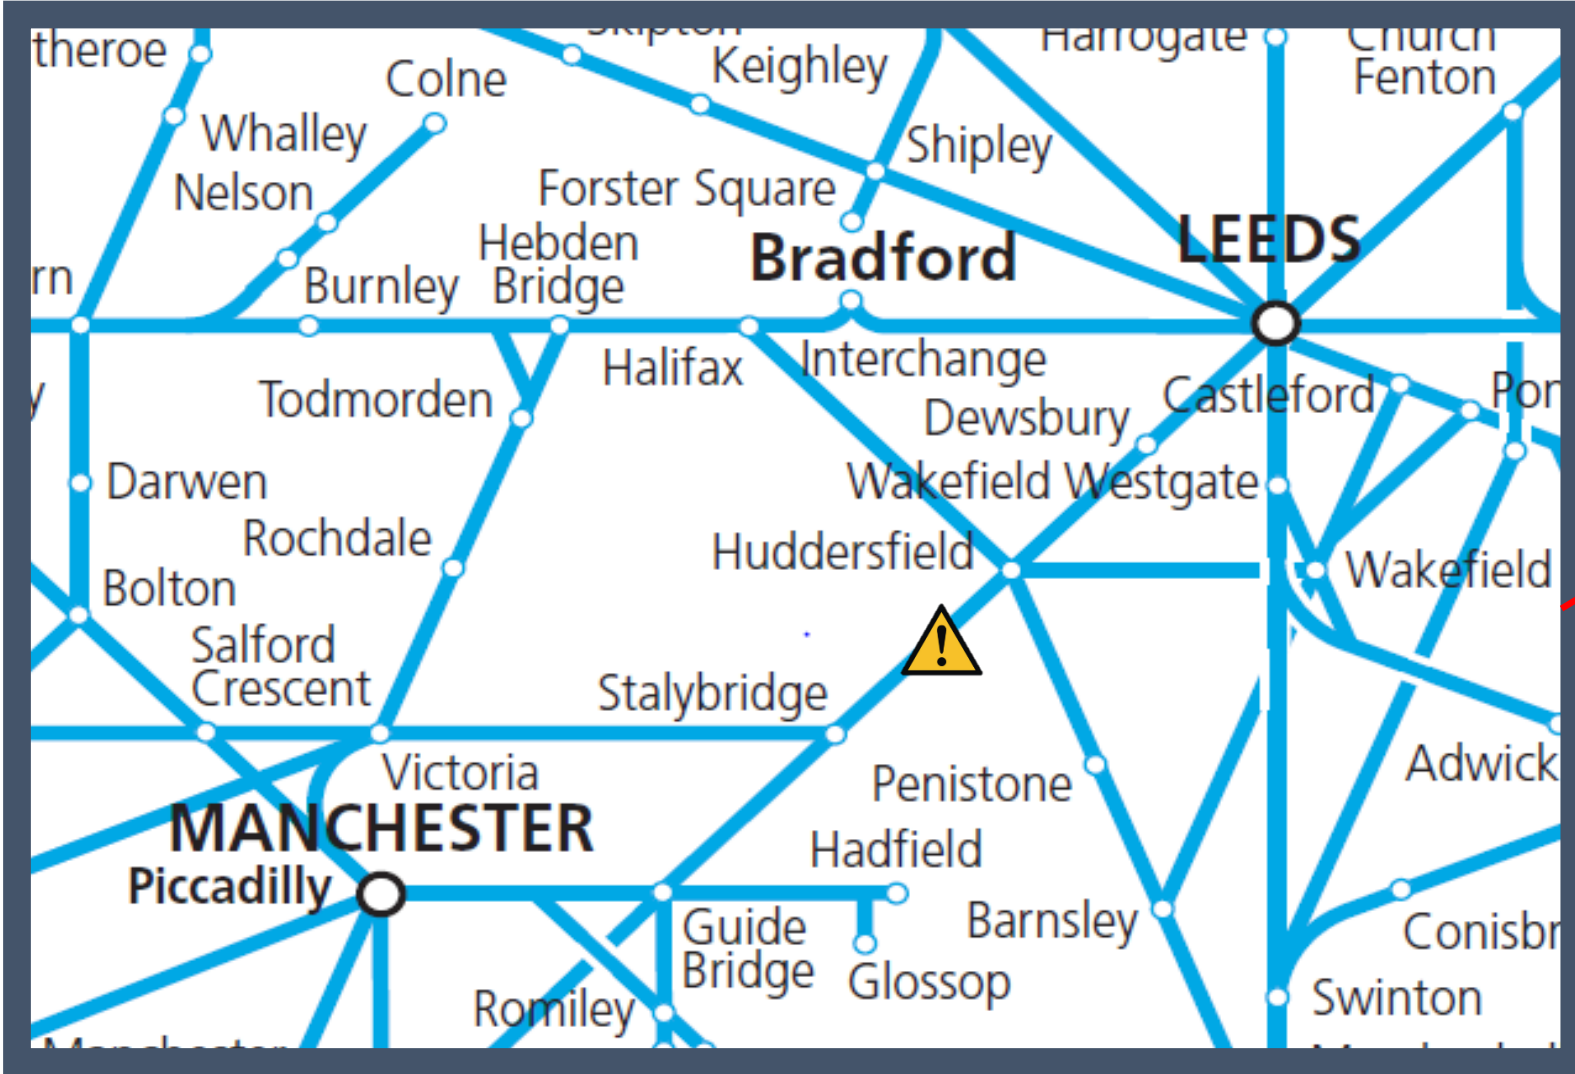

A broken down train between Huddersfield and Stalybridge
TOC affected: TransPennine Express

Key:

	Disruption
--	------------