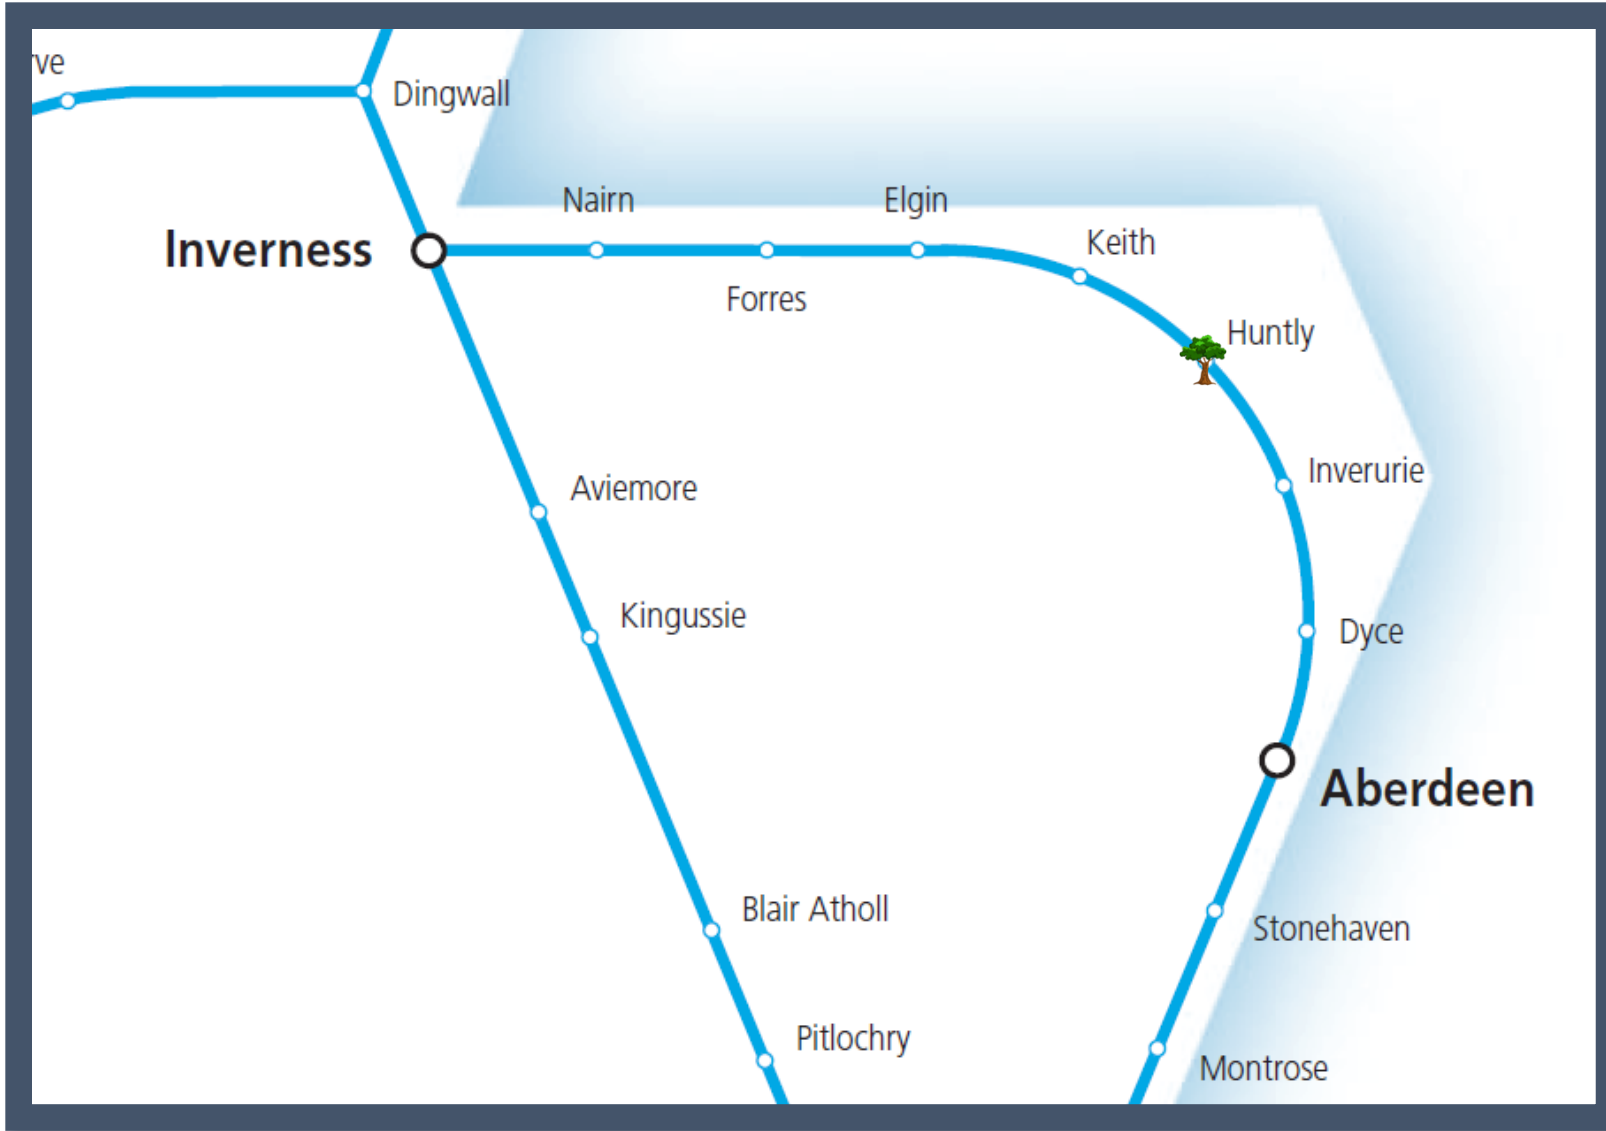

A tree on the line between Aberdeen and Inverness

TOC affected: ScotRail

Key:

	Tree on the Railway
--	---------------------