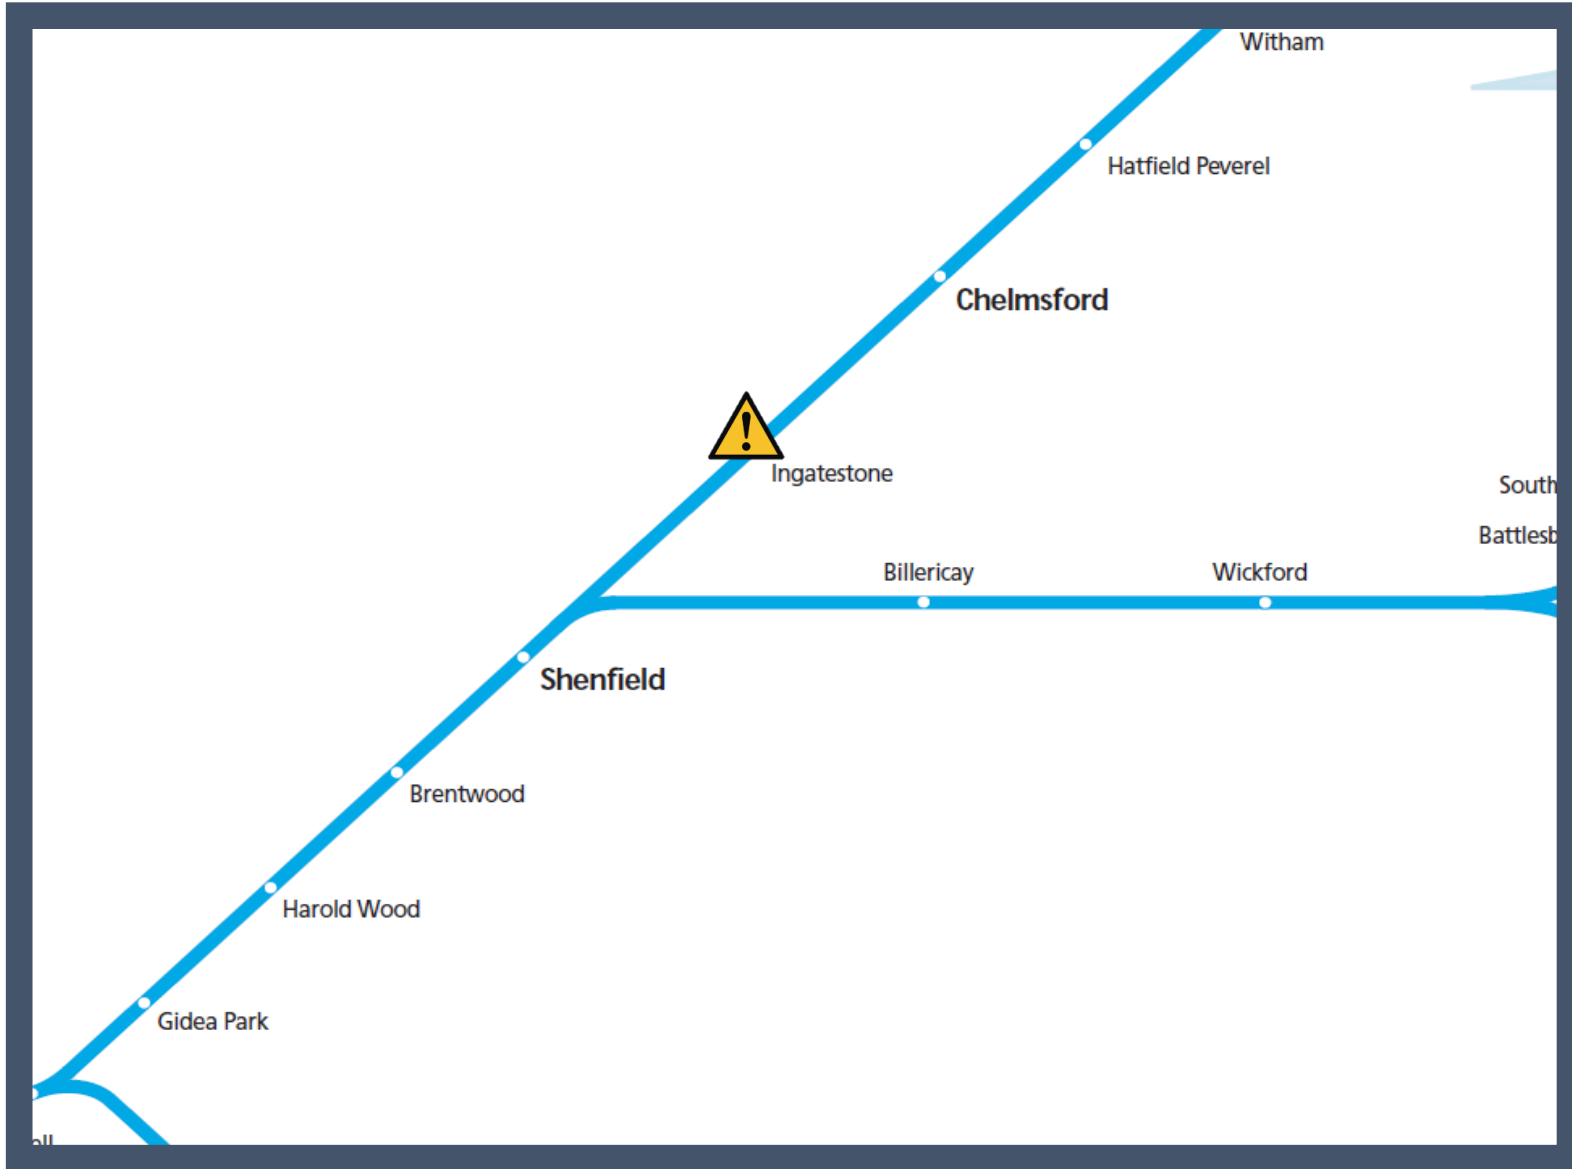

A track defect at Ingatestone TOC affected: Greater Anglia

Key:

Disruption