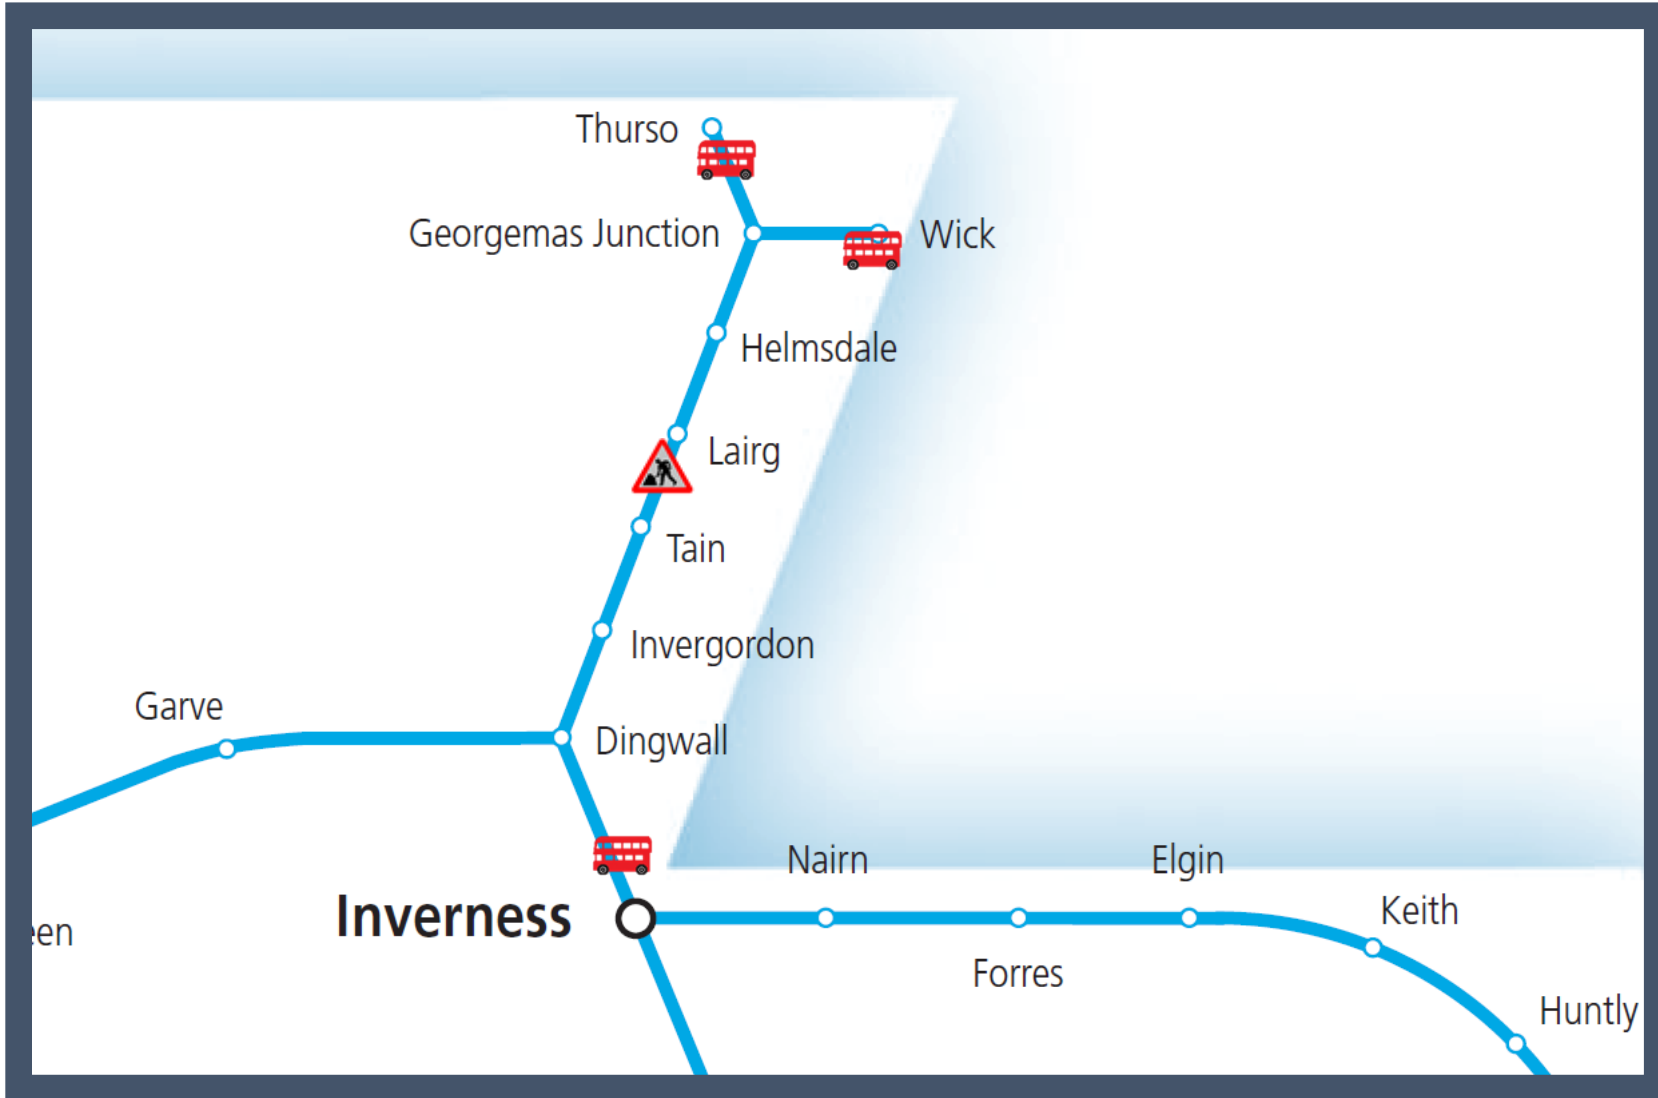

Buses replace trains between Inverness and Wick / Thurso

TOC affected: ScotRail

Key:

Engineering Works

Bus Replacement Services