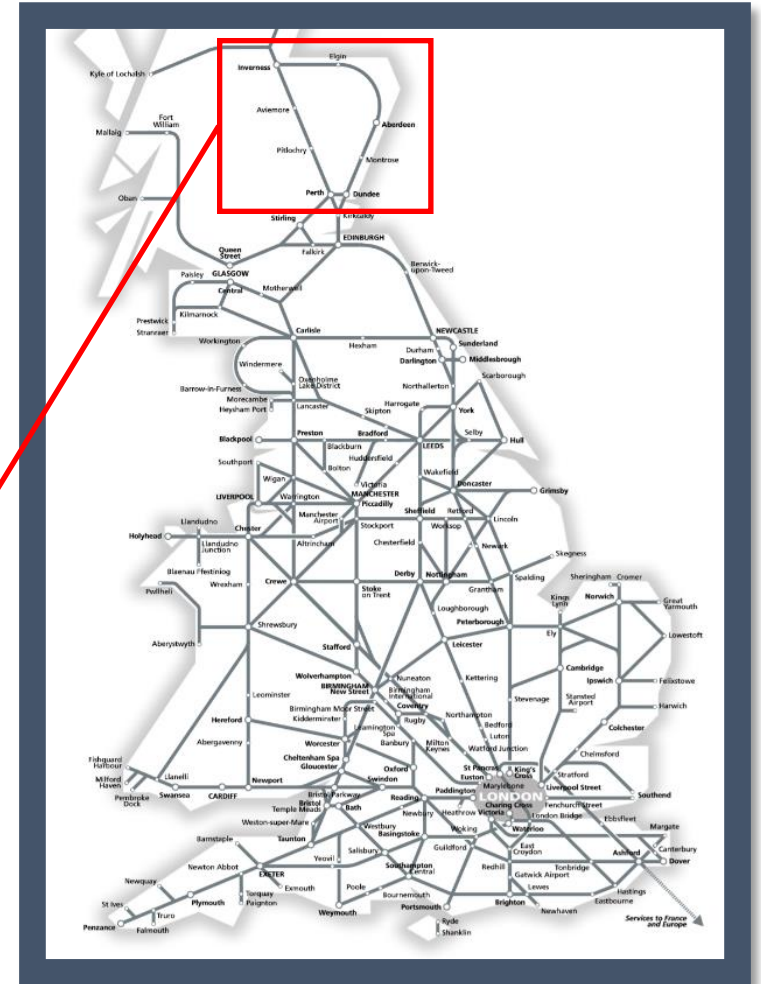

A fault with the signalling system at Kingussie

TOC affected: ScotRail

Key:

	Disruption
--	------------