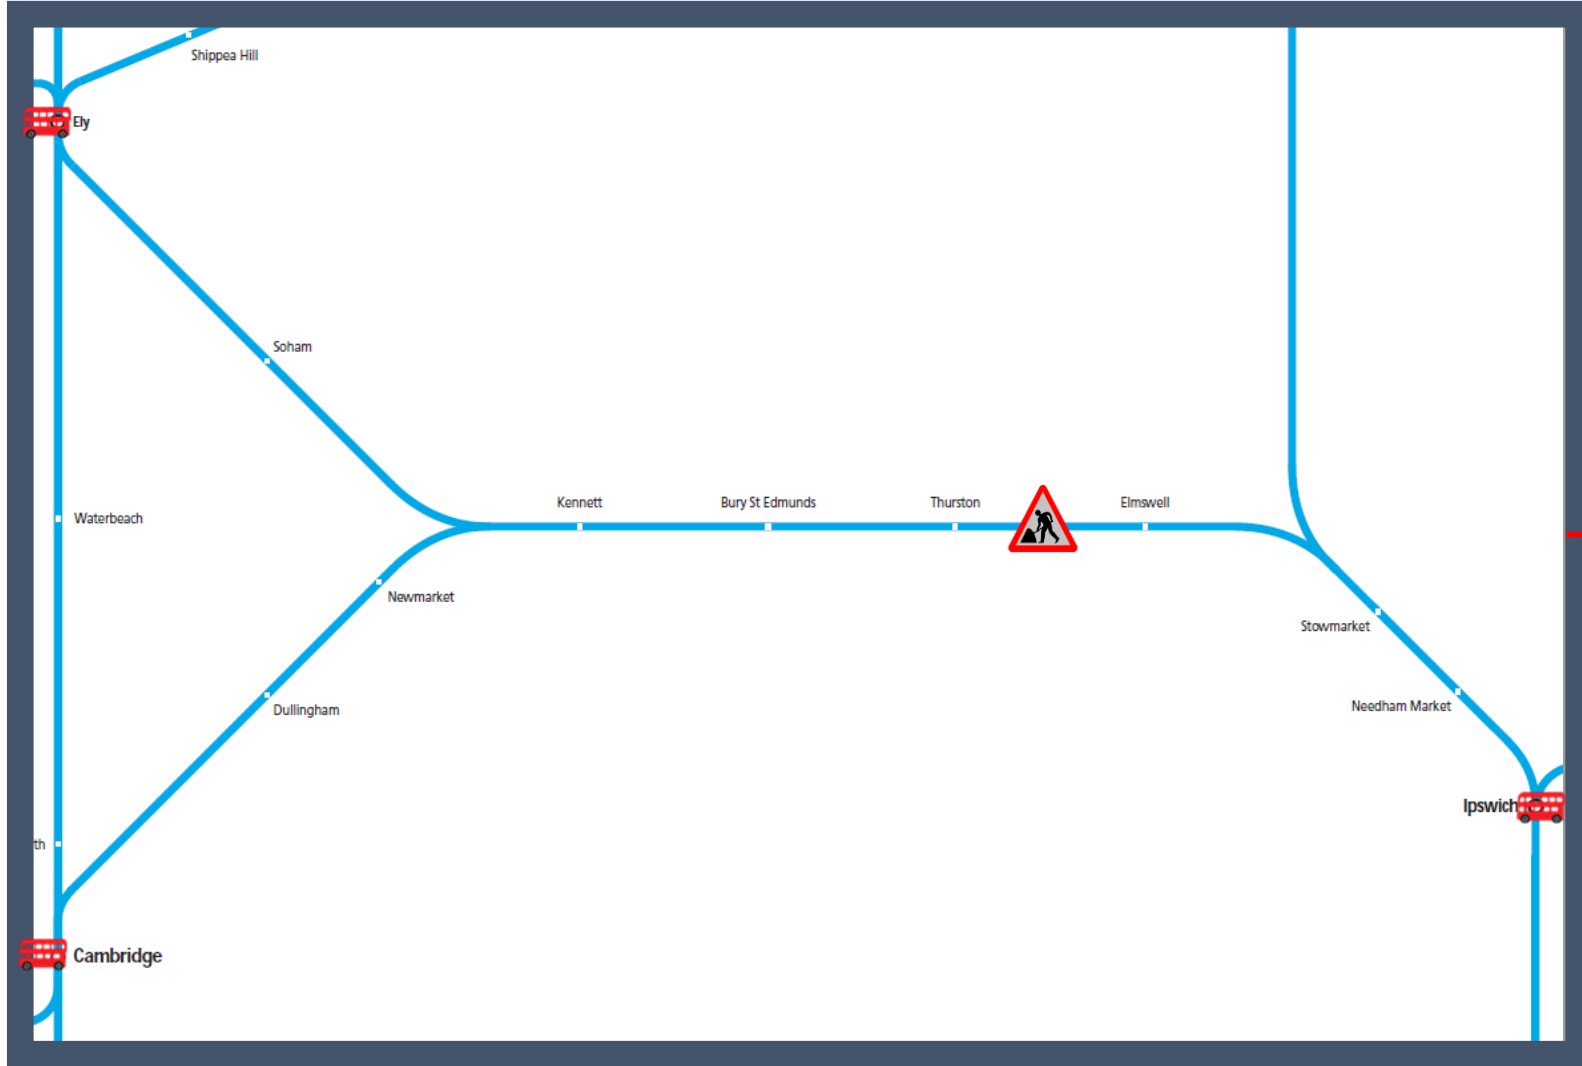

# Buses replace trains between Ipswich and Ely / Cambridge.

TOC affected: Greater Anglia

Key:

Engineering Works

Bus Replacement Services