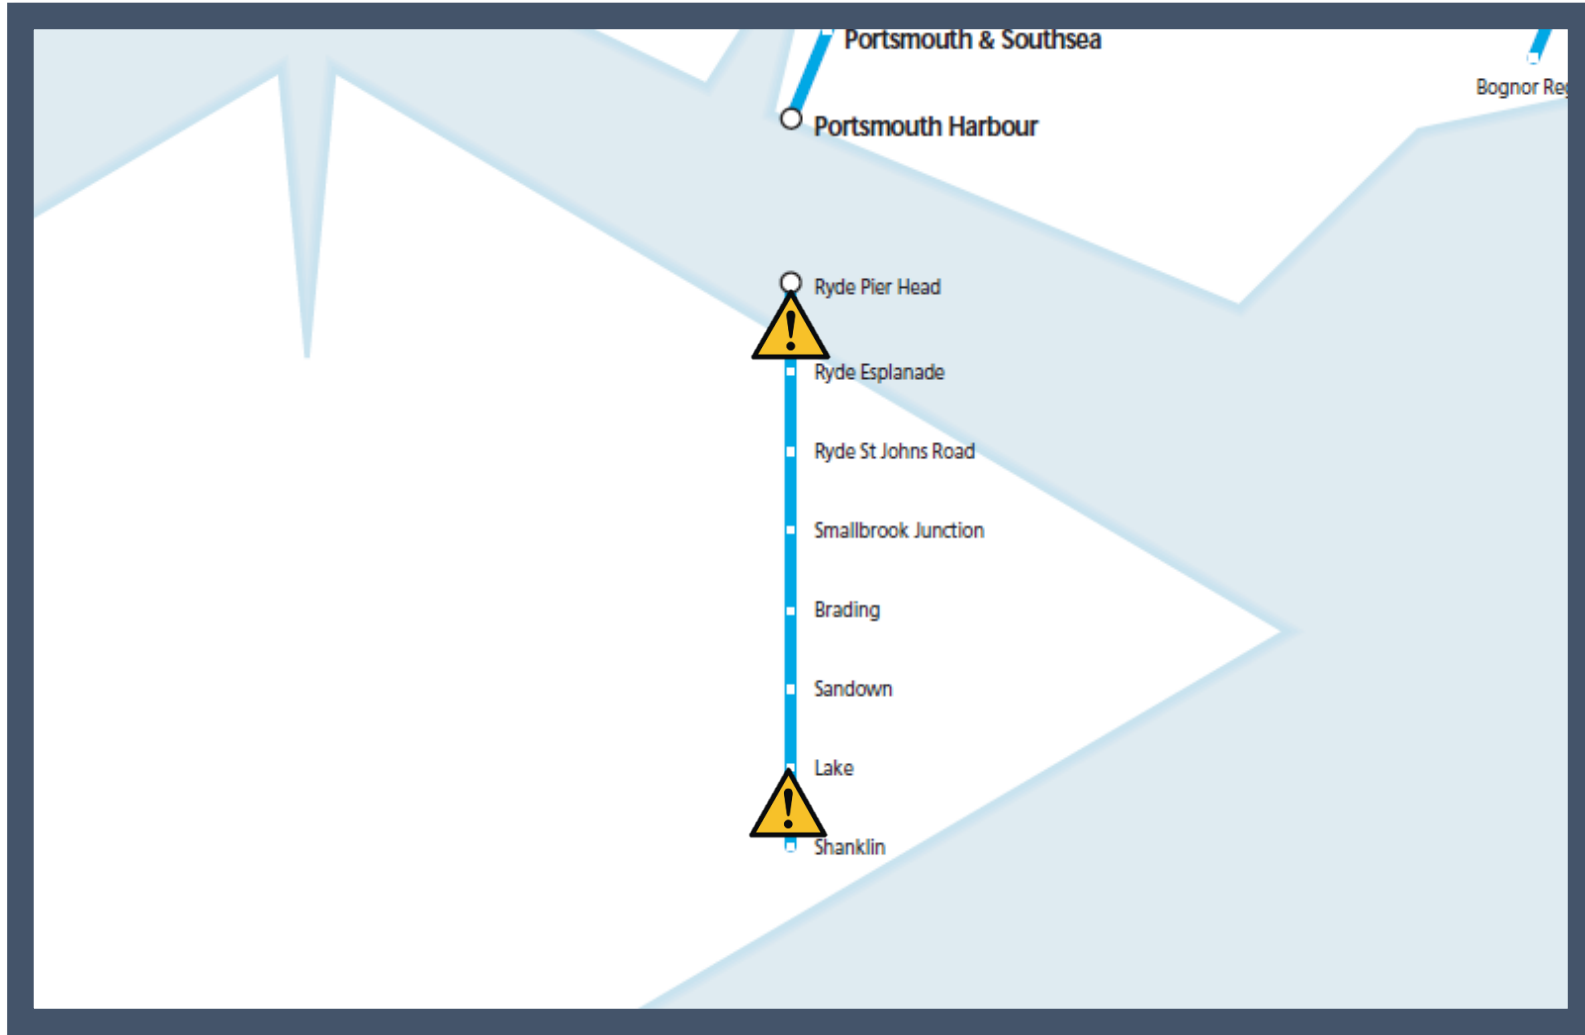

A train fault between Ryde Pier Head and Shanklin TOC affected: Island Line

Key:

Disruption