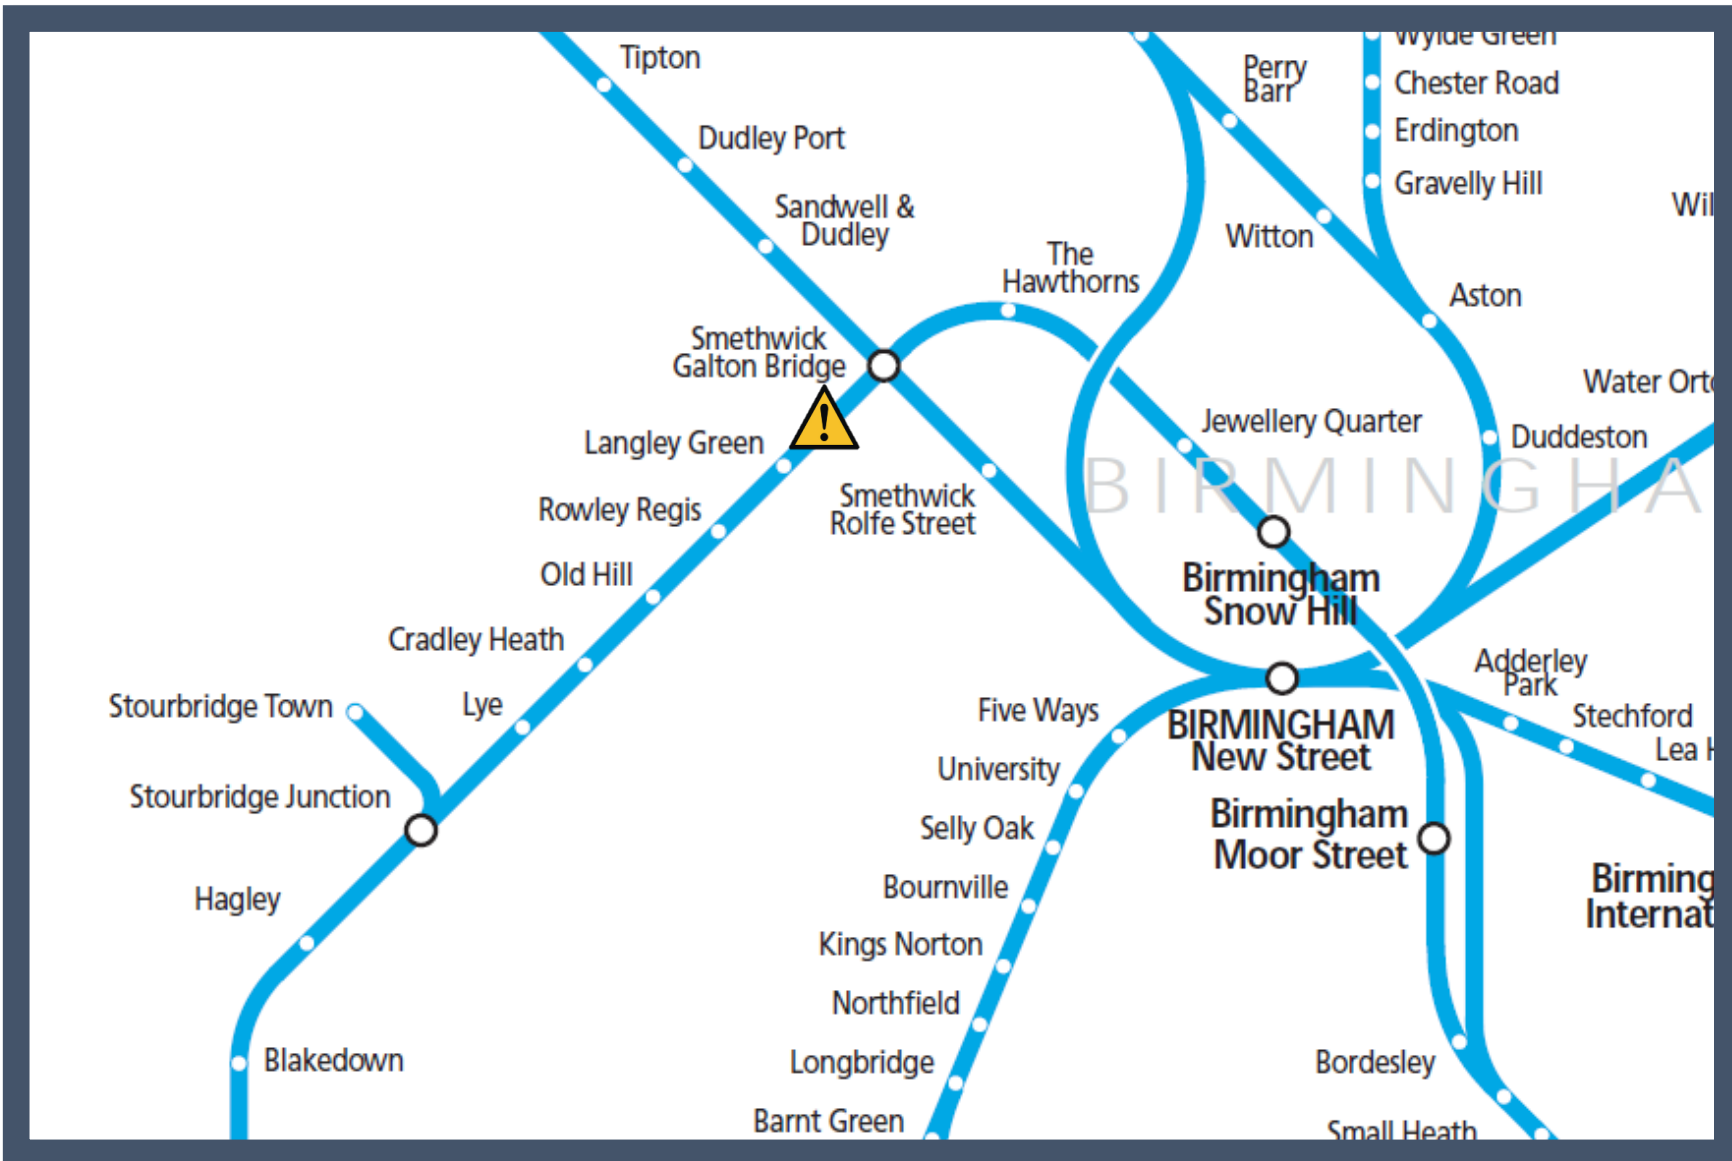

# An obstruction on the track between Birmingham Snow Hill and Stourbridge Junction

TOC affected: West Midlands Railway

Key:

	Disruption
---	------------