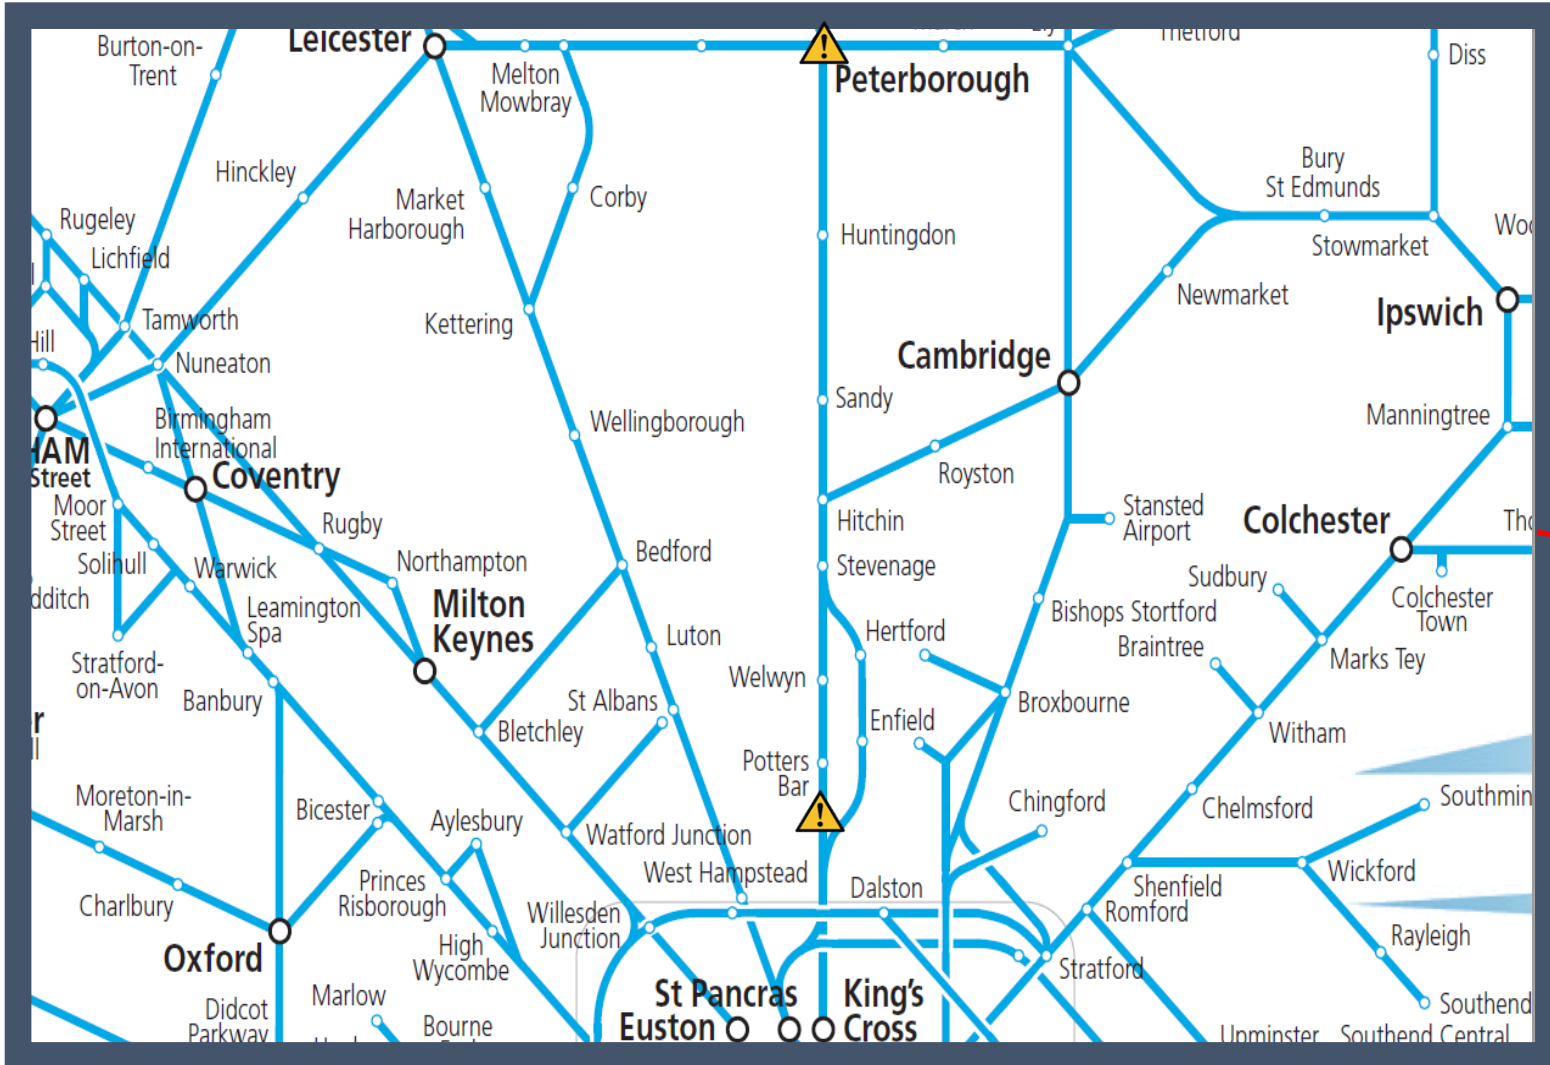

# A number of incidents between Peterborough and London Kings Cross

TOCs affected: Grand Central, Hull Trains and LNER

Key:

Disruption