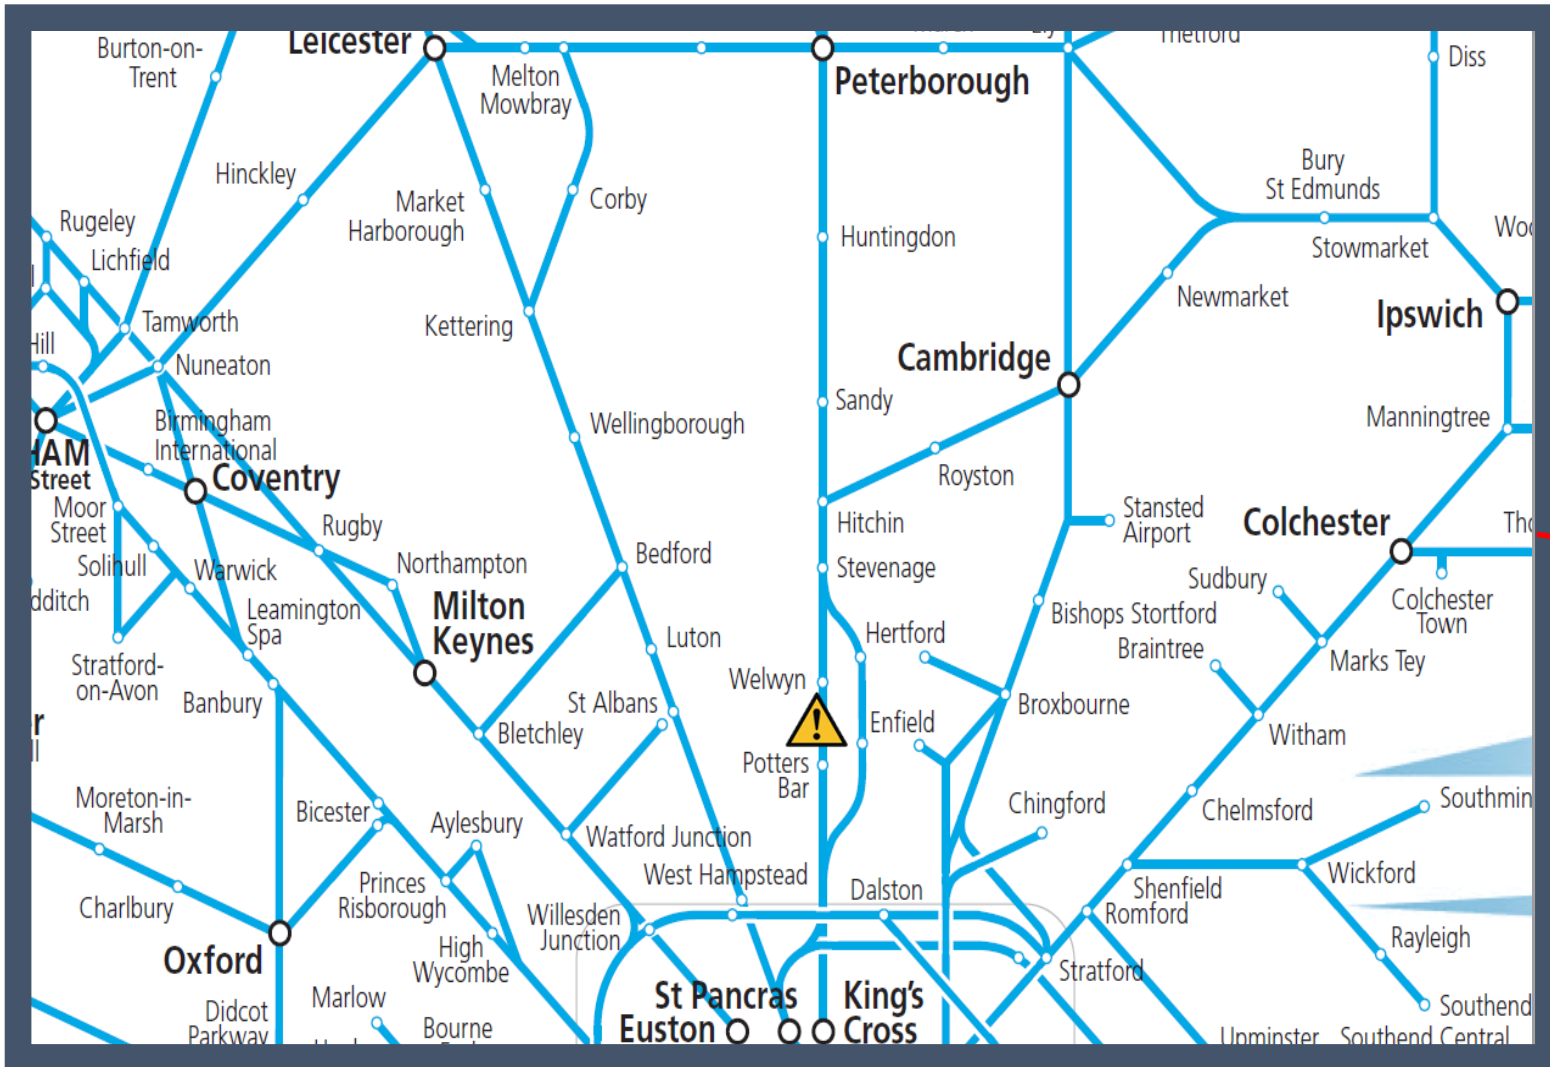

**A person has been hit by a train between New Southgate and Welwyn Garden City TOCs affected: Great Northern and Thameslink**

Key:

	Disruption
--	------------