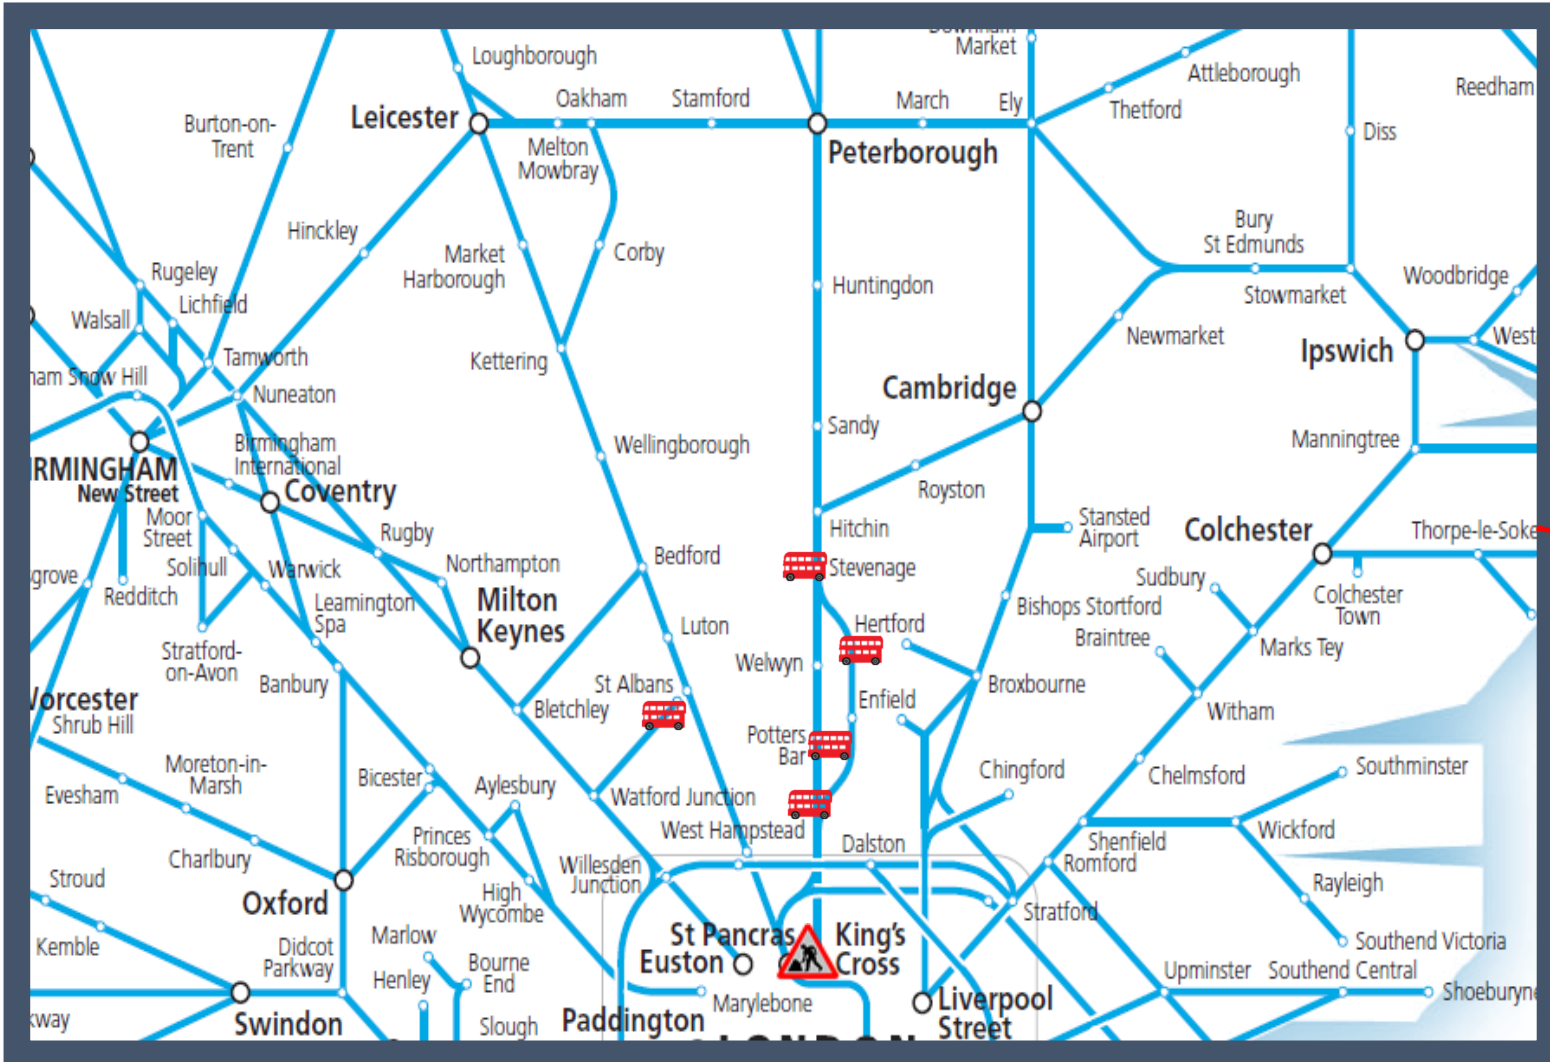

No trains to / from London Kings Cross and Moorgate

TOCs affected: Grand Central, Great Northern, Hull Trains, LNER and Thameslink

Key:

	Engineering Works
	Bus Replacement Services