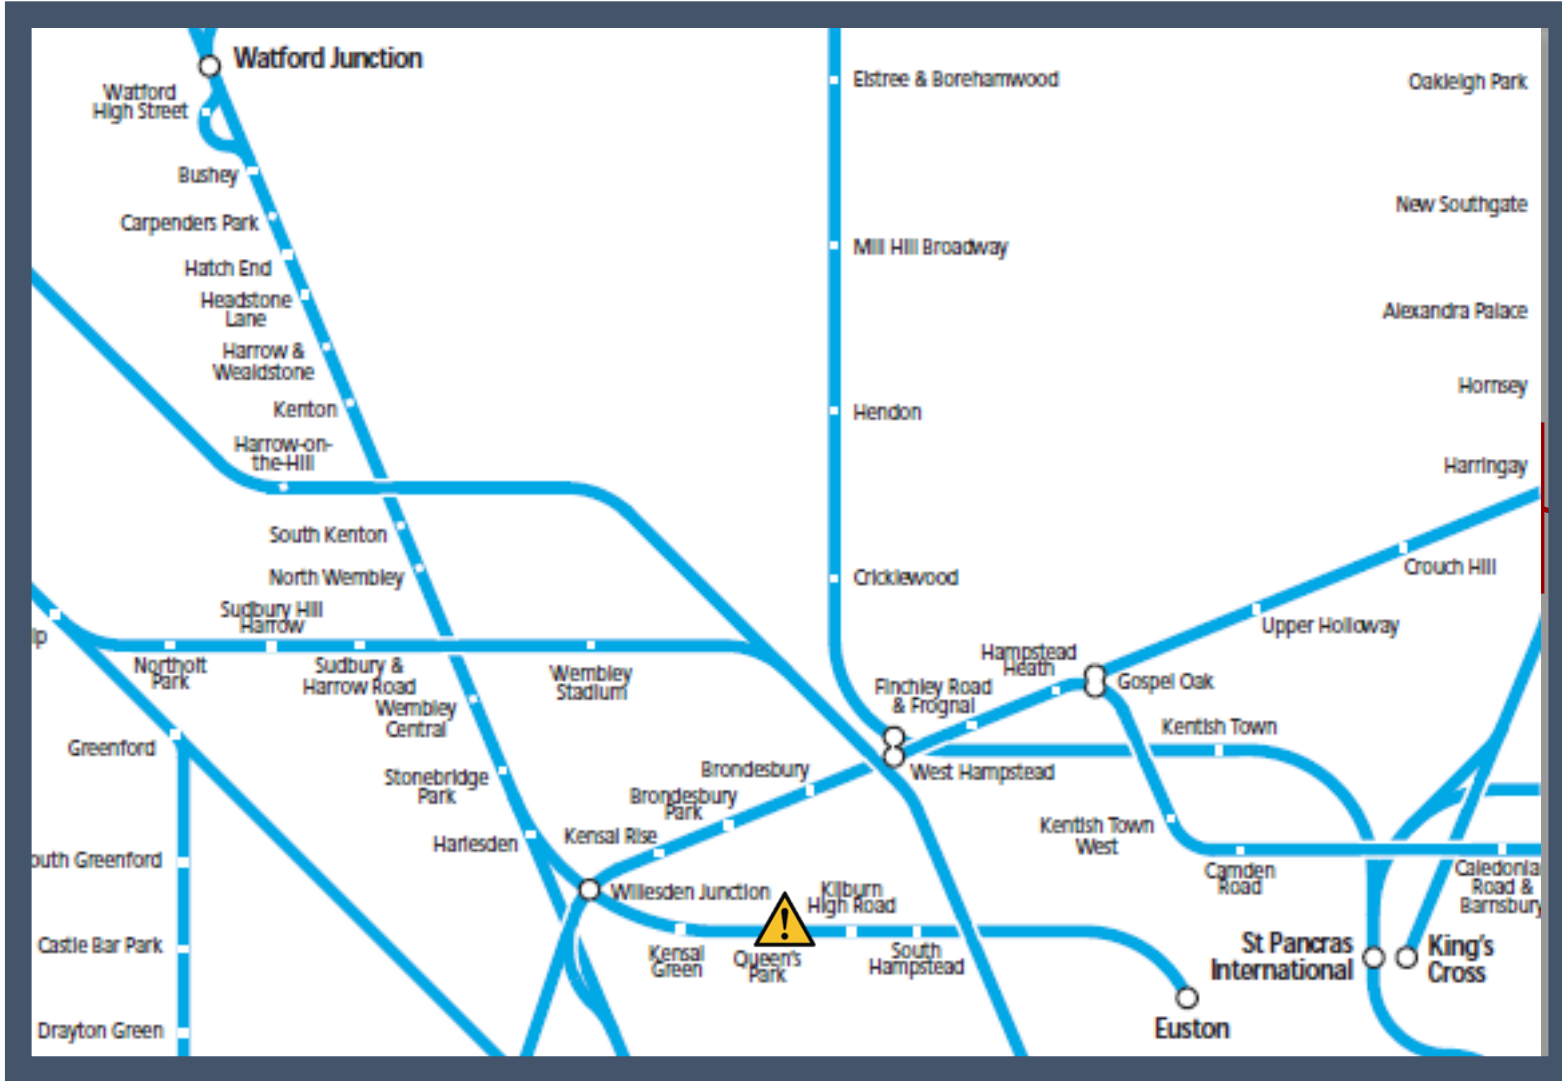

# An operating incident between London Euston and Watford Junction TOC affected: London Overground

Key:

	Disruption
---	------------