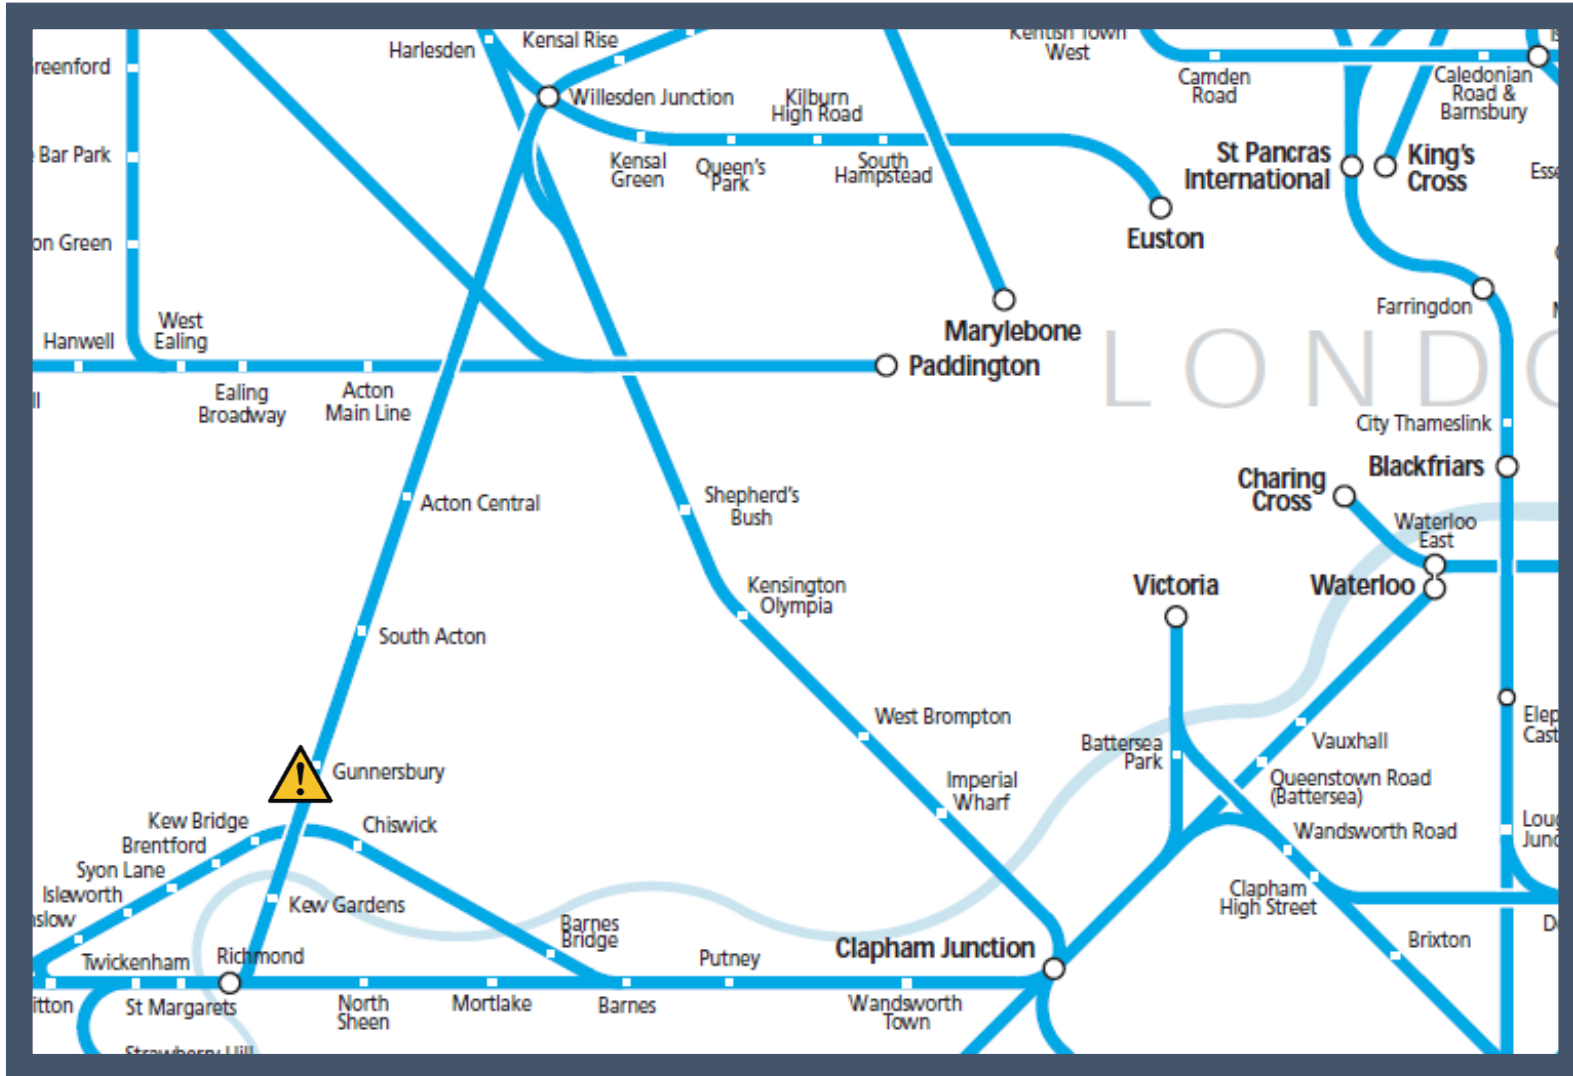

Signalling problems at Gunnersbury

TOCs affected: London Overground and Southern

Key:

Disruption