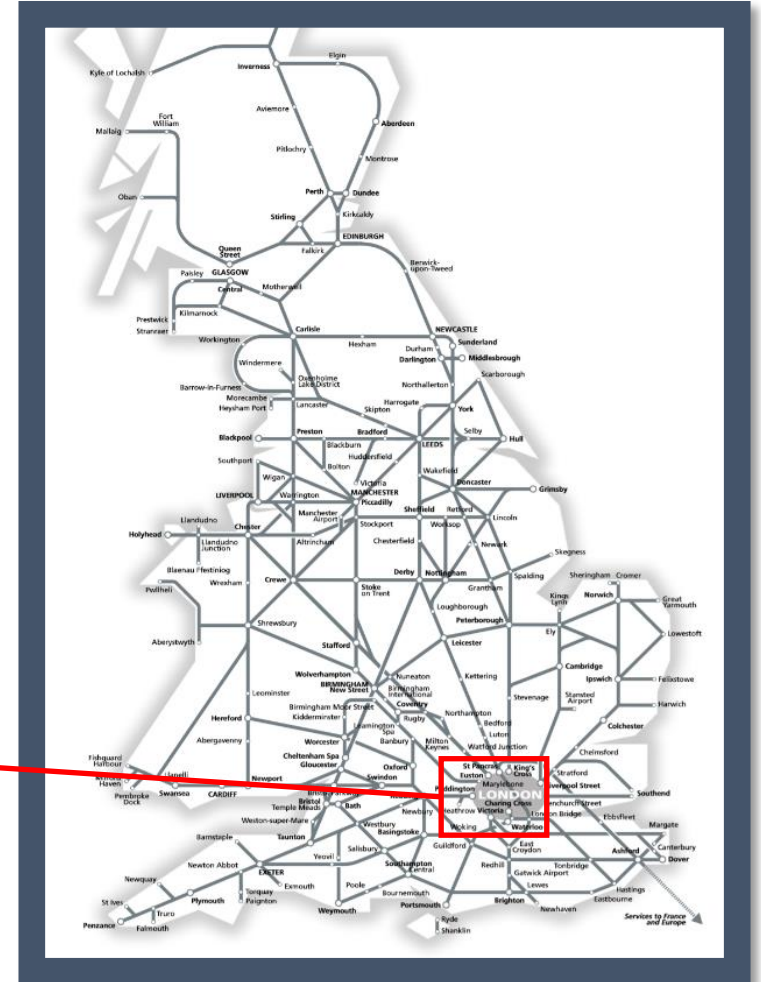

Signalling problems at Gunnersbury

TOCs affected: London Overground and Southern

Key:

Disruption