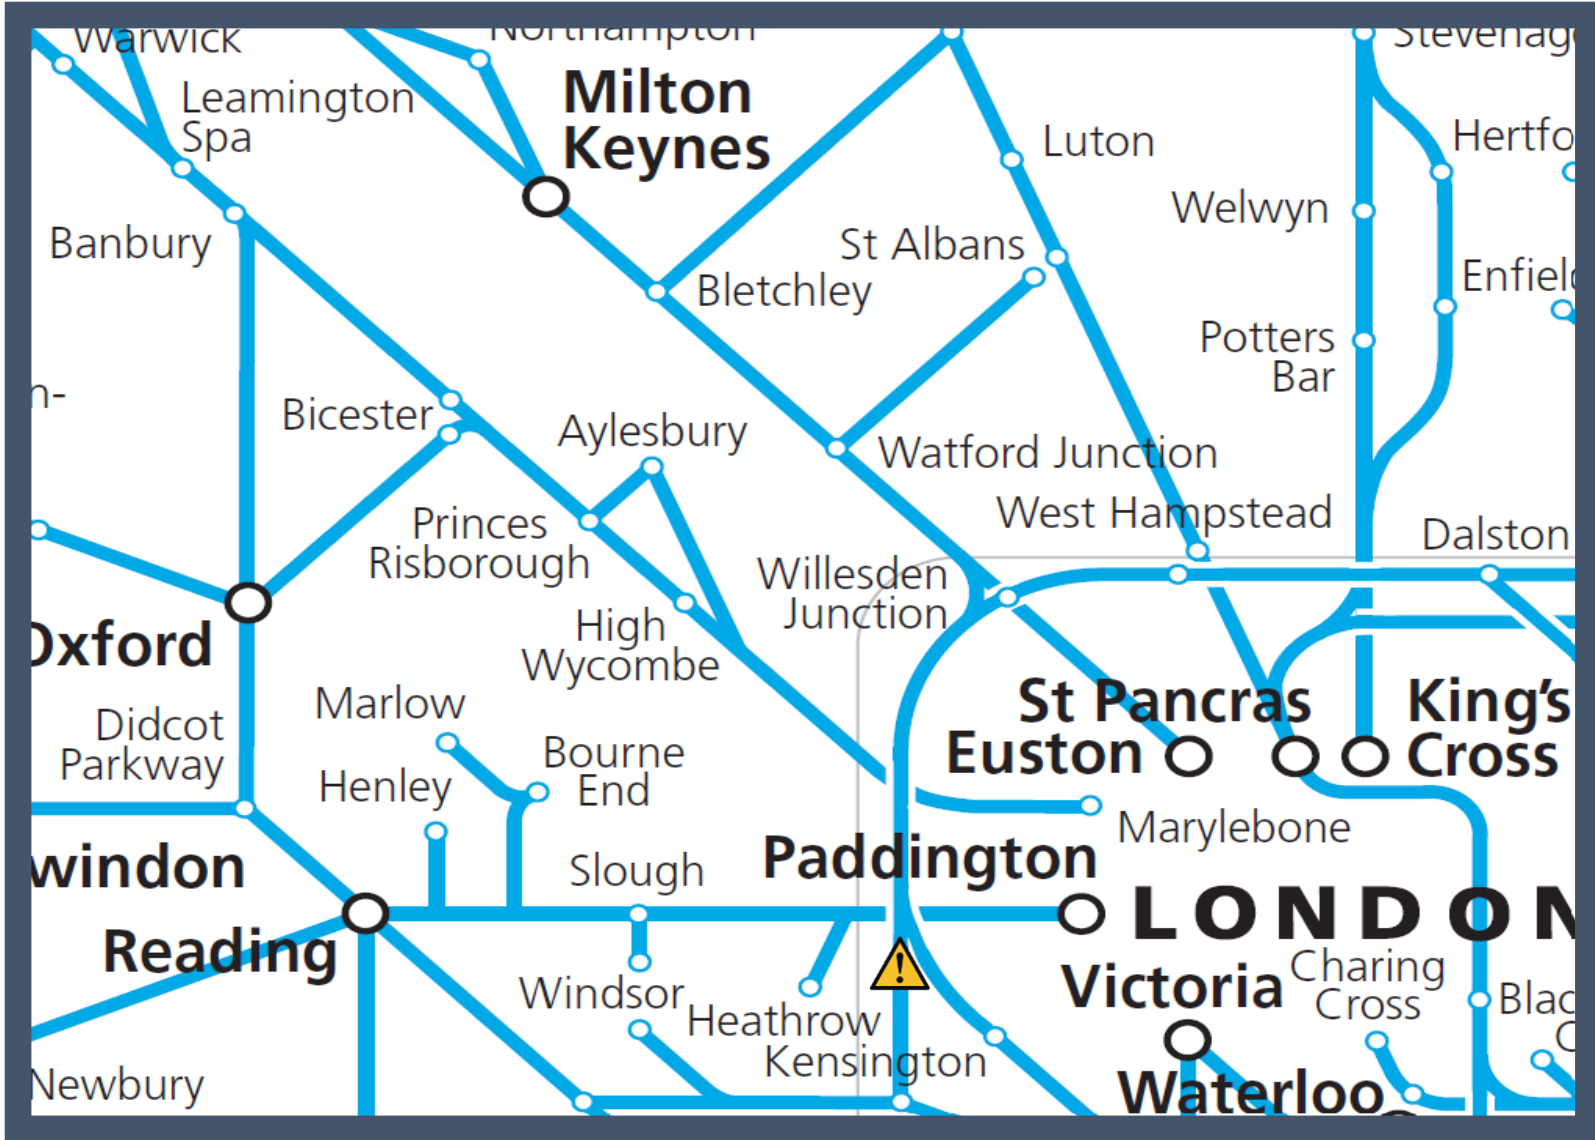

A broken down train between Kensington Olympia and Milton Keynes Central
TOCs affected: London Overground, Southern

Key:

Disruption