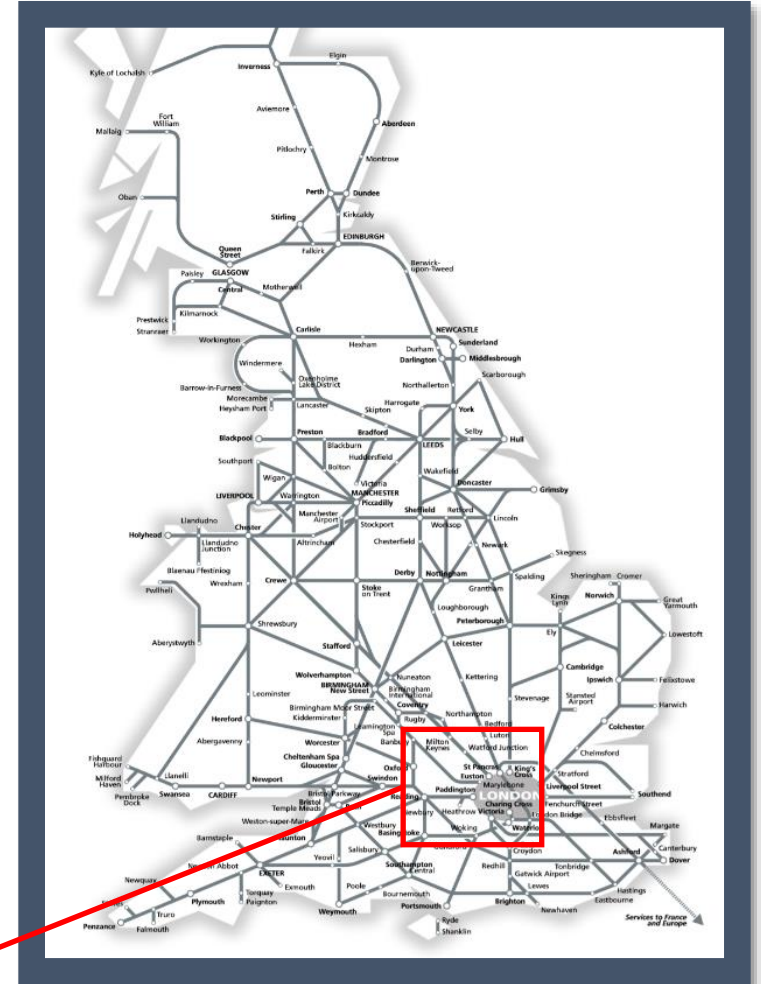

A broken down train between Kensington Olympia and Milton Keynes Central
TOCs affected: London Overground, Southern

Key:

Disruption