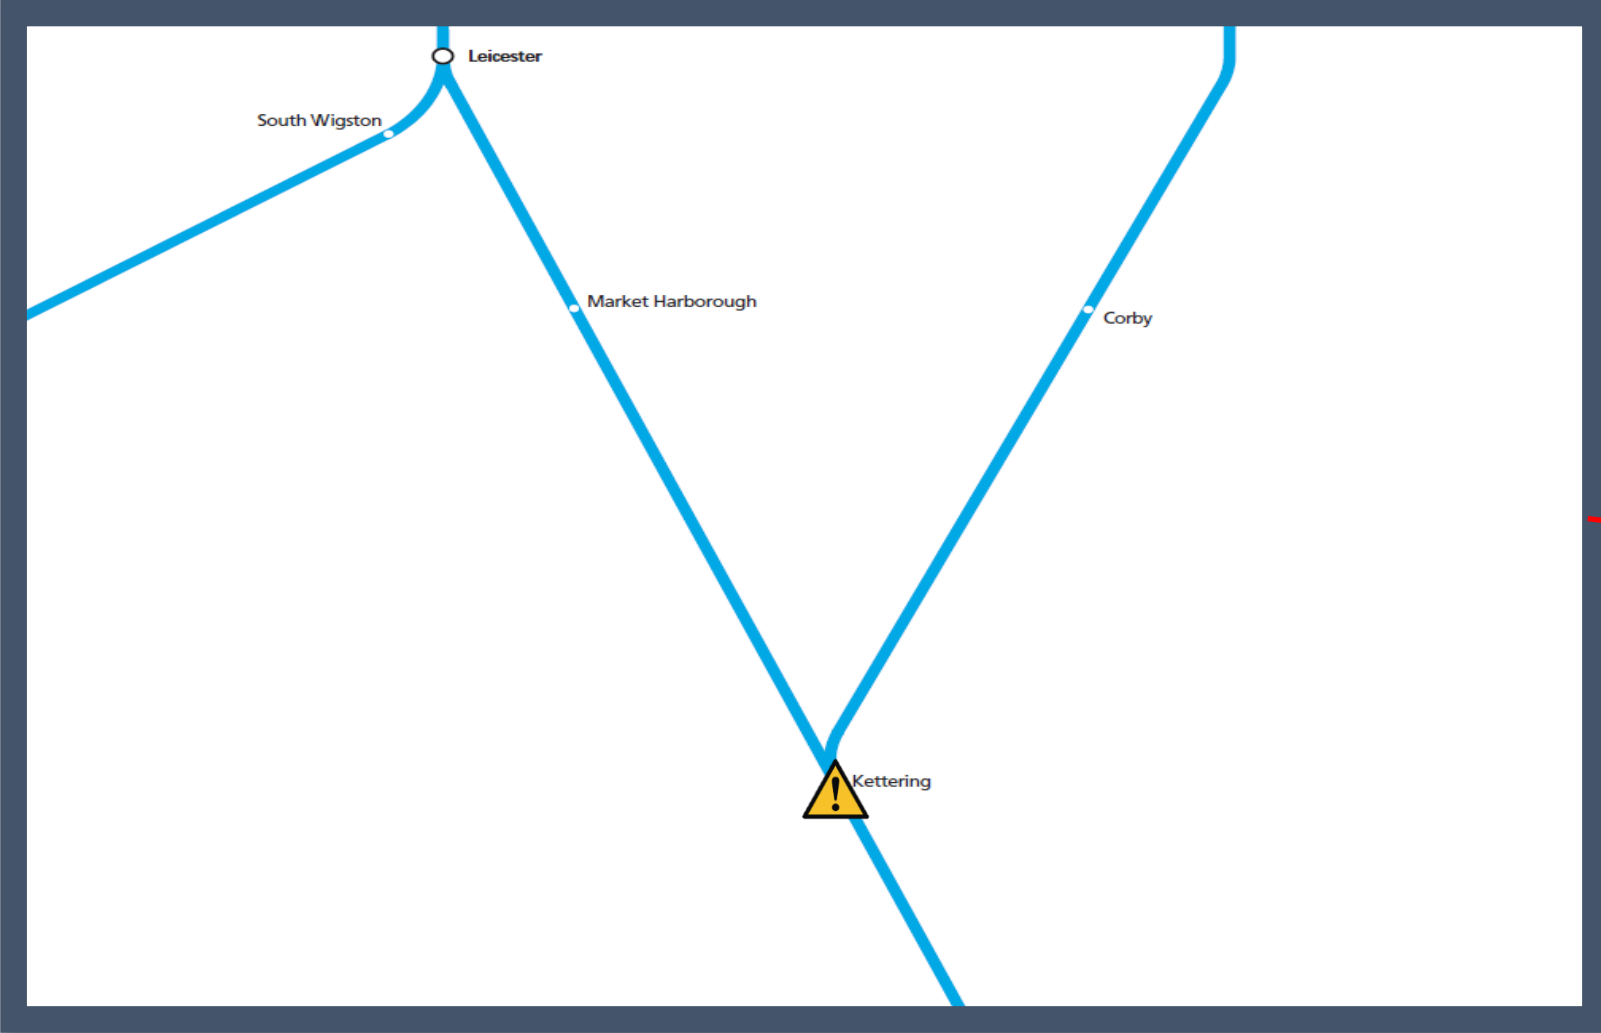

A security alert at Kettering

TOC affected: East Midlands Railway

Key:

Disruption