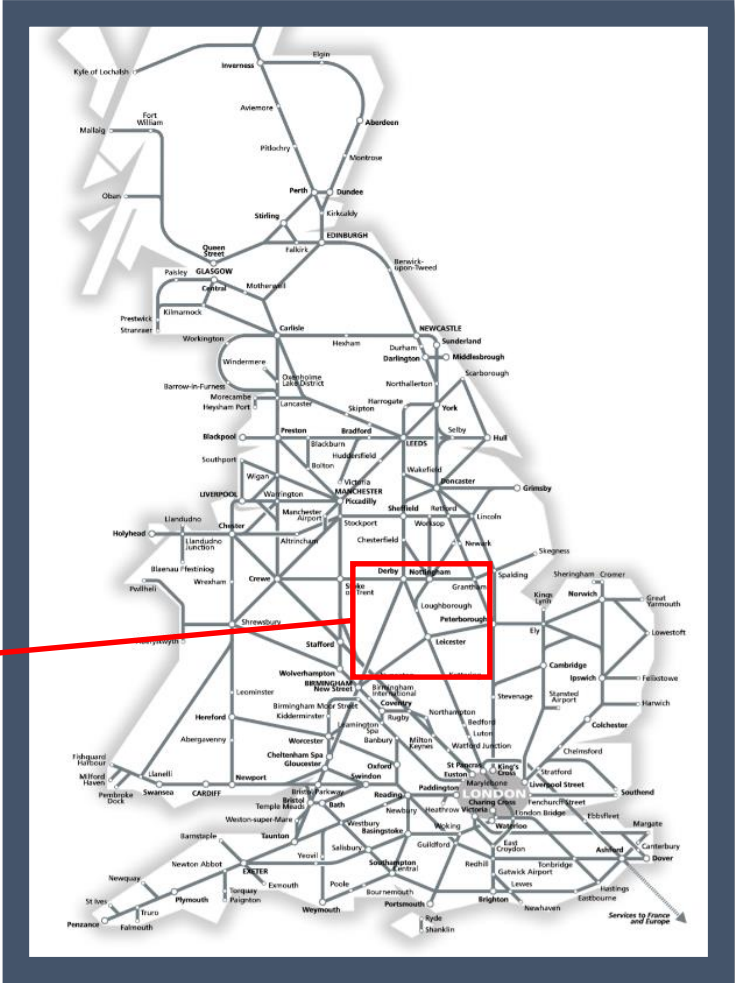

Engineering work is taking place between Kettering and Market Harborough
 TOC affected: East Midlands Railway

Key:	
	Engineering Works
	Bus Replacement Services