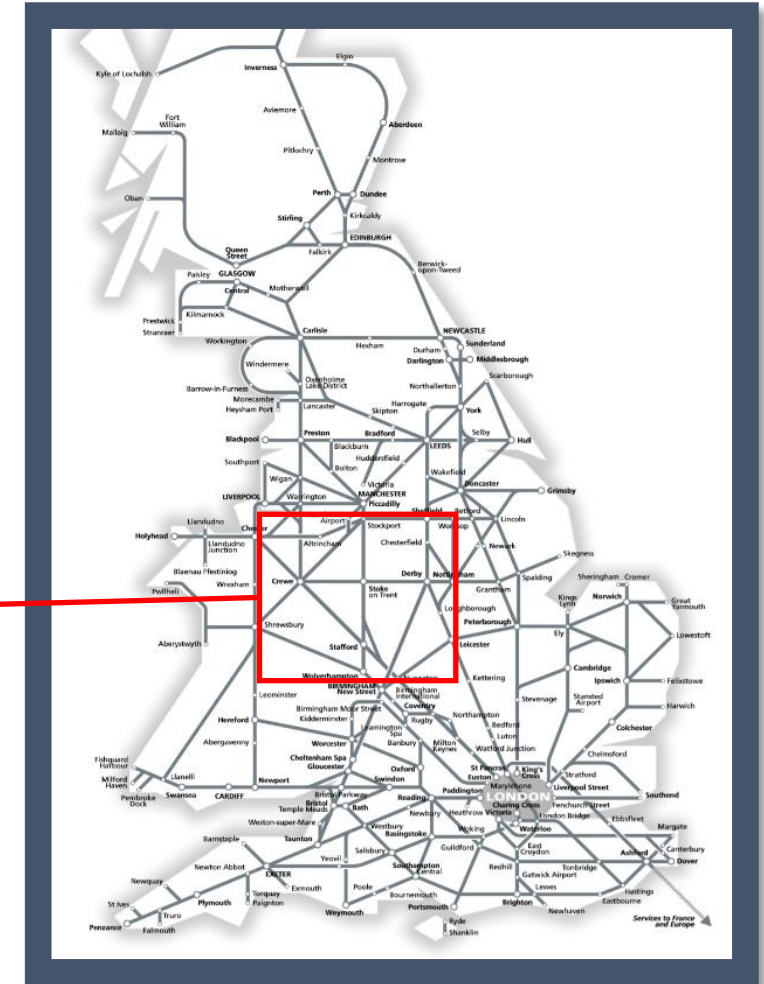

# A person has been hit by a train between Stoke-On-Trent and Crewe / Macclesfield

TOCs affected: Avanti West Coast; CrossCountry; East Midlands Railway; London Northwestern Railway; Northern

Key:

Disruption