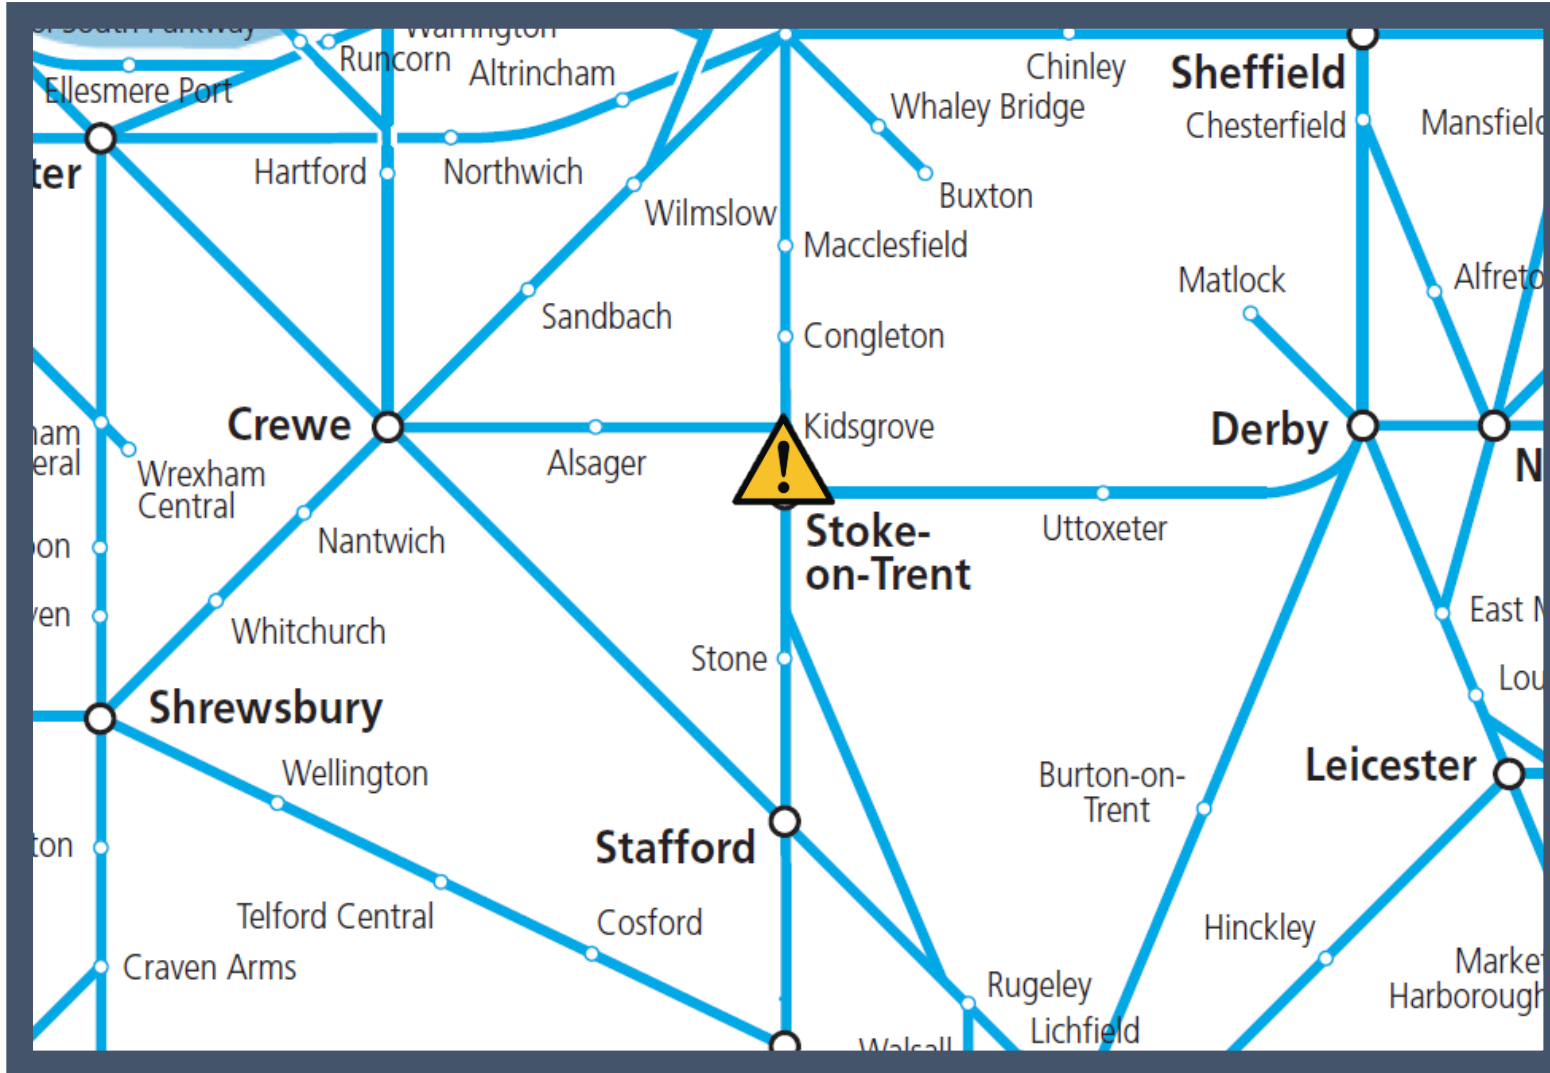

# A person has been hit by a train between Stoke-On-Trent and Crewe / Macclesfield

TOCs affected: Avanti West Coast; CrossCountry; East Midlands Railway; London Northwestern Railway; Northern

Key:

Disruption